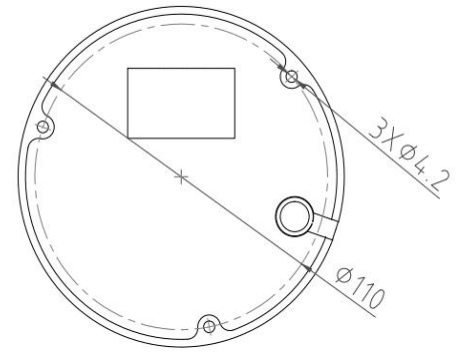

5MP IR Smart Dual Light Network Dome Camera

- 5MP 1/2.7" CMOS Image Sensor, Excellent Low Luminance Performance & High Definition of images.
- Outputs Max. 5MP: 2880*1620@25/30fps, H.265 Code, High Compression Rate, Ultra Low Bit Rate.
- 2.8mm / 3.6mm / 6.0mm Fixed Focal Lens, IR Light: Max. 50M, Warm Light: Max. 40M.
- ROI, SMART H.264 +/H.265+, AI H.264/H.265, Flexible Coding, Applicable to various bandwidth and storage environments.
- Rotation Mode, DWDR, 3DNR, HLC, BLC, Digital Watermarking, Applicable to various monitoring scenes.
- Perimeter Protection: Intrusion, Tripwire (Support the classification & Detection of Human, Vehicle & Non-Motor).
- Abnormality Detection: Smart Motion Detection

Model No.	CB-FD503P
Camera	
Image Sensor	1/2.7" Progressive CMOS Image Sensor
Max. Resolution	5MP, 2880(H)*1620(V)
RAM & Flash	256MB RAM / 128MB ROM
Minimum Illumination	0.005Lux(Color), 0.0005Lux (B/W), 0Lux (IR on)
Shutter Speed	1/3 s to 1/100, 000 s
Day / Night	Auto, Dual IR-Cut Filter, D/N Sensitive Switch / Mixed Mode Switch
Illumination Distance Range	IR Light: Max. 50M, Warm Light: Max. 40M
Illuminator Control	Auto / Manual
Smart IR	Supported
S/N Ratio	≥ 56dB
Angle Adjustment	Pan: 0° to 360°, Tilt: 0° to 90°, Rotate: 0° to 360°
Lens	
Lens	2.8mm / 3.6mm / 6.0mm Fixed Focal Lens
Max. Aperture Ratio	F No. 1.6
Min. Object Distance	2M
Lens Mount	M12
Max. Aperture	F1.6
Iris Type	Auto Iris
Focal Length & FOV	