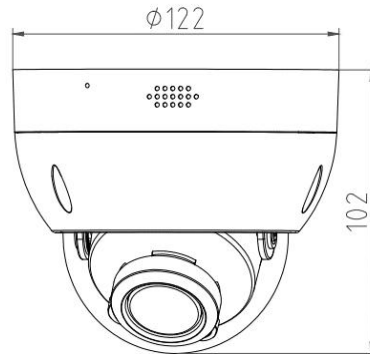

5MP IR Smart Dual Light Network Dome Camera

- 5MP 1/2.7" CMOS Image Sensor, Excellent Low Luminance Performance & High Definition of images.
- Outputs Max. 5MP: 2880*1620@25/30fps, H.265 Code, High Compression Rate, Ultra Low Bit Rate.
- 2.8mm / 3.6mm / 6.0mm Fixed Focal Lens, IR Light: Max. 50M, Warm Light: Max. 40M.
- ROI, SMART H.264 +/H.265+, AI H.264/H.265, Flexible Coding, Applicable to various bandwidth and storage environments.
- Rotation Mode, DWDR, 3DNR, HLC, BLC, Digital Watermarking, Applicable to various monitoring scenes.
- Perimeter Protection: Intrusion, Tripwire (Support the classification & Detection of Human, Vehicle & Non-Motor).
- Abnormality Detection: Smart Motion Detection

Model No.	CB-FD503P
Camera	
Image Sensor	1/2.7" Progressive CMOS Image Sensor
Max. Resolution	5MP, 2880(H)*1620(V)
RAM & Flash	256MB RAM / 128MB ROM
Minimum Illumination	0.005Lux(Color), 0.0005Lux (B/W), 0Lux (IR on)
Shutter Speed	1/3 s to 1/100, 000 s
Day / Night	Auto, Dual IR-Cut Filter, D/N Sensitive Switch / Mixed Mode Switch
Illumination Distance Range	IR Light: Max. 50M, Warm Light: Max. 40M
Illuminator Control	Auto / Manual
Smart IR	Supported
S/N Ratio	≥ 56dB
Angle Adjustment	Pan: 0° to 360°, Tilt: 0° to 90°, Rotate: 0° to 360°
Lens	
Lens	2.8mm / 3.6mm / 6.0mm Fixed Focal Lens
Max. Aperture Ratio	F No. 1.6
Min. Object Distance	2M
Lens Mount	M12
Max. Aperture	F1.6
Iris Type	Auto Iris
Focal Length & FOV	