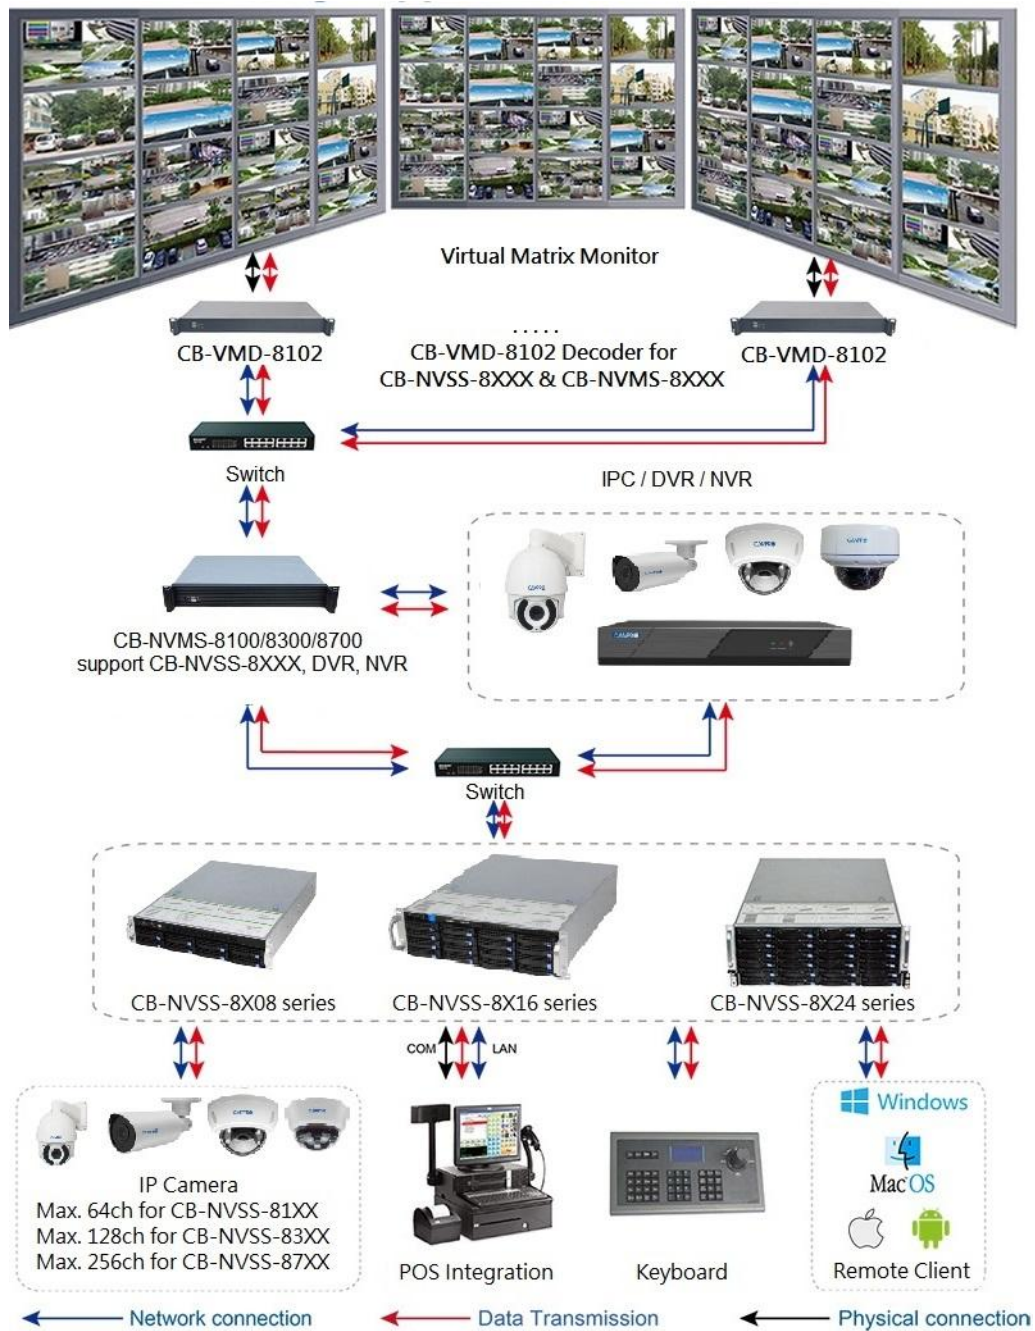

TV Wall Solution-2