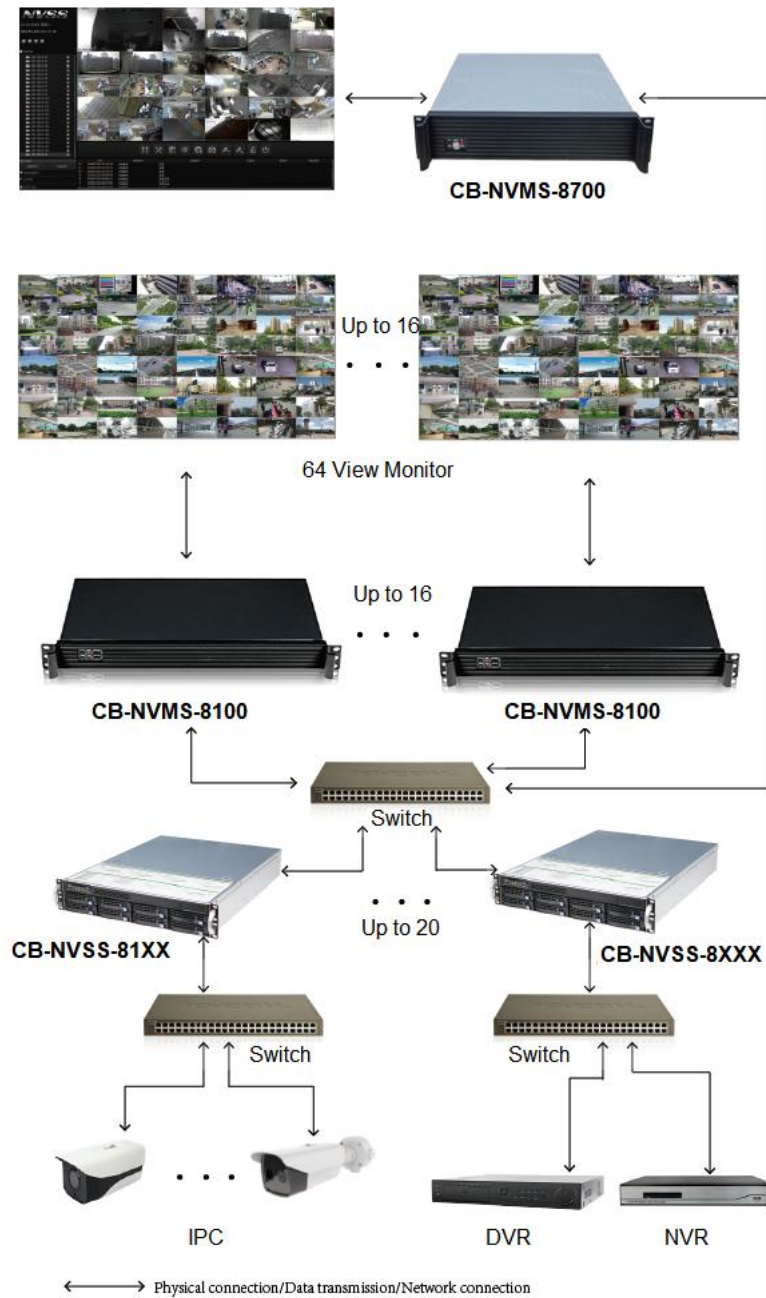

TV Wall Solution-1