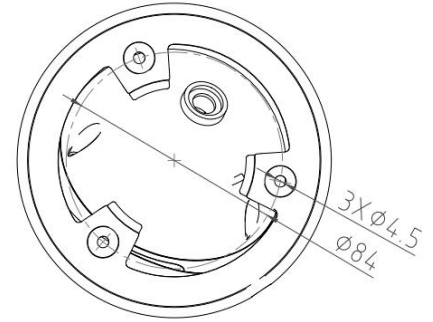

5MP Full Color Smart Dual Light Active Deterrence Network Dome Camera

- 5MP 1/2.7" CMOS Image Sensor, Smart Dual Light Dark Fighter Full Color Excellent Performance & High Definition of images.
- Outputs Max. 5MP: 2880*1620@25/30fps, H.265 Code, High Compression Rate, Ultra Low Bit Rate.
- 2.7~13.5mm 5X Motorized Lens, IR Light: Max. 40M, Warm Light: Max. 40M.
- ROI, SMART H.264 +/H.265+, AI H.264/H.265, Flexible Coding, Applicable to various bandwidth and storage environments.
- Rotation Mode, WDR, 3DNR, HLC, BLC, Digital Watermarking, Applicable to various monitoring scenes.
- Perimeter Protection: Intrusion, Tripwire (Support the classification & Detection of Human, Vehicle & Non-Motor).
- Abnormality Detection: Smart Motion Detection, Face Detection, People Counting. Heat Map.
- Support White Light Flash Alarm, Sound Alarm, Arm and Disarm.

Model No.	CB-EC506P-AZ
Camera	
Image Sensor	1/2.7" Progressive CMOS Image Sensor
Max. Resolution	5MP, 2880(H)*1620(V)
RAM & Flash	256MB RAM / 128MB ROM
Minimum Illumination	0.001Lux(Color), 0.0001Lux (B/W), 0Lux (IR on)
Shutter Speed	1/3 s to 1/100, 000 s
Day / Night	Auto, Dual IR-Cut Filter, D/N Sensitive Switch / Mixed Mode Switch
Illumination Distance Range	IR Light: Max. 40M, Warm Light: Max. 40M
Illuminator Control	Auto / Manual
Smart IR	Supported
S/N Ratio	≥ 56dB
Angle Adjustment	Pan: 0° to 360°, Tilt: 0° to 90°, Rotate: 0° to 360°
Lens	
Lens	2.7-13.5mm Motorized Auto Focus Lens
Max. Aperture Ratio	F No. 1.6 (W) ~ 3.3(T)
Min. Object Distance	0.3M~INF(W), 1.5M~INF(T)
Lens Mount	M12
Max. Aperture	F1.6
Iris Type	Auto Iris
Focal Length & FOV	