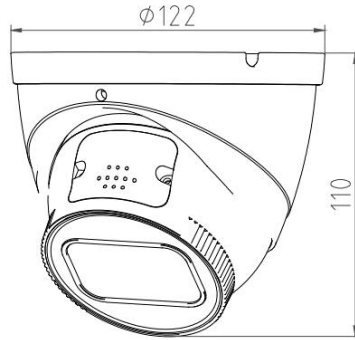

5MP Full Color Smart Dual Light Active Deterrence Network Dome Camera

- 5MP 1/2.7" CMOS Image Sensor, Smart Dual Light Dark Fighter Full Color Excellent Performance & High Definition of images.
- Outputs Max. 5MP: 2880*1620@25/30fps, H.265 Code, High Compression Rate, Ultra Low Bit Rate.
- 2.7~13.5mm 5X Motorized Lens, IR Light: Max. 40M, Warm Light: Max. 40M.
- ROI, SMART H.264 +/H.265+, AI H.264/H.265, Flexible Coding, Applicable to various bandwidth and storage environments.
- Rotation Mode, WDR, 3DNR, HLC, BLC, Digital Watermarking, Applicable to various monitoring scenes.
- Perimeter Protection: Intrusion, Tripwire (Support the classification & Detection of Human, Vehicle & Non-Motor).
- Abnormality Detection: Smart Motion Detection, Face Detection, People Counting. Heat Map.
- Support White Light Flash Alarm, Sound Alarm, Arm and Disarm.

Model No.	CB-EC506P-AZ
Camera	
Image Sensor	1/2.7" Progressive CMOS Image Sensor
Max. Resolution	5MP, 2880(H)*1620(V)
RAM & Flash	256MB RAM / 128MB ROM
Minimum Illumination	0.001Lux(Color), 0.0001Lux (B/W), 0Lux (IR on)
Shutter Speed	1/3 s to 1/100, 000 s
Day / Night	Auto, Dual IR-Cut Filter, D/N Sensitive Switch / Mixed Mode Switch
Illumination Distance Range	IR Light: Max. 40M, Warm Light: Max. 40M
Illuminator Control	Auto / Manual
Smart IR	Supported
S/N Ratio	≥ 56dB
Angle Adjustment	Pan: 0° to 360°, Tilt: 0° to 90°, Rotate: 0° to 360°
Lens	
Lens	2.7-13.5mm Motorized Auto Focus Lens
Max. Aperture Ratio	F No. 1.6 (W) ~ 3.3(T)
Min. Object Distance	0.3M~INF(W), 1.5M~INF(T)
Lens Mount	M12
Max. Aperture	F1.6
Iris Type	Auto Iris
Focal Length & FOV	