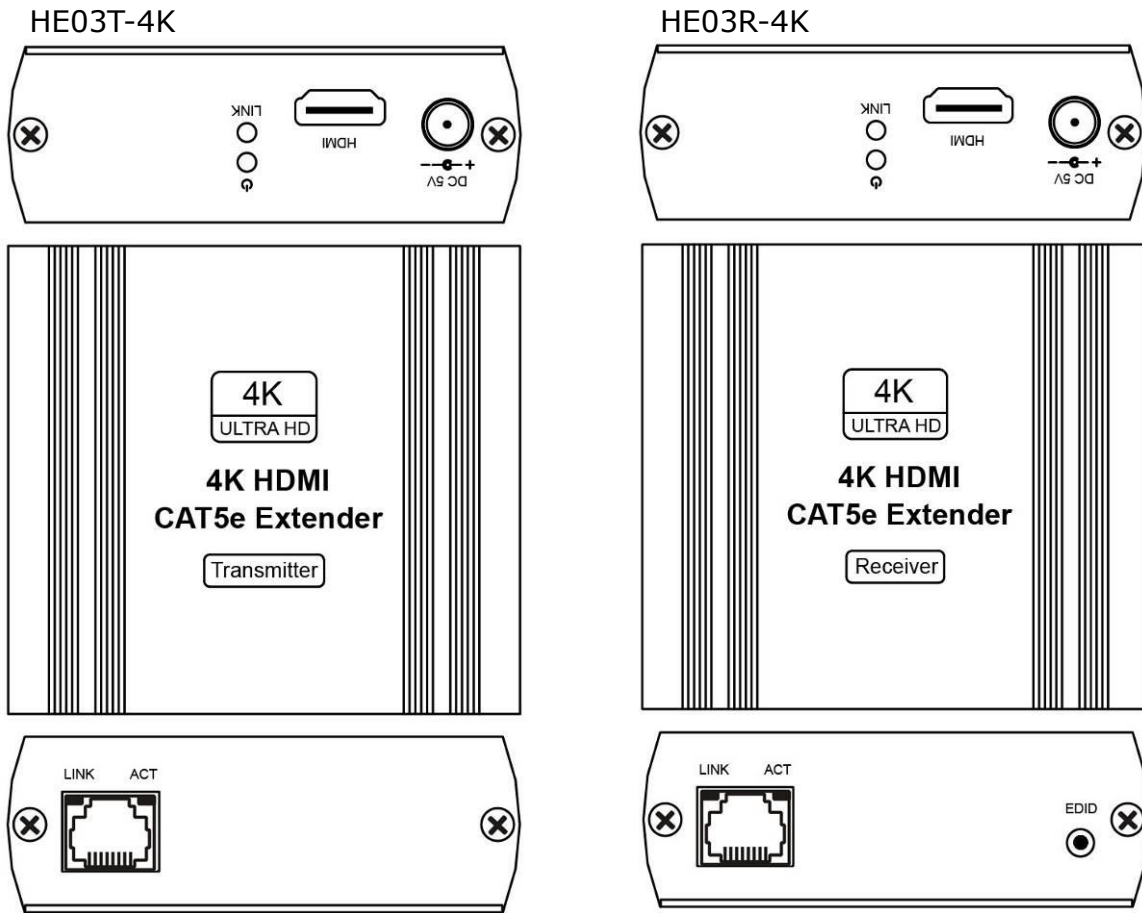

## Features:

- Extends 4K UHD HDMI signal over one CAT5e/6 cable.
- Support resolution up to 1080P@60Hz, 4K@30Hz 4:4:4.
- HDCP 1.4 compliant.
- Audio support up to LPCM7.1@192KHz.
- Transmission range up to 120M over CAT5e, 140M over CAT6.
- Plug and play for easy operation.
- Optional model: SR01 signal repeater for longer distance application.

## Optional Model: SR01 Signal Repeater (order separately)

- Extend data signal for an additional 120meters.
- Ability to cascade connection with multiple SR01 for long range transmission.
- Built in LED status indication.
- External power required.
- Plug and play for easy installation.

## Support 1 to multiple display over Gigabit Network switch:

**Panel view:**

**LED Indication Instruction:**

Position	Color	Instruction
Front Panel	Green	Power on/off
Front Panel	Blue	TX/RX Linked
RJ45	Green	CAT5e Linked
RJ45	Yellow	Data Transmission

**Button Define :**

HE03R-4K

Button	Function
Short press	Display MAC · IP
Long press 2 seconds	Copy receiver monitor EDID to transmitter.

**RJ45 Define :**

Link Cable (use TIA/EIA-568-B)

- 1. Orange-white      Data 1 +
- 2. Orange            Data 1 -
- 3. Green-white      Data 2 +
- 4. Blue                Data 3 +
- 5. Blue-white        Data 3 -
- 6. Green              Data 2 -
- 7. Brown-white      Data 4 +
- 8. Brown             Data 4 -