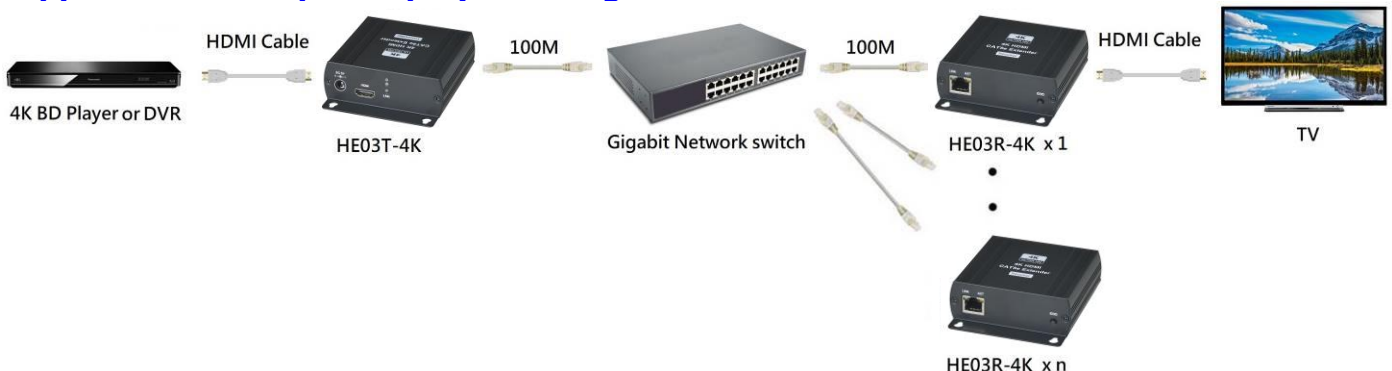

## Features:

- Extends 4K UHD HDMI signal over one CAT5e/6 cable.
- Support resolution up to 1080P@60Hz, 4K@30Hz 4:4:4.
- HDCP 1.4 compliant.
- Audio support up to LPCM7.1@192KHz.
- Transmission range up to 120M over CAT5e, 140M over CAT6.
- Plug and play for easy operation.
- Optional model: SR01 signal repeater for longer distance application.

## Optional Model: SR01 Signal Repeater (order separately)

- Extend data signal for an additional 120meters.
- Ability to cascade connection with multiple SR01 for long range transmission.
- Built in LED status indication.
- External power required.
- Plug and play for easy installation.

## Support 1 to multiple display over Gigabit Network switch:

**Panel view:**

**LED Indication Instruction:**

Position	Color	Instruction
Front Panel	Green	Power on/off
Front Panel	Blue	TX/RX Linked
RJ45	Green	CAT5e Linked
RJ45	Yellow	Data Transmission

**Button Define :**

HE03R-4K

Button	Function
Short press	Display MAC · IP
Long press 2 seconds	Copy receiver monitor EDID to transmitter.

**RJ45 Define :**

Link Cable (use TIA/EIA-568-B)

- 1. Orange-white      Data 1 +
- 2. Orange            Data 1 -
- 3. Green-white      Data 2 +
- 4. Blue                Data 3 +
- 5. Blue-white        Data 3 -
- 6. Green              Data 2 -
- 7. Brown-white      Data 4 +
- 8. Brown             Data 4 -