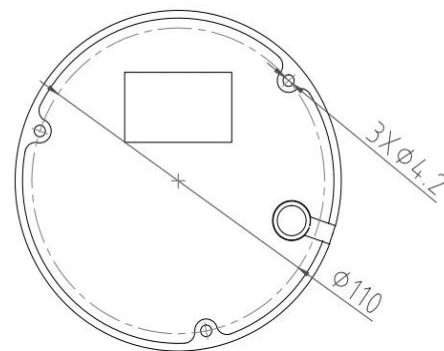

## 5MP IR Smart Dual Light Network Dome Camera

- 5MP 1/2.7" CMOS Image Sensor, Excellent Low Luminance Performance & High Definition of images.
- Outputs Max. 5MP: 2880\*1620@25/30fps, H.265 Code, High Compression Rate, Ultra Low Bit Rate.
- 2.7~13.5mm 5X Motorized Lens, IR Light: Max. 50M, Warm Light: Max. 40M.
- ROI, SMART H.264 +/H.265+, AI H.264/H.265, Flexible Coding, Applicable to various bandwidth and storage environments.
- Rotation Mode, DWDR, 3DNR, HLC, BLC, Digital Watermarking, Applicable to various monitoring scenes.
- Perimeter Protection: Intrusion, Tripwire (Support the classification & Detection of Human, Vehicle & Non-Motor).
- Abnormality Detection: Smart Motion Detection

Model No.	CB-FD503P-AZ
<b>Camera</b>	
Image Sensor	1/2.7" Progressive CMOS Image Sensor
Max. Resolution	5MP, 2880(H)*1620(V)
RAM & Flash	256MB RAM / 128MB ROM
Minimum Illumination	0.005Lux(Color), 0.0005Lux (B/W), 0Lux (IR on)
Shutter Speed	1/3 s to 1/100, 000 s
Day / Night	Auto, Dual IR-Cut Filter, D/N Sensitive Switch / Mixed Mode Switch
Illumination Distance Range	IR Light: Max. 50M, Warm Light: Max. 40M
Illuminator Control	Auto / Manual
Smart IR	Supported
S/N Ratio	≥ 56dB
Angle Adjustment	Pan: 0° to 360°, Tilt: 0° to 90°, Rotate: 0° to 360°
<b>Lens</b>	
Lens	2.7-13.5mm Motorized Auto Focus Lens
Max. Aperture Ratio	F No. 1.6 (W) ~ 3.3(T)
Min. Object Distance	0.3M~INF(W), 1.5M~INF(T)
Lens Mount	M12
Max. Aperture	F1.6
Iris Type	Auto Iris
<b>Focal Length &amp; FOV</b>	