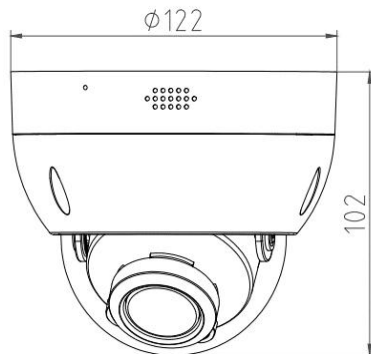

## 5MP IR Smart Dual Light Network Dome Camera

- 5MP 1/2.7" CMOS Image Sensor, Excellent Low Luminance Performance & High Definition of images.
- Outputs Max. 5MP: 2880\*1620@25/30fps, H.265 Code, High Compression Rate, Ultra Low Bit Rate.
- 2.7~13.5mm 5X Motorized Lens, IR Light: Max. 50M, Warm Light: Max. 40M.
- ROI, SMART H.264 +/H.265+, AI H.264/H.265, Flexible Coding, Applicable to various bandwidth and storage environments.
- Rotation Mode, DWDR, 3DNR, HLC, BLC, Digital Watermarking, Applicable to various monitoring scenes.
- Perimeter Protection: Intrusion, Tripwire (Support the classification & Detection of Human, Vehicle & Non-Motor).
- Abnormality Detection: Smart Motion Detection

Model No.	CB-FD503P-AZ
<b>Camera</b>	
Image Sensor	1/2.7" Progressive CMOS Image Sensor
Max. Resolution	5MP, 2880(H)*1620(V)
RAM & Flash	256MB RAM / 128MB ROM
Minimum Illumination	0.005Lux(Color), 0.0005Lux (B/W), 0Lux (IR on)
Shutter Speed	1/3 s to 1/100, 000 s
Day / Night	Auto, Dual IR-Cut Filter, D/N Sensitive Switch / Mixed Mode Switch
Illumination Distance Range	IR Light: Max. 50M, Warm Light: Max. 40M
Illuminator Control	Auto / Manual
Smart IR	Supported
S/N Ratio	≥ 56dB
Angle Adjustment	Pan: 0° to 360°, Tilt: 0° to 90°, Rotate: 0° to 360°
<b>Lens</b>	
Lens	2.7-13.5mm Motorized Auto Focus Lens
Max. Aperture Ratio	F No. 1.6 (W) ~ 3.3(T)
Min. Object Distance	0.3M~INF(W), 1.5M~INF(T)
Lens Mount	M12
Max. Aperture	F1.6
Iris Type	Auto Iris
<b>Focal Length &amp; FOV</b>	

Case	Metal for Indoor & Outdoor
Protection Level	IP67, IK10
Temp. / Humidity	-30°C to +60°C (-22°F to +140°F)/Less than 95% RH
Storage Conditions	-40°C to +60°C (-40°F to +140°F)
Power Consumption	Basic: 2.5W, Max. 6.2W
Power Supply	DC12V 2A / POE (IEEE802.3af)
Lightning Protection	Power, Network, POE all Lightning Protection, Rating Surge Voltage: 6KV(10/700µs)
Dimension / Weight	122(L)*102(H)mm / 0.55KG
<b>Approvals</b>	
Certification	CE / FCC / RoHS
ISO	ISO9001