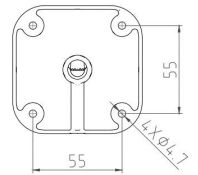

5MP IR Smart Dual Light Network Bullet Camera

- 5MP 1/2.7" CMOS Image Sensor, Excellent Low Luminance Performance & High Definition of images.
- Outputs Max. 5MP: 2880*1620@25/30fps, H.265 Code, High Compression Rate, Ultra Low Bit Rate.
- 2.7~13.5mm 5X Motorized Lens, IR Light: Max. 60M, Warm Light: Max. 50M.
- ROI, SMART H.264 +/H.265+, AI H.264/H.265, Flexible Coding, Applicable to various bandwidth and storage environments.
- Rotation Mode, DWDR, 3DNR, HLC, BLC, Digital Watermarking, Applicable to various monitoring scenes.
- Perimeter Protection: Intrusion, Tripwire (Support the classification & Detection of Human, Vehicle & Non-Motor).
- Abnormality Detection: Smart Motion Detection

Model No.	CB-RD503P-AZ
Camera	
Image Sensor	1/2.7" Progressive CMOS Image Sensor
Max. Resolution	5MP, 2880(H)*1620(V)
RAM & Flash	256MB RAM / 128MB ROM
Minimum Illumination	0.005Lux(Color), 0.0005Lux (B/W), 0Lux (IR on)
Shutter Speed	1/3 s to 1/100, 000 s
Day / Night	Auto, Dual IR-Cut Filter, D/N Sensitive Switch / Mixed Mode Switch
Illumination Distance Range	IR Light: Max. 60M, Warm Light: Max. 50M
Illuminator Control	Auto / Manual
Smart IR	Supported
S/N Ratio	≥ 56dB
Angle Adjustment	Pan: 0° to 360°, Tilt: 0° to 90°, Rotate: 0° to 360°
Lens	
Lens	2.7-13.5mm Motorized Auto Focus Lens
Max. Aperture Ratio	F No. 1.6 (W) ~ 3.3(T)
Min. Object Distance	0.3M~INF(W), 1.5M~INF(T)
Lens Mount	M12
Max. Aperture	F1.6
Iris Type	Auto Iris
Focal Length & FOV	

Case	Metal for Indoor & Outdoor
Protection Level	IP67, IK10
Temp. / Humidity	-30°C to +60°C (-22°F to +140°F)/Less than 95% RH
Storage Conditions	-40°C to +60°C (-40°F to +140°F)
Power Consumption	Basic: 2.5 W, Max. 6.2W
Power Supply	DC12V 2A / POE (IEEE802.3af)
Lightning Protection	Power, Network, POE all Lightning Protection, Rating Surge Voltage: 6KV(10/700µs)
Dimension / Weight	244(L)*76(W)*77(H)mm / 0.85KG
Approvals	
Certification	CE / FCC / RoHS
ISO	ISO9001