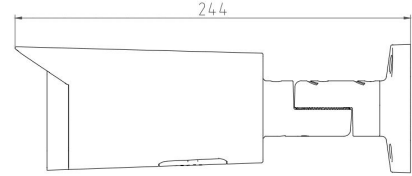

5MP IR Smart Dual Light Network Bullet Camera

- 5MP 1/2.7" CMOS Image Sensor, Excellent Low Luminance Performance & High Definition of images.
- Outputs Max. 5MP: 2880*1620@25/30fps, H.265 Code, High Compression Rate, Ultra Low Bit Rate.
- 2.7~13.5mm 5X Motorized Lens, IR Light: Max. 60M, Warm Light: Max. 50M.
- ROI, SMART H.264 +/H.265+, AI H.264/H.265, Flexible Coding, Applicable to various bandwidth and storage environments.
- Rotation Mode, DWDR, 3DNR, HLC, BLC, Digital Watermarking, Applicable to various monitoring scenes.
- Perimeter Protection: Intrusion, Tripwire (Support the classification & Detection of Human, Vehicle & Non-Motor).
- Abnormality Detection: Smart Motion Detection

Model No.	CB-RD503P-AZ
Camera	
Image Sensor	1/2.7" Progressive CMOS Image Sensor
Max. Resolution	5MP, 2880(H)*1620(V)
RAM & Flash	256MB RAM / 128MB ROM
Minimum Illumination	0.005Lux(Color), 0.0005Lux (B/W), 0Lux (IR on)
Shutter Speed	1/3 s to 1/100, 000 s
Day / Night	Auto, Dual IR-Cut Filter, D/N Sensitive Switch / Mixed Mode Switch
Illumination Distance Range	IR Light: Max. 60M, Warm Light: Max. 50M
Illuminator Control	Auto / Manual
Smart IR	Supported
S/N Ratio	≥ 56dB
Angle Adjustment	Pan: 0° to 360°, Tilt: 0° to 90°, Rotate: 0° to 360°
Lens	
Lens	2.7-13.5mm Motorized Auto Focus Lens
Max. Aperture Ratio	F No. 1.6 (W) ~ 3.3(T)
Min. Object Distance	0.3M~INF(W), 1.5M~INF(T)
Lens Mount	M12
Max. Aperture	F1.6
Iris Type	Auto Iris
Focal Length & FOV	

Case	Metal for Indoor & Outdoor
Protection Level	IP67, IK10
Temp. / Humidity	-30°C to +60°C (-22°F to +140°F)/Less than 95% RH
Storage Conditions	-40°C to +60°C (-40°F to +140°F)
Power Consumption	Basic: 2.5 W, Max. 6.2W
Power Supply	DC12V 2A / POE (IEEE802.3af)
Lightning Protection	Power, Network, POE all Lightning Protection, Rating Surge Voltage: 6KV(10/700µs)
Dimension / Weight	244(L)*76(W)*77(H)mm / 0.85KG
Approvals	
Certification	CE / FCC / RoHS
ISO	ISO9001