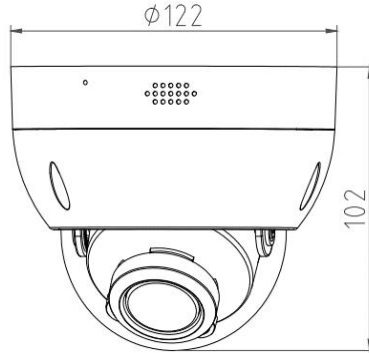

8MP IR Smart Dual Light Active Deterrence Network Dome Camera

- 8MP 1/2.7" CMOS Image Sensor, Excellent Low Luminance Performance & High Definition of images.
- Outputs Max. 8MP: 3840*2160@25/30fps, H.265 Code, High Compression Rate, Ultra Low Bit Rate.
- 2.8mm / 3.6mm / 6.0mm Fixed Focal Lens, IR Light: Max. 50M, Warm Light: Max. 40M.
- ROI, SMART H.264 +/H.265+, AI H.264/H.265, Flexible Coding, Applicable to various bandwidth and storage environments.
- Rotation Mode, WDR, 3DNR, HLC, BLC, Digital Watermarking, Applicable to various monitoring scenes.
- Perimeter Protection: Intrusion, Tripwire (Support the classification & Detection of Human, Vehicle & Non-Motor).
- Abnormality Detection: Smart Motion Detection, Face Detection, People Counting, Video Metadata, Smart Object Detection, Heat Map.
- Support White Light Flash Alarm, Sound Alarm, Arm and Disarm.

Model No.	CB-FD808P
Camera	
Image Sensor	1/2.7" Progressive CMOS Image Sensor
Max. Resolution	8MP, 3840(H)*2160(V)
RAM & Flash	256MB RAM / 128MB ROM
Minimum Illumination	0.0006Lux(Color), 0.0003Lux (B/W), 0Lux (IR on)
Shutter Speed	1/3 s to 1/100, 000 s
Day / Night	Auto, Dual IR-Cut Filter, D/N Sensitive Switch / Mixed Mode Switch
Illumination Distance Range	IR Light: Max. 50M, Warm Light: Max. 40M
Illuminator Control	Auto / Manual
Smart IR	Supported
S/N Ratio	≥ 56dB
Angle Adjustment	Pan: 0° to 360°, Tilt: 0° to 90°, Rotate: 0° to 360°
Lens	
Lens	2.8mm / 3.6mm / 6.0mm Fixed Focal Lens
Max. Aperture Ratio	F No. 1.6
Min. Object Distance	2M
Lens Mount	M12
Max. Aperture	F1.6
Iris Type	Auto Iris