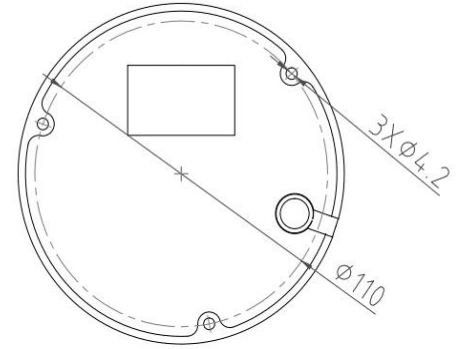

8MP IR Smart Dual Light Active Deterrence Network Dome Camera

- 8MP 1/2.7" CMOS Image Sensor, Excellent Low Luminance Performance & High Definition of images.
- Outputs Max. 8MP: 3840*2160@25/30fps, H.265 Code, High Compression Rate, Ultra Low Bit Rate.
- 2.8mm / 3.6mm / 6.0mm Fixed Focal Lens, IR Light: Max. 50M, Warm Light: Max. 40M.
- ROI, SMART H.264 +/H.265+, AI H.264/H.265, Flexible Coding, Applicable to various bandwidth and storage environments.
- Rotation Mode, WDR, 3DNR, HLC, BLC, Digital Watermarking, Applicable to various monitoring scenes.
- Perimeter Protection: Intrusion, Tripwire (Support the classification & Detection of Human, Vehicle & Non-Motor).
- Abnormality Detection: Smart Motion Detection, Face Detection, People Counting, Video Metadata, Smart Object Detection, Heat Map.
- Support White Light Flash Alarm, Sound Alarm, Arm and Disarm.

Model No.	CB-FD808P
Camera	
Image Sensor	1/2.7" Progressive CMOS Image Sensor
Max. Resolution	8MP, 3840(H)*2160(V)
RAM & Flash	256MB RAM / 128MB ROM
Minimum Illumination	0.0006Lux(Color), 0.0003Lux (B/W), 0Lux (IR on)
Shutter Speed	1/3 s to 1/100, 000 s
Day / Night	Auto, Dual IR-Cut Filter, D/N Sensitive Switch / Mixed Mode Switch
Illumination Distance Range	IR Light: Max. 50M, Warm Light: Max. 40M
Illuminator Control	Auto / Manual
Smart IR	Supported
S/N Ratio	≥ 56dB
Angle Adjustment	Pan: 0° to 360°, Tilt: 0° to 90°, Rotate: 0° to 360°
Lens	
Lens	2.8mm / 3.6mm / 6.0mm Fixed Focal Lens
Max. Aperture Ratio	F No. 1.6
Min. Object Distance	2M
Lens Mount	M12
Max. Aperture	F1.6
Iris Type	Auto Iris