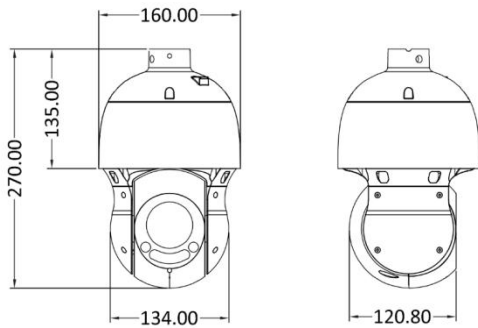

SMP 25X Starlight PTZ Network Camera

- 1/2.8" Progressive Scan 8MP CMOS
- 5.5~137.5mm, 26X Optical Zoom, 16X Digital Zoom
- Starlight Technology
- Auto tracking of all moving targets
- Smart AI: Intrusion, Tripwire, Face Detection, SMD
- Optional: (Red and Blue Warning Lights, Built in Mic., Audio & Alarm I/O)
- IR distance up to 120M