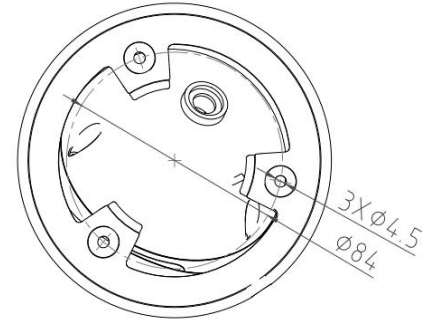

4MP Full Color Smart Dual Light Active Deterrence Network Dome Camera

- 4MP 1/1.8" CMOS Image Sensor, Smart Dual Light Dark Fighter Full Color Excellent Performance & High Definition of images.
- Outputs Max. 4MP: 2560(H)*1440(V) / 2688(H)*1520(V)@25/30fps, H.265 Code, High Compression Rate, Ultra Low Bit Rate.
- 2.8mm / 3.6mm / 6.0mm Fixed Focal Lens, IR Light: Max. 40M, Warm Light: Max. 40M, **Red and Blue Warning Light**.
- ROI, SMART H.264 +/H.265+, AI H.264/H.265, Flexible Coding, Applicable to various bandwidth and storage environments.
- Rotation Mode, WDR, 3DNR, HLC, BLC, Digital Watermarking, Applicable to various monitoring scenes.
- Perimeter Protection: Intrusion, Tripwire (Support the classification & Detection of Human, Vehicle & Non-Motor).
- Abnormality Detection: Smart Motion Detection, Face Detection, People Counting, Heat Map.
- Support White Light Flash Alarm, Sound Alarm, Arm and Disarm.

Model No.	CB-ET406P
Camera	
Image Sensor	1/1.8" Progressive CMOS Image Sensor
Max. Resolution	4MP, 2560(H)*1440(V) / 2688(H)*1520(V)
RAM & Flash	256MB RAM / 128MB ROM
Minimum Illumination	0.0006Lux(Color), 0.0003Lux (B/W), 0Lux (IR on)
Shutter Speed	1/3 s to 1/100, 000 s
Day / Night	Auto, Dual IR-Cut Filter, D/N Sensitive Switch / Mixed Mode Switch
Illumination Distance Range	IR Light: Max. 40M, Warm Light: Max. 40M, Red and Blue Warning Light
Illuminator Control	Auto / Manual
Smart IR	Supported
S/N Ratio	≥ 56dB
Angle Adjustment	Pan: 0° to 360°, Tilt: 0° to 90°, Rotate: 0° to 360°
Lens	
Lens	2.8mm / 3.6mm / 6.0mm Fixed Focal Lens
Max. Aperture Ratio	F No. 1.2
Min. Object Distance	2M
Lens Mount	M12
Max. Aperture	F1.2
Iris Type	Auto Iris
Focal Length & FOV