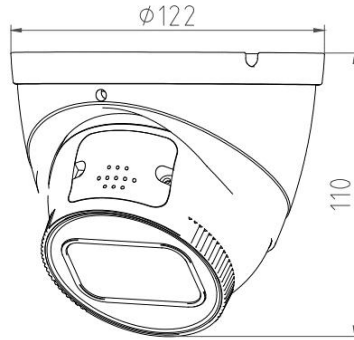

4MP Full Color Smart Dual Light Active Deterrence Network Dome Camera

- 4MP 1/1.8" CMOS Image Sensor, Smart Dual Light Dark Fighter Full Color Excellent Performance & High Definition of images.
- Outputs Max. 4MP: 2560(H)*1440(V) / 2688(H)*1520(V)@25/30fps, H.265 Code, High Compression Rate, Ultra Low Bit Rate.
- 2.8mm / 3.6mm / 6.0mm Fixed Focal Lens, IR Light: Max. 40M, Warm Light: Max. 40M, **Red and Blue Warning Light**.
- ROI, SMART H.264 +/H.265+, AI H.264/H.265, Flexible Coding, Applicable to various bandwidth and storage environments.
- Rotation Mode, WDR, 3DNR, HLC, BLC, Digital Watermarking, Applicable to various monitoring scenes.
- Perimeter Protection: Intrusion, Tripwire (Support the classification & Detection of Human, Vehicle & Non-Motor).
- Abnormality Detection: Smart Motion Detection, Face Detection, People Counting, Heat Map.
- Support White Light Flash Alarm, Sound Alarm, Arm and Disarm.

Model No.	CB-ET406P
Camera	
Image Sensor	1/1.8" Progressive CMOS Image Sensor
Max. Resolution	4MP, 2560(H)*1440(V) / 2688(H)*1520(V)
RAM & Flash	256MB RAM / 128MB ROM
Minimum Illumination	0.0006Lux(Color), 0.0003Lux (B/W), 0Lux (IR on)
Shutter Speed	1/3 s to 1/100, 000 s
Day / Night	Auto, Dual IR-Cut Filter, D/N Sensitive Switch / Mixed Mode Switch
Illumination Distance Range	IR Light: Max. 40M, Warm Light: Max. 40M, Red and Blue Warning Light
Illuminator Control	Auto / Manual
Smart IR	Supported
S/N Ratio	≥ 56dB
Angle Adjustment	Pan: 0° to 360°, Tilt: 0° to 90°, Rotate: 0° to 360°
Lens	
Lens	2.8mm / 3.6mm / 6.0mm Fixed Focal Lens
Max. Aperture Ratio	F No. 1.2
Min. Object Distance	2M
Lens Mount	M12
Max. Aperture	F1.2
Iris Type	Auto Iris
Focal Length & FOV	