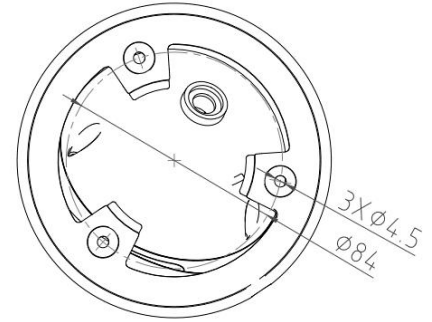

4MP Full Color Smart Dual Light Active Deterrence Network Dome Camera

- 4MP 1/1.8" CMOS Image Sensor, Smart Dual Light Dark Fighter Full Color Excellent Performance & High Definition of images.
- Outputs Max. 4MP: 2560*1440@25/30fps, H.265 Code, High Compression Rate, Ultra Low Bit Rate.
- 2.7~13.5mm 5X Motorized Lens, IR Light: Max. 40M, Warm Light: Max. 40M, **Red and Blue Warning Light**.
- ROI, SMART H.264 +/H.265+, AI H.264/H.265, Flexible Coding, Applicable to various bandwidth and storage environments.
- Rotation Mode, WDR, 3DNR, HLC, BLC, Digital Watermarking, Applicable to various monitoring scenes.
- Perimeter Protection: Intrusion, Tripwire (Support the classification & Detection of Human, Vehicle & Non-Motor).
- Abnormality Detection: Smart Motion Detection, Face Detection, People Counting, Video Metadata, Smart Object Detection, Heat Map.
- Support White Light Flash Alarm, Sound Alarm, Arm and Disarm.

Model No.	CB-ET408P-AZ
Camera	
Image Sensor	1/1.8" Progressive CMOS Image Sensor
Max. Resolution	4MP, 2560(H)*1440(V) / 2688(H)*1520(V)
RAM & Flash	256MB RAM / 128MB ROM
Minimum Illumination	0.0006Lux(Color), 0.0003Lux (B/W), 0Lux (IR on)
Shutter Speed	1/3 s to 1/100, 000 s
Day / Night	Auto, Dual IR-Cut Filter, D/N Sensitive Switch / Mixed Mode Switch
Illumination Distance Range	IR Light: Max. 40M, Warm Light: Max. 40M, Red and Blue Warning Light
Illuminator Control	Auto / Manual
Smart IR	Supported
S/N Ratio	≥ 56dB
Angle Adjustment	Pan: 0° to 360°, Tilt: 0° to 90°, Rotate: 0° to 360°
Lens	
Lens	2.7-13.5mm Motorized Auto Focus Lens
Max. Aperture Ratio	F No. 1.2 (W) ~ 3.3(T)
Min. Object Distance	0.3M~INF(W), 1.5M~INF(T)
Lens Mount	M12
Max. Aperture	F1.2
Iris Type	Auto Iris