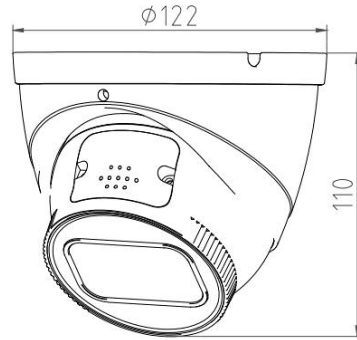

4MP Full Color Smart Dual Light Active Deterrence Network Dome Camera

- 4MP 1/1.8" CMOS Image Sensor, Smart Dual Light Dark Fighter Full Color Excellent Performance & High Definition of images.
- Outputs Max. 4MP: 2560*1440@25/30fps, H.265 Code, High Compression Rate, Ultra Low Bit Rate.
- 2.7~13.5mm 5X Motorized Lens, IR Light: Max. 40M, Warm Light: Max. 40M, **Red and Blue Warning Light**.
- ROI, SMART H.264 +/H.265+, AI H.264/H.265, Flexible Coding, Applicable to various bandwidth and storage environments.
- Rotation Mode, WDR, 3DNR, HLC, BLC, Digital Watermarking, Applicable to various monitoring scenes.
- Perimeter Protection: Intrusion, Tripwire (Support the classification & Detection of Human, Vehicle & Non-Motor).
- Abnormality Detection: Smart Motion Detection, Face Detection, People Counting, Video Metadata, Smart Object Detection, Heat Map.
- Support White Light Flash Alarm, Sound Alarm, Arm and Disarm.

Model No.	CB-ET408P-AZ
Camera	
Image Sensor	1/1.8" Progressive CMOS Image Sensor
Max. Resolution	4MP, 2560(H)*1440(V) / 2688(H)*1520(V)
RAM & Flash	256MB RAM / 128MB ROM
Minimum Illumination	0.0006Lux(Color), 0.0003Lux (B/W), 0Lux (IR on)
Shutter Speed	1/3 s to 1/100, 000 s
Day / Night	Auto, Dual IR-Cut Filter, D/N Sensitive Switch / Mixed Mode Switch
Illumination Distance Range	IR Light: Max. 40M, Warm Light: Max. 40M, Red and Blue Warning Light
Illuminator Control	Auto / Manual
Smart IR	Supported
S/N Ratio	≥ 56dB
Angle Adjustment	Pan: 0° to 360°, Tilt: 0° to 90°, Rotate: 0° to 360°
Lens	
Lens	2.7-13.5mm Motorized Auto Focus Lens
Max. Aperture Ratio	F No. 1.2 (W) ~ 3.3(T)
Min. Object Distance	0.3M~INF(W), 1.5M~INF(T)
Lens Mount	M12
Max. Aperture	F1.2
Iris Type	Auto Iris