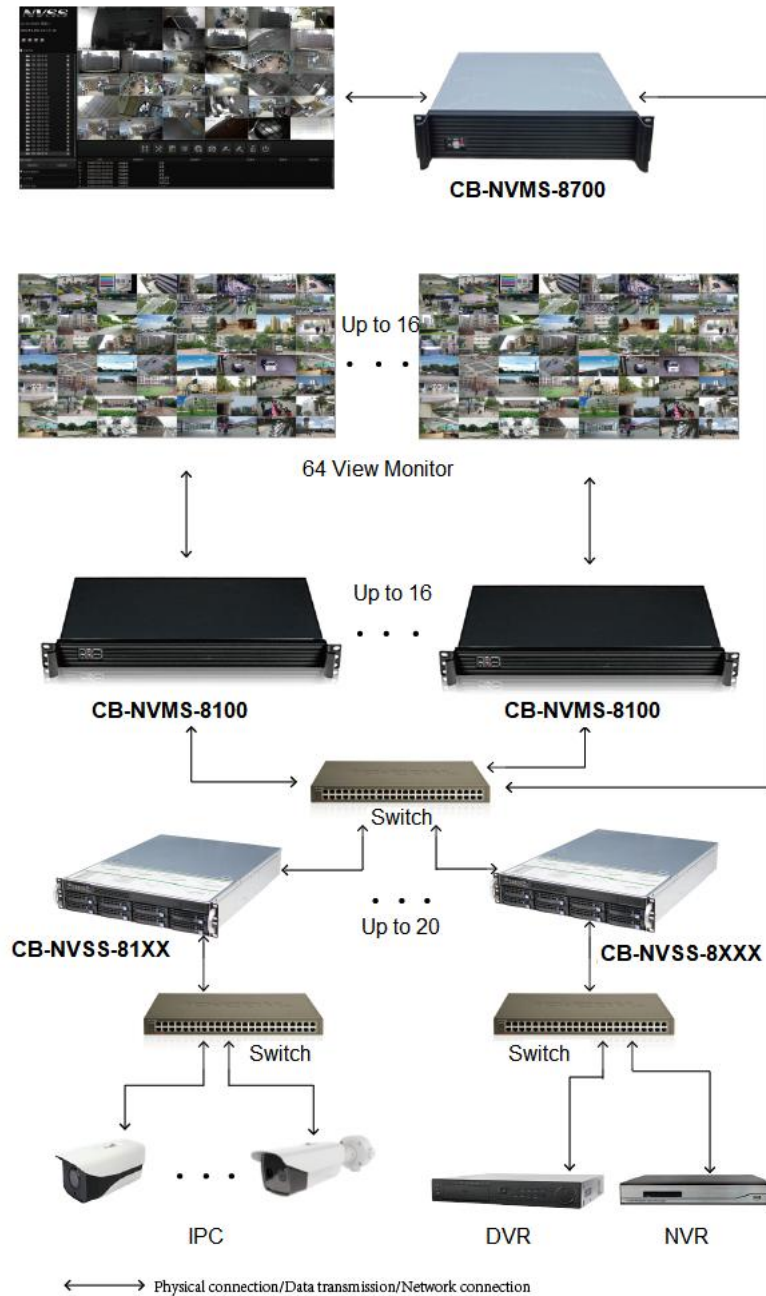

TV Wall Solution-1