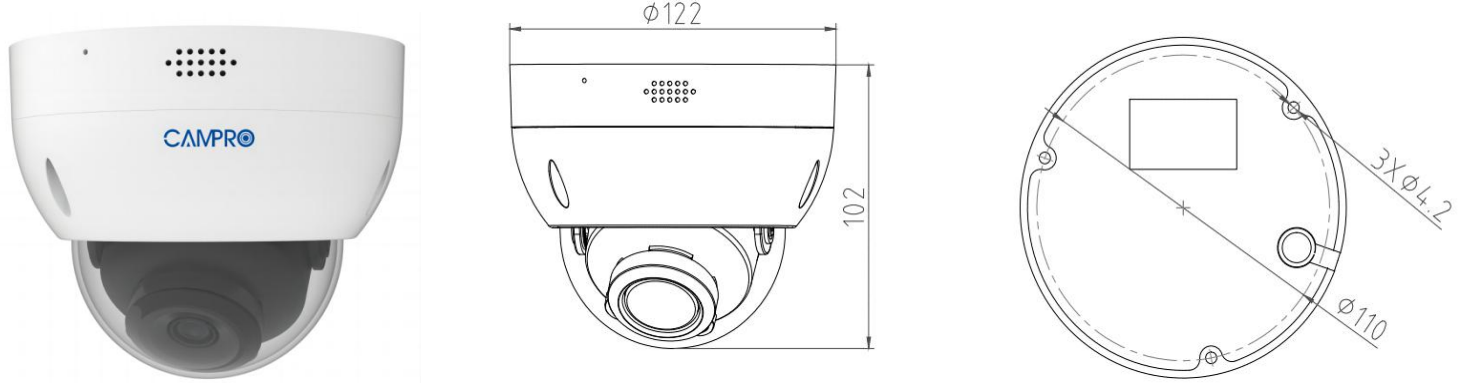

4MP Full Color Smart Dual Light Active Deterrence Network Dome Camera

- 4MP 1/1.8" CMOS Image Sensor, Smart Dual Light Dark Fighter Full Color Excellent Performance & High Definition of images.
- Outputs Max. 4MP: 2560(H)*1440(V) / 2688(H)*1520(V)@25/30fps, H.265 Code, High Compression Rate, Ultra Low Bit Rate.
- 2.7~13.5mm 5X Motorized Lens, IR Light: Max. 40M, Warm Light: Max. 40M, **Red and Blue Warning Light**.
- ROI, SMART H.264 +/H.265+, AI H.264/H.265, Flexible Coding, Applicable to various bandwidth and storage environments.
- Rotation Mode, WDR, 3DNR, HLC, BLC, Digital Watermarking, Applicable to various monitoring scenes.
- Perimeter Protection: Intrusion, Tripwire (Support the classification & Detection of Human, Vehicle & Non-Motor).
- Abnormality Detection: Smart Motion Detection, Face Detection, People Counting, Video Metadata, Smart Object Detection, Heat Map.
- Support White Light Flash Alarm, Sound Alarm, Arm and Disarm.

Model No.	CB-FT408P-AZ
Camera	
Image Sensor	1/1.8" Progressive CMOS Image Sensor
Max. Resolution	4MP, 2560(H)*1440(V) / 2688(H)*1520(V)
RAM & Flash	256MB RAM / 128MB ROM
Minimum Illumination	0.0006Lux(Color), 0.0003Lux (B/W), 0Lux (IR on)
Shutter Speed	1/3 s to 1/100, 000 s
Day / Night	Auto, Dual IR-Cut Filter, D/N Sensitive Switch / Mixed Mode Switch
Illumination Distance Range	IR Light: Max. 40M, Warm Light: Max. 40M, Red and Blue Warning Light
Illuminator Control	Auto / Manual
Smart IR	Supported
S/N Ratio	≥ 56dB
Angle Adjustment	Pan: 0° to 360°, Tilt: 0° to 90°, Rotate: 0° to 360°
Lens	
Lens	2.7-13.5mm Motorized Auto Focus Lens
Max. Aperture Ratio	F No. 1.2 (W) ~ 3.3(T)
Min. Object Distance	0.3M~INF(W), 1.5M~INF(T)
Lens Mount	M12
Max. Aperture	F1.2
Iris Type	Auto Iris