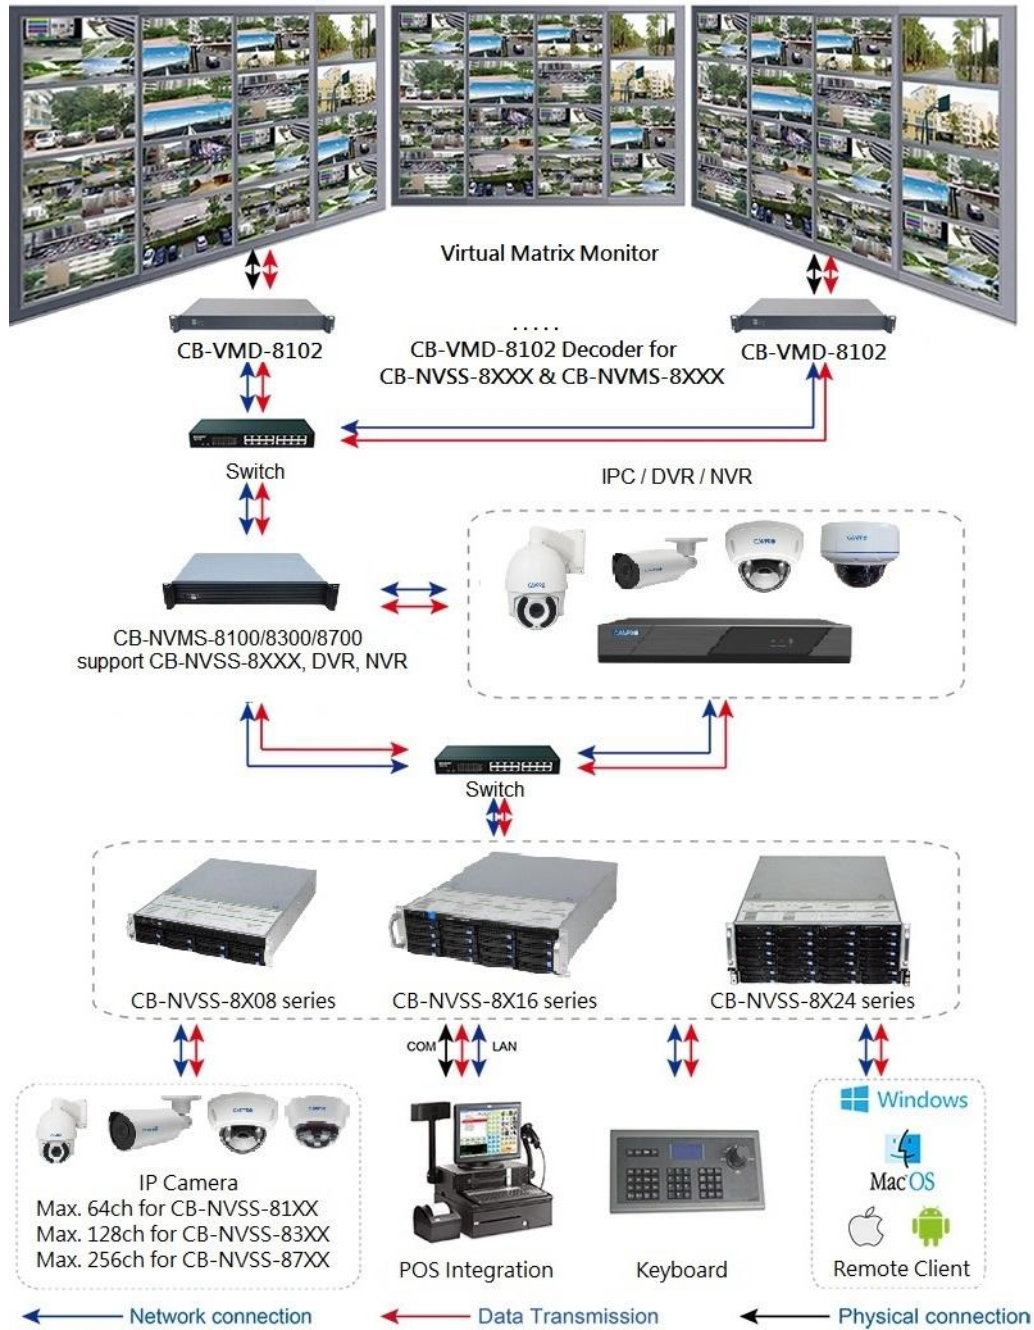

TV Wall Solution-2