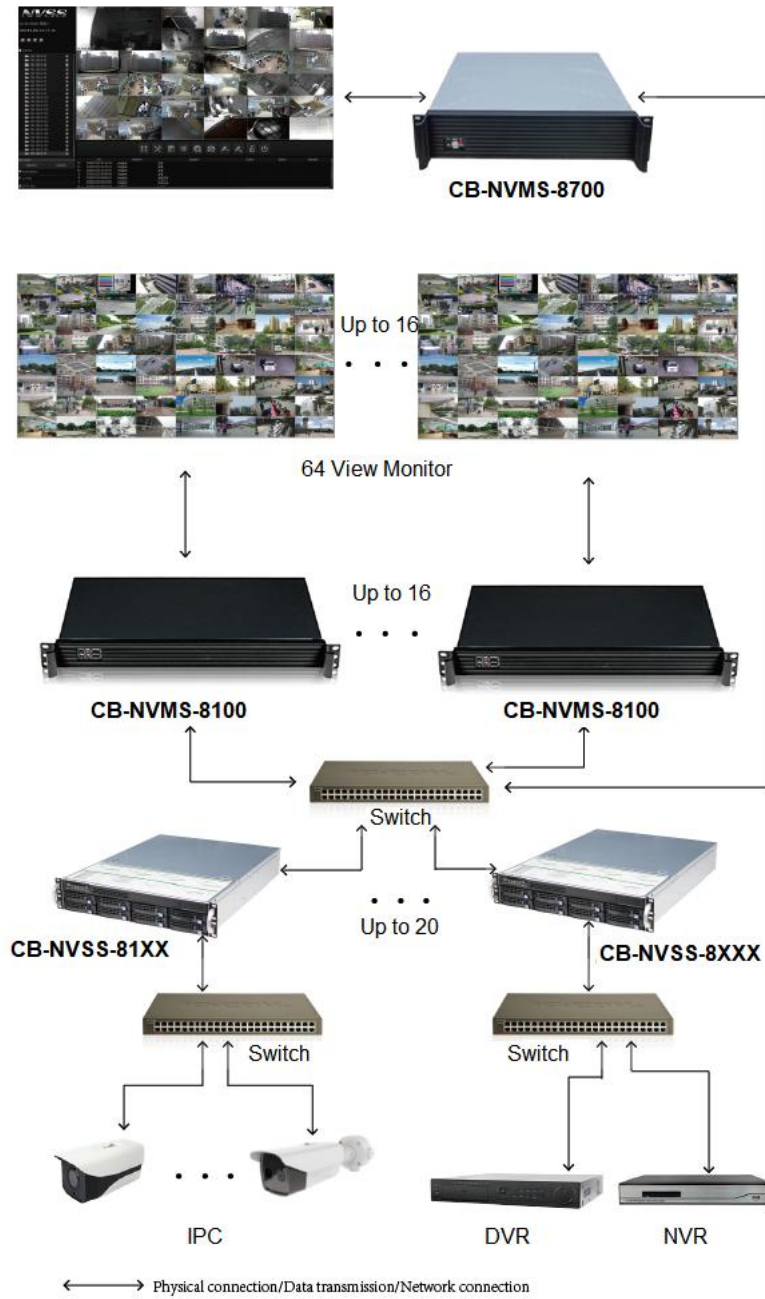

TV Wall Solution-1