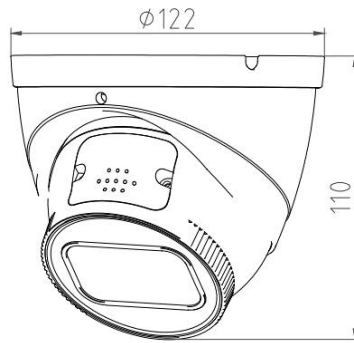

## 5MP Full Color Smart Dual Light Active Deterrence Network Dome Camera

- 5MP 1/2.7" CMOS Image Sensor, Smart Dual Light Dark Fighter Full Color Excellent Performance & High Definition of images.
- Outputs Max. 5MP: 2880\*1620@25/30fps, H.265 Code, High Compression Rate, Ultra Low Bit Rate.
- 2.8mm / 3.6mm / 6.0mm Fixed Focal Lens, IR Light: Max. 40M, Warm Light: Max. 40M, **Red and Blue Warning Light**.
- ROI, SMART H.264 +/H.265+, AI H.264/H.265, Flexible Coding, Applicable to various bandwidth and storage environments.
- Rotation Mode, WDR, 3DNR, HLC, BLC, Digital Watermarking, Applicable to various monitoring scenes.
- Perimeter Protection: Intrusion, Tripwire (Support the classification & Detection of Human, Vehicle & Non-Motor).
- Abnormality Detection: Smart Motion Detection, Face Detection, People Counting, Heat Map.
- Support White Light Flash Alarm, Sound Alarm, Arm and Disarm.

Model No.	CB-ET506P
<b>Camera</b>	
Image Sensor	1/2.7" Progressive CMOS Image Sensor
Max. Resolution	5MP, 2880(H)*1620(V)
RAM & Flash	256MB RAM / 128MB ROM
Minimum Illumination	0.001Lux(Color), 0.0001Lux (B/W), 0Lux (IR on)
Shutter Speed	1/3 s to 1/100, 000 s
Day / Night	Auto, Dual IR-Cut Filter, D/N Sensitive Switch / Mixed Mode Switch
Illumination Distance Range	IR Light: Max. 40M, Warm Light: Max. 40M, <b>Red and Blue Warning Light</b>
Illuminator Control	Auto / Manual
Smart IR	Supported
S/N Ratio	≥ 56dB
Angle Adjustment	Pan: 0° to 360°, Tilt: 0° to 90°, Rotate: 0° to 360°
<b>Lens</b>	
Lens	2.8mm / 3.6mm / 6.0mm Fixed Focal Lens
Max. Aperture Ratio	F No. 1.6
Min. Object Distance	2M
Lens Mount	M12
Max. Aperture	F1.6
Iris Type	Auto Iris
<b>Focal Length &amp; FOV</b>	