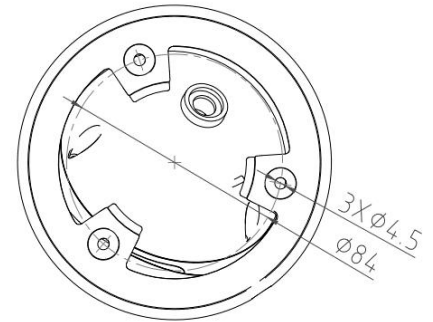

5MP Full Color Smart Dual Light Active Deterrence Network Dome Camera

- 5MP 1/2.7" CMOS Image Sensor, Smart Dual Light Dark Fighter Full Color Excellent Performance & High Definition of images.
- Outputs Max. 5MP: 2880*1620@25/30fps, H.265 Code, High Compression Rate, Ultra Low Bit Rate.
- 2.8mm / 3.6mm / 6.0mm Fixed Focal Lens, IR Light: Max. 40M, Warm Light: Max. 40M, **Red and Blue Warning Light**.
- ROI, SMART H.264 +/H.265+, AI H.264/H.265, Flexible Coding, Applicable to various bandwidth and storage environments.
- Rotation Mode, WDR, 3DNR, HLC, BLC, Digital Watermarking, Applicable to various monitoring scenes.
- Perimeter Protection: Intrusion, Tripwire (Support the classification & Detection of Human, Vehicle & Non-Motor).
- Abnormality Detection: Smart Motion Detection, Face Detection, People Counting, Heat Map.
- Support White Light Flash Alarm, Sound Alarm, Arm and Disarm.

Model No.	CB-ET506P
Camera	
Image Sensor	1/2.7" Progressive CMOS Image Sensor
Max. Resolution	5MP, 2880(H)*1620(V)
RAM & Flash	256MB RAM / 128MB ROM
Minimum Illumination	0.001Lux(Color), 0.0001Lux (B/W), 0Lux (IR on)
Shutter Speed	1/3 s to 1/100, 000 s
Day / Night	Auto, Dual IR-Cut Filter, D/N Sensitive Switch / Mixed Mode Switch
Illumination Distance Range	IR Light: Max. 40M, Warm Light: Max. 40M, Red and Blue Warning Light
Illuminator Control	Auto / Manual
Smart IR	Supported
S/N Ratio	≥ 56dB
Angle Adjustment	Pan: 0° to 360°, Tilt: 0° to 90°, Rotate: 0° to 360°
Lens	
Lens	2.8mm / 3.6mm / 6.0mm Fixed Focal Lens
Max. Aperture Ratio	F No. 1.6
Min. Object Distance	2M
Lens Mount	M12
Max. Aperture	F1.6
Iris Type	Auto Iris
Focal Length & FOV