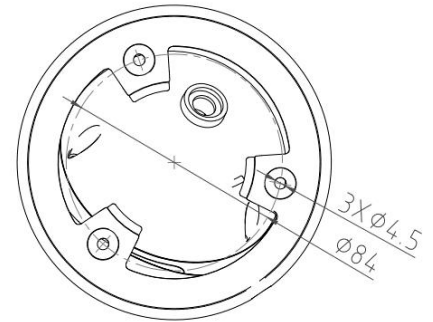

5MP Full Color Smart Dual Light Active Deterrence Network Dome Camera

- 5MP 1/2.7" CMOS Image Sensor, Smart Dual Light Dark Fighter Full Color Excellent Performance & High Definition of images.
- Outputs Max. 5MP: 2880*1620@25/30fps, H.265 Code, High Compression Rate, Ultra Low Bit Rate.
- 2.7~13.5mm 5X Motorized Lens, IR Light: Max. 40M, Warm Light: Max. 40M, **Red and Blue Warning Light**.
- ROI, SMART H.264 +/H.265+, AI H.264/H.265, Flexible Coding, Applicable to various bandwidth and storage environments.
- Rotation Mode, WDR, 3DNR, HLC, BLC, Digital Watermarking, Applicable to various monitoring scenes.
- Perimeter Protection: Intrusion, Tripwire (Support the classification & Detection of Human, Vehicle & Non-Motor).
- Abnormality Detection: Smart Motion Detection, Face Detection, People Counting. Heat Map.
- Support White Light Flash Alarm, Sound Alarm, Arm and Disarm.

Model No.	CB-ET506P-AZ
Camera	
Image Sensor	1/2.7" Progressive CMOS Image Sensor
Max. Resolution	5MP, 2880(H)*1620(V)
RAM & Flash	256MB RAM / 128MB ROM
Minimum Illumination	0.001Lux(Color), 0.0001Lux (B/W), 0Lux (IR on)
Shutter Speed	1/3 s to 1/100, 000 s
Day / Night	Auto, Dual IR-Cut Filter, D/N Sensitive Switch / Mixed Mode Switch
Illumination Distance Range	IR Light: Max. 40M, Warm Light: Max. 40M, Red and Blue Warning Light
Illuminator Control	Auto / Manual
Smart IR	Supported
S/N Ratio	≥ 56dB
Angle Adjustment	Pan: 0° to 360°, Tilt: 0° to 90°, Rotate: 0° to 360°
Lens	
Lens	2.7-13.5mm Motorized Auto Focus Lens
Max. Aperture Ratio	F No. 1.6 (W) ~ 3.3(T)
Min. Object Distance	0.3M~INF(W), 1.5M~INF(T)
Lens Mount	M12
Max. Aperture	F1.6
Iris Type	Auto Iris
Focal Length & FOV