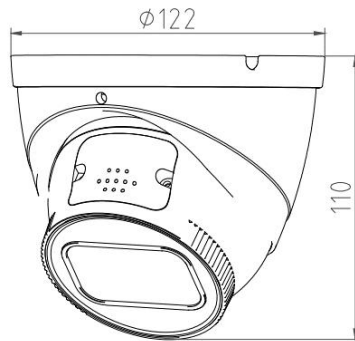

5MP Full Color Smart Dual Light Active Deterrence Network Dome Camera

- 5MP 1/2.7" CMOS Image Sensor, Smart Dual Light Dark Fighter Full Color Excellent Performance & High Definition of images.
- Outputs Max. 5MP: 2880*1620@25/30fps, H.265 Code, High Compression Rate, Ultra Low Bit Rate.
- 2.7~13.5mm 5X Motorized Lens, IR Light: Max. 40M, Warm Light: Max. 40M, **Red and Blue Warning Light**.
- ROI, SMART H.264 +/H.265+, AI H.264/H.265, Flexible Coding, Applicable to various bandwidth and storage environments.
- Rotation Mode, WDR, 3DNR, HLC, BLC, Digital Watermarking, Applicable to various monitoring scenes.
- Perimeter Protection: Intrusion, Tripwire (Support the classification & Detection of Human, Vehicle & Non-Motor).
- Abnormality Detection: Smart Motion Detection, Face Detection, People Counting. Heat Map.
- Support White Light Flash Alarm, Sound Alarm, Arm and Disarm.

Model No.	CB-ET506P-AZ
Camera	
Image Sensor	1/2.7" Progressive CMOS Image Sensor
Max. Resolution	5MP, 2880(H)*1620(V)
RAM & Flash	256MB RAM / 128MB ROM
Minimum Illumination	0.001Lux(Color), 0.0001Lux (B/W), 0Lux (IR on)
Shutter Speed	1/3 s to 1/100, 000 s
Day / Night	Auto, Dual IR-Cut Filter, D/N Sensitive Switch / Mixed Mode Switch
Illumination Distance Range	IR Light: Max. 40M, Warm Light: Max. 40M, Red and Blue Warning Light
Illuminator Control	Auto / Manual
Smart IR	Supported
S/N Ratio	≥ 56dB
Angle Adjustment	Pan: 0° to 360°, Tilt: 0° to 90°, Rotate: 0° to 360°
Lens	
Lens	2.7-13.5mm Motorized Auto Focus Lens
Max. Aperture Ratio	F No. 1.6 (W) ~ 3.3(T)
Min. Object Distance	0.3M~INF(W), 1.5M~INF(T)
Lens Mount	M12
Max. Aperture	F1.6
Iris Type	Auto Iris
Focal Length & FOV	