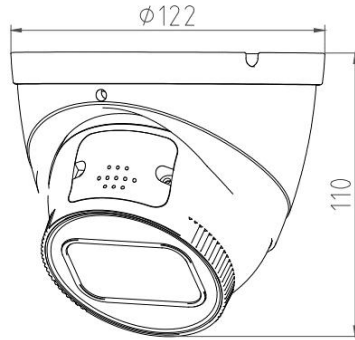

8MP Full Color Smart Dual Light Active Deterrence Network Dome Camera

- 8MP 1/1.8" CMOS Image Sensor, Smart Dual Light Dark Fighter Full Color Excellent Performance & High Definition of images.
- Outputs Max. 8MP: 3840*2160@25/30fps, H.265 Code, High Compression Rate, Ultra Low Bit Rate.
- 2.7~13.5mm 5X Motorized Lens, IR Light: Max. 40M, Warm Light: Max. 40M, **Red and Blue Warning Light**.
- ROI, SMART H.264 +/H.265+, AI H.264/H.265, Flexible Coding, Applicable to various bandwidth and storage environments.
- Rotation Mode, WDR, 3DNR, HLC, BLC, Digital Watermarking, Applicable to various monitoring scenes.
- Perimeter Protection: Intrusion, Tripwire (Support the classification & Detection of Human, Vehicle & Non-Motor).
- Abnormality Detection: Smart Motion Detection, Face Detection, People Counting, Heat Map.
- Support White Light Flash Alarm, Sound Alarm, Arm and Disarm.

Model No.	CB-ET806P-AZ
Camera	
Image Sensor	1/1.8" Progressive CMOS Image Sensor
Max. Resolution	8MP, 3840(H)*2160(V)
RAM & Flash	256MB RAM / 128MB ROM
Minimum Illumination	0.0006Lux(Color), 0.0003Lux (B/W), 0Lux (IR on)
Shutter Speed	1/3 s to 1/100, 000 s
Day / Night	Auto, Dual IR-Cut Filter, D/N Sensitive Switch / Mixed Mode Switch
Illumination Distance Range	IR Light: Max. 40M, Warm Light: Max. 40M, Red and Blue Warning Light
Illuminator Control	Auto / Manual
Smart IR	Supported
S/N Ratio	≥ 56dB
Angle Adjustment	Pan: 0° to 360°, Tilt: 0° to 90°, Rotate: 0° to 360°
Lens	
Lens	2.7-13.5mm Motorized Auto Focus Lens
Max. Aperture Ratio	F No. 1.2 (W) ~ 3.3(T)
Min. Object Distance	0.3M~INF(W), 1.5M~INF(T)
Lens Mount	M12
Max. Aperture	F1.2
Iris Type	Auto Iris
Focal Length & FOV	