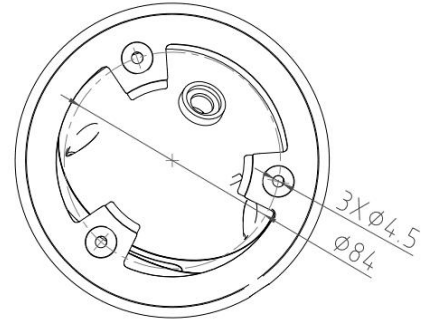

8MP Full Color Smart Dual Light Active Deterrence Network Dome Camera

- 8MP 1/1.8" CMOS Image Sensor, Smart Dual Light Dark Fighter Full Color Excellent Performance & High Definition of images.
- Outputs Max. 8MP: 3840*2160@25/30fps, H.265 Code, High Compression Rate, Ultra Low Bit Rate.
- 2.7~13.5mm 5X Motorized Lens, IR Light: Max. 40M, Warm Light: Max. 40M, **Red and Blue Warning Light**.
- ROI, SMART H.264 +/H.265+, AI H.264/H.265, Flexible Coding, Applicable to various bandwidth and storage environments.
- Rotation Mode, WDR, 3DNR, HLC, BLC, Digital Watermarking, Applicable to various monitoring scenes.
- Perimeter Protection: Intrusion, Tripwire (Support the classification & Detection of Human, Vehicle & Non-Motor).
- Abnormality Detection: Smart Motion Detection, Face Detection, People Counting, Heat Map.
- Support White Light Flash Alarm, Sound Alarm, Arm and Disarm.

Model No.	CB-ET806P-AZ
Camera	
Image Sensor	1/1.8" Progressive CMOS Image Sensor
Max. Resolution	8MP, 3840(H)*2160(V)
RAM & Flash	256MB RAM / 128MB ROM
Minimum Illumination	0.0006Lux(Color), 0.0003Lux (B/W), 0Lux (IR on)
Shutter Speed	1/3 s to 1/100, 000 s
Day / Night	Auto, Dual IR-Cut Filter, D/N Sensitive Switch / Mixed Mode Switch
Illumination Distance Range	IR Light: Max. 40M, Warm Light: Max. 40M, Red and Blue Warning Light
Illuminator Control	Auto / Manual
Smart IR	Supported
S/N Ratio	≥ 56dB
Angle Adjustment	Pan: 0° to 360°, Tilt: 0° to 90°, Rotate: 0° to 360°
Lens	
Lens	2.7-13.5mm Motorized Auto Focus Lens
Max. Aperture Ratio	F No. 1.2 (W) ~ 3.3(T)
Min. Object Distance	0.3M~INF(W), 1.5M~INF(T)
Lens Mount	M12
Max. Aperture	F1.2
Iris Type	Auto Iris
Focal Length & FOV