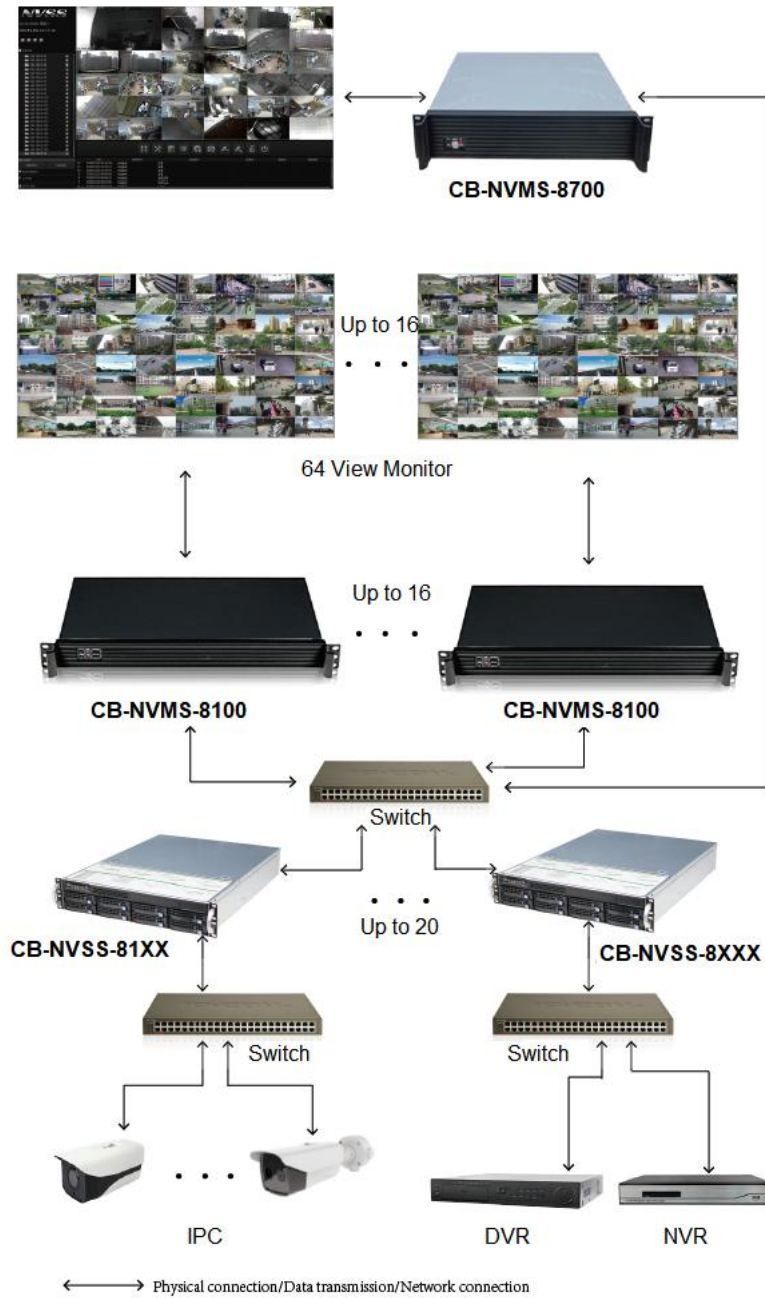

TV Wall Solution-1