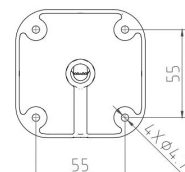

5MP Full Color Smart Dual Light Active Deterrence Network Bullet Camera

- 5MP 1/2.7" CMOS Image Sensor, Excellent Low Luminance Performance & High Definition of images.
- Outputs Max. 5MP: 2880*1620@25/30fps, H.265 Code, High Compression Rate, Ultra Low Bit Rate.
- 2.7~13.5mm 5X Motorized Lens, IR Light: Max. 50M, Warm Light: Max. 50M, **Red and Blue Warning Light**.
- ROI, SMART H.264 +/H.265+, AI H.264/H.265, Flexible Coding, Applicable to various bandwidth and storage environments.
- Rotation Mode, WDR, 3DNR, HLC, BLC, Digital Watermarking, Applicable to various monitoring scenes.
- Perimeter Protection: Intrusion, Tripwire (Support the classification & Detection of Human, Vehicle & Non-Motor).
- Abnormality Detection: Smart Motion Detection, Face Detection, People Counting, Heat Map.
- Support White Light Flash Alarm, Sound Alarm, Arm and Disarm.

Model No.	CB-RC506P-AZ
Camera	
Image Sensor	1/2.7" Progressive CMOS Image Sensor
Max. Resolution	5MP, 2880(H)*1620(V)
RAM & Flash	256MB RAM / 128MB ROM
Minimum Illumination	0.001Lux(Color), 0.0001Lux (B/W), 0Lux (IR on)
Shutter Speed	1/3 s to 1/100, 000 s
Day / Night	Auto, Dual IR-Cut Filter, D/N Sensitive Switch / Mixed Mode Switch
Illumination Distance Range	IR Light: Max. 50M, Warm Light: Max. 50M, Red and Blue Warning Light
Illuminator Control	Auto / Manual
Smart IR	Supported
S/N Ratio	≥ 56dB
Angle Adjustment	Pan: 0° to 360°, Tilt: 0° to 90°, Rotate: 0° to 360°
Lens	
Lens	2.7-13.5mm Motorized Auto Focus Lens
Max. Aperture Ratio	F No. 1.6 (W) ~ 3.3(T)
Min. Object Distance	0.3M~INF(W), 1.5M~INF(T)
Lens Mount	M12
Max. Aperture	F1.6
Iris Type	Auto Iris