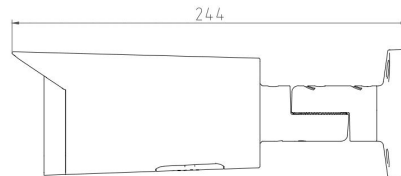

5MP Full Color Smart Dual Light Active Deterrence Network Bullet Camera

- 5MP 1/2.7" CMOS Image Sensor, Excellent Low Luminance Performance & High Definition of images.
- Outputs Max. 5MP: 2880*1620@25/30fps, H.265 Code, High Compression Rate, Ultra Low Bit Rate.
- 2.7~13.5mm 5X Motorized Lens, IR Light: Max. 50M, Warm Light: Max. 50M, **Red and Blue Warning Light**.
- ROI, SMART H.264 +/H.265+, AI H.264/H.265, Flexible Coding, Applicable to various bandwidth and storage environments.
- Rotation Mode, WDR, 3DNR, HLC, BLC, Digital Watermarking, Applicable to various monitoring scenes.
- Perimeter Protection: Intrusion, Tripwire (Support the classification & Detection of Human, Vehicle & Non-Motor).
- Abnormality Detection: Smart Motion Detection, Face Detection, People Counting, Heat Map.
- Support White Light Flash Alarm, Sound Alarm, Arm and Disarm.

Model No.	CB-RC506P-AZ
Camera	
Image Sensor	1/2.7" Progressive CMOS Image Sensor
Max. Resolution	5MP, 2880(H)*1620(V)
RAM & Flash	256MB RAM / 128MB ROM
Minimum Illumination	0.001Lux(Color), 0.0001Lux (B/W), 0Lux (IR on)
Shutter Speed	1/3 s to 1/100, 000 s
Day / Night	Auto, Dual IR-Cut Filter, D/N Sensitive Switch / Mixed Mode Switch
Illumination Distance Range	IR Light: Max. 50M, Warm Light: Max. 50M, Red and Blue Warning Light
Illuminator Control	Auto / Manual
Smart IR	Supported
S/N Ratio	≥ 56dB
Angle Adjustment	Pan: 0° to 360°, Tilt: 0° to 90°, Rotate: 0° to 360°
Lens	
Lens	2.7-13.5mm Motorized Auto Focus Lens
Max. Aperture Ratio	F No. 1.6 (W) ~ 3.3(T)
Min. Object Distance	0.3M~INF(W), 1.5M~INF(T)
Lens Mount	M12
Max. Aperture	F1.6
Iris Type	Auto Iris