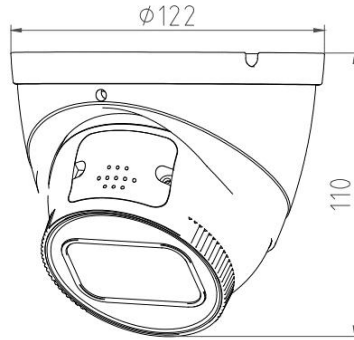

8MP Full Color Smart Dual Light Active Deterrence Network Dome Camera

- 8MP 1/1.8" CMOS Image Sensor, Smart Dual Light Dark Fighter Full Color Excellent Performance & High Definition of images.
- Outputs Max. 8MP: 3840*2160@25/30fps, H.265 Code, High Compression Rate, Ultra Low Bit Rate.
- 2.8mm / 3.6mm / 6.0mm Fixed Focal Lens, IR Light: Max. 40M, Warm Light: Max. 40M.
- ROI, SMART H.264 +/H.265+, AI H.264/H.265, Flexible Coding, Applicable to various bandwidth and storage environments.
- Rotation Mode, WDR, 3DNR, HLC, BLC, Digital Watermarking, Applicable to various monitoring scenes.
- Perimeter Protection: Intrusion, Tripwire (Support the classification & Detection of Human, Vehicle & Non-Motor).
- Abnormality Detection: Smart Motion Detection, Face Detection, People Counting, Heat Map.
- Support White Light Flash Alarm, Sound Alarm, Arm and Disarm.

Model No.	CB-EC806P
Camera	
Image Sensor	1/1.8" Progressive CMOS Image Sensor
Max. Resolution	8MP, 3840(H)*2160(V)
RAM & Flash	256MB RAM / 128MB ROM
Minimum Illumination	0.0006Lux(Color), 0.0003Lux (B/W), 0Lux (IR on)
Shutter Speed	1/3 s to 1/100, 000 s
Day / Night	Auto, Dual IR-Cut Filter, D/N Sensitive Switch / Mixed Mode Switch
Illumination Distance Range	IR Light: Max. 40M, Warm Light: Max. 40M
Illuminator Control	Auto / Manual
Smart IR	Supported
S/N Ratio	≥ 56dB
Angle Adjustment	Pan: 0° to 360°, Tilt: 0° to 90°, Rotate: 0° to 360°
Lens	
Lens	2.8mm / 3.6mm / 6.0mm Fixed Focal Lens
Max. Aperture Ratio	F No. 1.2
Min. Object Distance	2M
Lens Mount	M12
Max. Aperture	F1.2
Iris Type	Auto Iris
Focal Length & FOV	