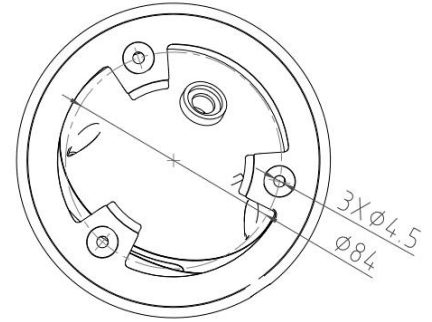

8MP Full Color Smart Dual Light Active Deterrence Network Dome Camera

- 8MP 1/1.8" CMOS Image Sensor, Smart Dual Light Dark Fighter Full Color Excellent Performance & High Definition of images.
- Outputs Max. 8MP: 3840*2160@25/30fps, H.265 Code, High Compression Rate, Ultra Low Bit Rate.
- 2.8mm / 3.6mm / 6.0mm Fixed Focal Lens, IR Light: Max. 40M, Warm Light: Max. 40M.
- ROI, SMART H.264 +/H.265+, AI H.264/H.265, Flexible Coding, Applicable to various bandwidth and storage environments.
- Rotation Mode, WDR, 3DNR, HLC, BLC, Digital Watermarking, Applicable to various monitoring scenes.
- Perimeter Protection: Intrusion, Tripwire (Support the classification & Detection of Human, Vehicle & Non-Motor).
- Abnormality Detection: Smart Motion Detection, Face Detection, People Counting, Heat Map.
- Support White Light Flash Alarm, Sound Alarm, Arm and Disarm.

Model No.	CB-EC806P
Camera	
Image Sensor	1/1.8" Progressive CMOS Image Sensor
Max. Resolution	8MP, 3840(H)*2160(V)
RAM & Flash	256MB RAM / 128MB ROM
Minimum Illumination	0.0006Lux(Color), 0.0003Lux (B/W), 0Lux (IR on)
Shutter Speed	1/3 s to 1/100, 000 s
Day / Night	Auto, Dual IR-Cut Filter, D/N Sensitive Switch / Mixed Mode Switch
Illumination Distance Range	IR Light: Max. 40M, Warm Light: Max. 40M
Illuminator Control	Auto / Manual
Smart IR	Supported
S/N Ratio	≥ 56dB
Angle Adjustment	Pan: 0° to 360°, Tilt: 0° to 90°, Rotate: 0° to 360°
Lens	
Lens	2.8mm / 3.6mm / 6.0mm Fixed Focal Lens
Max. Aperture Ratio	F No. 1.2
Min. Object Distance	2M
Lens Mount	M12
Max. Aperture	F1.2
Iris Type	Auto Iris
Focal Length & FOV