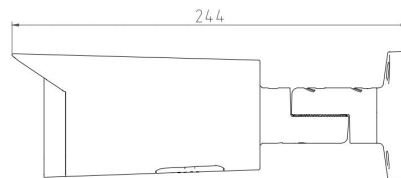

8MP Full Color Smart Dual Light Active Deterrence Network Bullet Camera

- 8MP 1/1.8" CMOS Image Sensor, Smart Dual Light Dark Fighter Full Color Excellent Performance & High Definition of images.
- Outputs Max. 8MP: 3840*2160@25/30fps, H.265 Code, High Compression Rate, Ultra Low Bit Rate.
- 2.7~13.5mm 5X Motorized Lens, IR: Max. 50M, Warm Light: Max. 50M
- ROI, SMART H.264 +/H.265+, AI H.264/H.265, Flexible Coding, Applicable to various bandwidth and storage environments.
- Rotation Mode, WDR, 3DNR, HLC, BLC, Digital Watermarking, Applicable to various monitoring scenes.
- Perimeter Protection: Intrusion, Tripwire (Support the classification & Detection of Human, Vehicle & Non-Motor).
- Abnormality Detection: Smart Motion Detection, Face Detection, People Counting, Heat Map.
- Support White Light Flash Alarm, Sound Alarm, Arm and Disarm.

Model No.	CB-RC806P-AZ
Camera	
Image Sensor	1/1.8" Progressive CMOS Image Sensor
Max. Resolution	8MP, 3840(H)*2160(V)
RAM & Flash	256MB RAM / 128MB ROM
Minimum Illumination	0.0006Lux(Color), 0.0003Lux (B/W), 0Lux (IR on)
Shutter Speed	1/3 s to 1/100, 000 s
Day / Night	Auto, Dual IR-Cut Filter, D/N Sensitive Switch / Mixed Mode Switch
Illumination Distance Range	IR: Max. 50M, Warm Light: Max. 50M
Illuminator Control	Auto / Manual
Smart IR	Supported
S/N Ratio	≥ 56dB
Angle Adjustment	Pan: 0° to 360°, Tilt: 0° to 90°, Rotate: 0° to 360°
Lens	
Lens	2.7-13.5mm Motorized Auto Focus Lens
Max. Aperture Ratio	F No. 1.2 (W) ~ 3.3(T)
Min. Object Distance	0.3M~INF(W), 1.5M~INF(T)
Lens Mount	M12
Max. Aperture	F1.2
Iris Type	Auto Iris