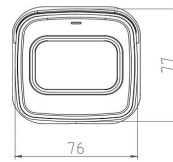

8MP Full Color Smart Dual Light Active Deterrence Network Bullet Camera

- 8MP 1/1.8" CMOS Image Sensor, Smart Dual Light Dark Fighter Full Color Excellent Performance & High Definition of images.
- Outputs Max. 8MP: 3840*2160@25/30fps, H.265 Code, High Compression Rate, Ultra Low Bit Rate.
- 2.8mm / 3.6mm / 6.0mm Fixed Focal Lens, IR: Max. 50M, Warm Light: Max. 50M, **Red and Blue Warning Light**.
- ROI, SMART H.264 +/H.265+, AI H.264/H.265, Flexible Coding, Applicable to various bandwidth and storage environments.
- Rotation Mode, WDR, 3DNR, HLC, BLC, Digital Watermarking, Applicable to various monitoring scenes.
- Perimeter Protection: Intrusion, Tripwire (Support the classification & Detection of Human, Vehicle & Non-Motor).
- Abnormality Detection: Smart Motion Detection, Face Detection, People Counting, Heat Map.
- Support White Light Flash Alarm, Sound Alarm, Arm and Disarm.

Model No.	CB-RT806P
Camera	
Image Sensor	1/1.8" Progressive CMOS Image Sensor
Max. Resolution	8MP, 3840(H)*2160(V)
RAM & Flash	256MB RAM / 128MB ROM
Minimum Illumination	0.0006Lux(Color), 0.0003Lux (B/W), 0Lux (IR on)
Shutter Speed	1/3 s to 1/100, 000 s
Day / Night	Auto, Dual IR-Cut Filter, D/N Sensitive Switch / Mixed Mode Switch
Illumination Distance Range	IR: Max. 50M, Warm Light: Max. 50M, Red and Blue Warning Light
Illuminator Control	Auto / Manual
Smart IR	Supported
S/N Ratio	≥ 56dB
Angle Adjustment	Pan: 0° to 360°, Tilt: 0° to 90°, Rotate: 0° to 360°
Lens	
Lens	2.8mm / 3.6mm / 6.0mm Fixed Focal Lens
Max. Aperture Ratio	F No. 1.2
Min. Object Distance	2M
Lens Mount	M12
Max. Aperture	F1.2
Iris Type	Auto Iris
Focal Length & FOV