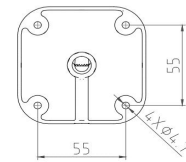

8MP Full Color Smart Dual Light Active Deterrence Network Bullet Camera

- 8MP 1/1.8" CMOS Image Sensor, Smart Dual Light Dark Fighter Full Color Excellent Performance & High Definition of images.
- Outputs Max. 8MP: 3840*2160@25/30fps, H.265 Code, High Compression Rate, Ultra Low Bit Rate.
- 2.8mm / 3.6mm / 6.0mm Fixed Focal Lens, IR: Max. 50M, Warm Light: Max. 50M, **Red and Blue Warning Light**.
- ROI, SMART H.264 +/H.265+, AI H.264/H.265, Flexible Coding, Applicable to various bandwidth and storage environments.
- Rotation Mode, WDR, 3DNR, HLC, BLC, Digital Watermarking, Applicable to various monitoring scenes.
- Perimeter Protection: Intrusion, Tripwire (Support the classification & Detection of Human, Vehicle & Non-Motor).
- Abnormality Detection: Smart Motion Detection, Face Detection, People Counting, Heat Map.
- Support White Light Flash Alarm, Sound Alarm, Arm and Disarm.

Model No.	CB-RT806P
Camera	
Image Sensor	1/1.8" Progressive CMOS Image Sensor
Max. Resolution	8MP, 3840(H)*2160(V)
RAM & Flash	256MB RAM / 128MB ROM
Minimum Illumination	0.0006Lux(Color), 0.0003Lux (B/W), 0Lux (IR on)
Shutter Speed	1/3 s to 1/100, 000 s
Day / Night	Auto, Dual IR-Cut Filter, D/N Sensitive Switch / Mixed Mode Switch
Illumination Distance Range	IR: Max. 50M, Warm Light: Max. 50M, Red and Blue Warning Light
Illuminator Control	Auto / Manual
Smart IR	Supported
S/N Ratio	≥ 56dB
Angle Adjustment	Pan: 0° to 360°, Tilt: 0° to 90°, Rotate: 0° to 360°
Lens	
Lens	2.8mm / 3.6mm / 6.0mm Fixed Focal Lens
Max. Aperture Ratio	F No. 1.2
Min. Object Distance	2M
Lens Mount	M12
Max. Aperture	F1.2
Iris Type	Auto Iris
Focal Length & FOV