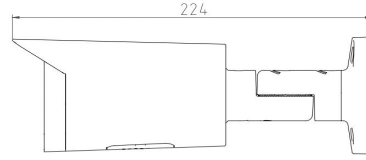

8MP Full Color Smart Dual Light Active Deterrence Network Bullet Camera

- 8MP 1/1.8" CMOS Image Sensor, Smart Dual Light Dark Fighter Full Color Excellent Performance & High Definition of images.
- Outputs Max. 8MP: 3840*2160@25/30fps, H.265 Code, High Compression Rate, Ultra Low Bit Rate.
- 2.8mm / 3.6mm / 6.0mm Fixed Focal Lens, IR: Max. 50M, Warm Light: Max. 50M, **Red and Blue Warning Light**.
- ROI, SMART H.264 +/H.265+, AI H.264/H.265, Flexible Coding, Applicable to various bandwidth and storage environments.
- Rotation Mode, WDR, 3DNR, HLC, BLC, Digital Watermarking, Applicable to various monitoring scenes.
- Perimeter Protection: Intrusion, Tripwire (Support the classification & Detection of Human, Vehicle & Non-Motor).
- Abnormality Detection: Smart Motion Detection, Face Detection, People Counting, Heat Map.
- Support White Light Flash Alarm, Sound Alarm, Arm and Disarm.

Model No.	CB-RT806P
Camera	
Image Sensor	1/1.8" Progressive CMOS Image Sensor
Max. Resolution	8MP, 3840(H)*2160(V)
RAM & Flash	256MB RAM / 128MB ROM
Minimum Illumination	0.0006Lux(Color), 0.0003Lux (B/W), 0Lux (IR on)
Shutter Speed	1/3 s to 1/100, 000 s
Day / Night	Auto, Dual IR-Cut Filter, D/N Sensitive Switch / Mixed Mode Switch
Illumination Distance Range	IR: Max. 50M, Warm Light: Max. 50M, Red and Blue Warning Light
Illuminator Control	Auto / Manual
Smart IR	Supported
S/N Ratio	≥ 56dB
Angle Adjustment	Pan: 0° to 360°, Tilt: 0° to 90°, Rotate: 0° to 360°
Lens	
Lens	2.8mm / 3.6mm / 6.0mm Fixed Focal Lens
Max. Aperture Ratio	F No. 1.2
Min. Object Distance	2M
Lens Mount	M12
Max. Aperture	F1.2
Iris Type	Auto Iris
Focal Length & FOV