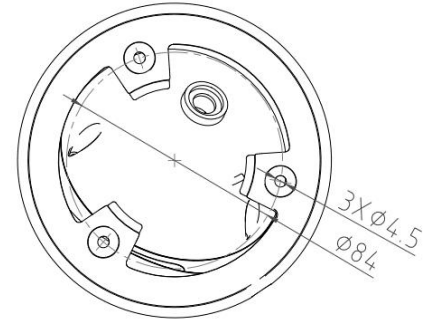

8MP Full Color Smart Dual Light Active Deterrence Network Dome Camera

- 8MP 1/1.8" CMOS Image Sensor, Smart Dual Light Dark Fighter Full Color Excellent Performance & High Definition of images.
- Outputs Max. 8MP: 3840*2160@25/30fps, H.265 Code, High Compression Rate, Ultra Low Bit Rate.
- 2.8mm / 3.6mm / 6.0mm Fixed Focal Lens, IR Light: Max. 40M, Warm Light: Max. 40M, **Red and Blue Warning Light**.
- ROI, SMART H.264 +/H.265+, AI H.264/H.265, Flexible Coding, Applicable to various bandwidth and storage environments.
- Rotation Mode, WDR, 3DNR, HLC, BLC, Digital Watermarking, Applicable to various monitoring scenes.
- Perimeter Protection: Intrusion, Tripwire (Support the classification & Detection of Human, Vehicle & Non-Motor).
- Abnormality Detection: Smart Motion Detection, Face Detection, People Counting, Video Metadata, Smart Object Detection, Heat Map.
- Support White Light Flash Alarm, Sound Alarm, Arm and Disarm.

Model No.	CB-ET808P
Camera	
Image Sensor	1/1.8" Progressive CMOS Image Sensor
Max. Resolution	8MP, 3840(H)*2160(V)
RAM & Flash	256MB RAM / 128MB ROM
Minimum Illumination	0.0006Lux(Color), 0.0003Lux (B/W), 0Lux (IR on)
Shutter Speed	1/3 s to 1/100, 000 s
Day / Night	Auto, Dual IR-Cut Filter, D/N Sensitive Switch / Mixed Mode Switch
Illumination Distance Range	IR Light: Max. 40M, Warm Light: Max. 40M, Red and Blue Warning Light
Illuminator Control	Auto / Manual
Smart IR	Supported
S/N Ratio	≥ 56dB
Angle Adjustment	Pan: 0° to 360°, Tilt: 0° to 90°, Rotate: 0° to 360°
Lens	
Lens	2.8mm / 3.6mm / 6.0mm Fixed Focal Lens
Max. Aperture Ratio	F No. 1.2
Min. Object Distance	2M
Lens Mount	M12
Max. Aperture	F1.2
Iris Type	Auto Iris