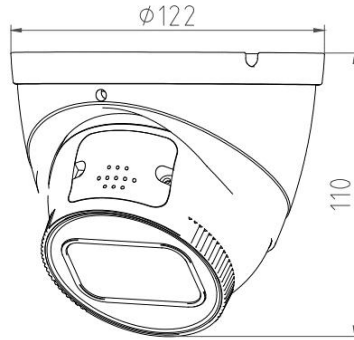

8MP Full Color Smart Dual Light Active Deterrence Network Dome Camera

- 8MP 1/1.8" CMOS Image Sensor, Smart Dual Light Dark Fighter Full Color Excellent Performance & High Definition of images.
- Outputs Max. 8MP: 3840*2160@25/30fps, H.265 Code, High Compression Rate, Ultra Low Bit Rate.
- 2.8mm / 3.6mm / 6.0mm Fixed Focal Lens, IR Light: Max. 40M, Warm Light: Max. 40M, **Red and Blue Warning Light**.
- ROI, SMART H.264 +/H.265+, AI H.264/H.265, Flexible Coding, Applicable to various bandwidth and storage environments.
- Rotation Mode, WDR, 3DNR, HLC, BLC, Digital Watermarking, Applicable to various monitoring scenes.
- Perimeter Protection: Intrusion, Tripwire (Support the classification & Detection of Human, Vehicle & Non-Motor).
- Abnormality Detection: Smart Motion Detection, Face Detection, People Counting, Video Metadata, Smart Object Detection, Heat Map.
- Support White Light Flash Alarm, Sound Alarm, Arm and Disarm.

Model No.	CB-ET808P
Camera	
Image Sensor	1/1.8" Progressive CMOS Image Sensor
Max. Resolution	8MP, 3840(H)*2160(V)
RAM & Flash	256MB RAM / 128MB ROM
Minimum Illumination	0.0006Lux(Color), 0.0003Lux (B/W), 0Lux (IR on)
Shutter Speed	1/3 s to 1/100, 000 s
Day / Night	Auto, Dual IR-Cut Filter, D/N Sensitive Switch / Mixed Mode Switch
Illumination Distance Range	IR Light: Max. 40M, Warm Light: Max. 40M, Red and Blue Warning Light
Illuminator Control	Auto / Manual
Smart IR	Supported
S/N Ratio	≥ 56dB
Angle Adjustment	Pan: 0° to 360°, Tilt: 0° to 90°, Rotate: 0° to 360°
Lens	
Lens	2.8mm / 3.6mm / 6.0mm Fixed Focal Lens
Max. Aperture Ratio	F No. 1.2
Min. Object Distance	2M
Lens Mount	M12
Max. Aperture	F1.2
Iris Type	Auto Iris