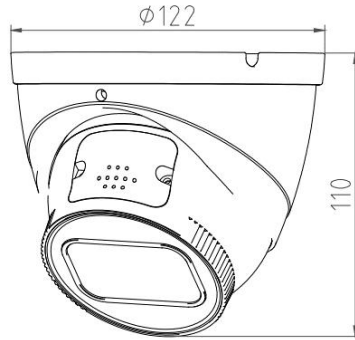

## 8MP Full Color Smart Dual Light Active Deterrence Network Dome Camera

- 8MP 1/1.8" CMOS Image Sensor, Smart Dual Light Dark Fighter Full Color Excellent Performance & High Definition of images.
- Outputs Max. 8MP: 3840\*2160@25/30fps, H.265 Code, High Compression Rate, Ultra Low Bit Rate.
- 2.7~13.5mm 5X Motorized Lens, IR Light: Max. 40M, Warm Light: Max. 40M, **Red and Blue Warning Light**.
- ROI, SMART H.264 +/H.265+, AI H.264/H.265, Flexible Coding, Applicable to various bandwidth and storage environments.
- Rotation Mode, WDR, 3DNR, HLC, BLC, Digital Watermarking, Applicable to various monitoring scenes.
- Perimeter Protection: Intrusion, Tripwire (Support the classification & Detection of Human, Vehicle & Non-Motor).
- Abnormality Detection: Smart Motion Detection, Face Detection, People Counting, Video Metadata, Smart Object Detection, Heat Map.
- Support White Light Flash Alarm, Sound Alarm, Arm and Disarm.

Model No.	CB-ET808P-AZ
<b>Camera</b>	
Image Sensor	1/1.8" Progressive CMOS Image Sensor
Max. Resolution	8MP, 3840(H)*2160(V)
RAM & Flash	256MB RAM / 128MB ROM
Minimum Illumination	0.0006Lux(Color), 0.0003Lux (B/W), 0Lux (IR on)
Shutter Speed	1/3 s to 1/100, 000 s
Day / Night	Auto, Dual IR-Cut Filter, D/N Sensitive Switch / Mixed Mode Switch
Illumination Distance Range	IR Light: Max. 40M, Warm Light: Max. 40M, <b>Red and Blue Warning Light</b>
Illuminator Control	Auto / Manual
Smart IR	Supported
S/N Ratio	≥ 56dB
Angle Adjustment	Pan: 0° to 360°, Tilt: 0° to 90°, Rotate: 0° to 360°
<b>Lens</b>	
Lens	2.7-13.5mm Motorized Auto Focus Lens
Max. Aperture Ratio	F No. 1.2 (W) ~ 3.3(T)
Min. Object Distance	0.3M~INF(W), 1.5M~INF(T)
Lens Mount	M12
Max. Aperture	F1.2
Iris Type	Auto Iris