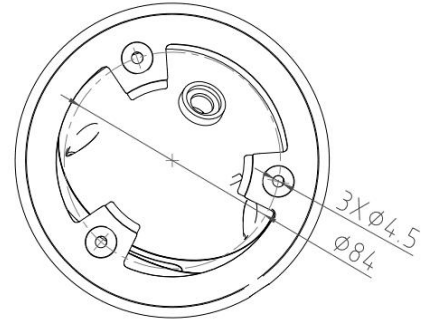

## 8MP Full Color Smart Dual Light Active Deterrence Network Dome Camera

- 8MP 1/1.8" CMOS Image Sensor, Smart Dual Light Dark Fighter Full Color Excellent Performance & High Definition of images.
- Outputs Max. 8MP: 3840\*2160@25/30fps, H.265 Code, High Compression Rate, Ultra Low Bit Rate.
- 2.7~13.5mm 5X Motorized Lens, IR Light: Max. 40M, Warm Light: Max. 40M, **Red and Blue Warning Light**.
- ROI, SMART H.264 +/H.265+, AI H.264/H.265, Flexible Coding, Applicable to various bandwidth and storage environments.
- Rotation Mode, WDR, 3DNR, HLC, BLC, Digital Watermarking, Applicable to various monitoring scenes.
- Perimeter Protection: Intrusion, Tripwire (Support the classification & Detection of Human, Vehicle & Non-Motor).
- Abnormality Detection: Smart Motion Detection, Face Detection, People Counting, Video Metadata, Smart Object Detection, Heat Map.
- Support White Light Flash Alarm, Sound Alarm, Arm and Disarm.

Model No.	CB-ET808P-AZ
<b>Camera</b>	
Image Sensor	1/1.8" Progressive CMOS Image Sensor
Max. Resolution	8MP, 3840(H)*2160(V)
RAM & Flash	256MB RAM / 128MB ROM
Minimum Illumination	0.0006Lux(Color), 0.0003Lux (B/W), 0Lux (IR on)
Shutter Speed	1/3 s to 1/100, 000 s
Day / Night	Auto, Dual IR-Cut Filter, D/N Sensitive Switch / Mixed Mode Switch
Illumination Distance Range	IR Light: Max. 40M, Warm Light: Max. 40M, <b>Red and Blue Warning Light</b>
Illuminator Control	Auto / Manual
Smart IR	Supported
S/N Ratio	≥ 56dB
Angle Adjustment	Pan: 0° to 360°, Tilt: 0° to 90°, Rotate: 0° to 360°
<b>Lens</b>	
Lens	2.7-13.5mm Motorized Auto Focus Lens
Max. Aperture Ratio	F No. 1.2 (W) ~ 3.3(T)
Min. Object Distance	0.3M~INF(W), 1.5M~INF(T)
Lens Mount	M12
Max. Aperture	F1.2
Iris Type	Auto Iris