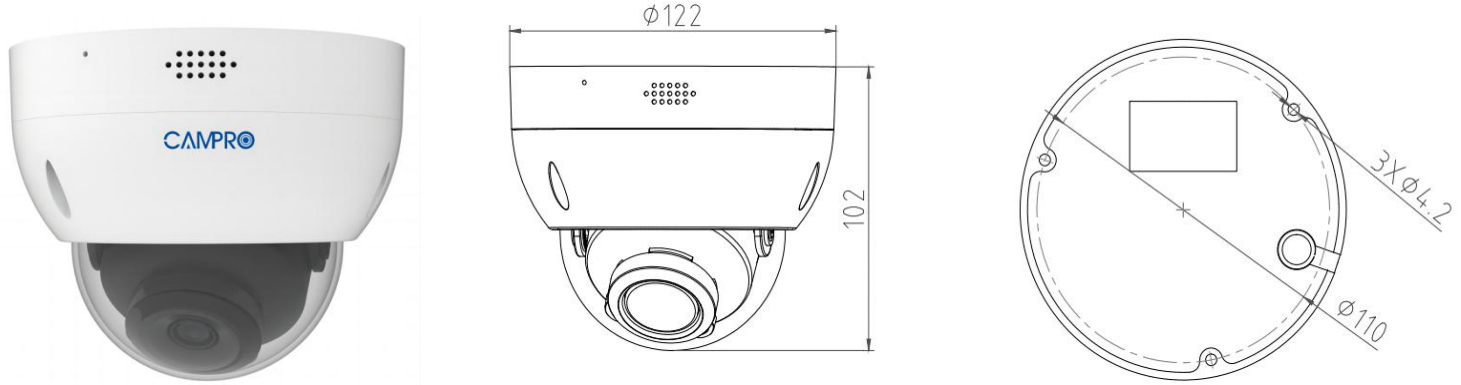

## 8MP Full Color Smart Dual Light Active Deterrence Network Dome Camera

- 8MP 1/1.8" CMOS Image Sensor, Smart Dual Light Dark Fighter Full Color Excellent Performance & High Definition of images.
- Outputs Max. 8MP: 3840\*2160@25/30fps, H.265 Code, High Compression Rate, Ultra Low Bit Rate.
- 2.7~13.5mm 5X Motorized Lens, IR Light: Max. 40M, Warm Light: Max. 40M, **Red and Blue Warning Light**.
- ROI, SMART H.264 +/H.265+, AI H.264/H.265, Flexible Coding, Applicable to various bandwidth and storage environments.
- Rotation Mode, WDR, 3DNR, HLC, BLC, Digital Watermarking, Applicable to various monitoring scenes.
- Perimeter Protection: Intrusion, Tripwire (Support the classification & Detection of Human, Vehicle & Non-Motor).
- Abnormality Detection: Smart Motion Detection, Face Detection, People Counting, Video Metadata, Smart Object Detection, Heat Map.
- Support White Light Flash Alarm, Sound Alarm, Arm and Disarm.

Model No.	CB-FT808P-AZ
<b>Camera</b>	
Image Sensor	1/1.8" Progressive CMOS Image Sensor
Max. Resolution	8MP, 3840(H)*2160(V)
RAM & Flash	256MB RAM / 128MB ROM
Minimum Illumination	0.0006Lux(Color), 0.0003Lux (B/W), 0Lux (IR on)
Shutter Speed	1/3 s to 1/100, 000 s
Day / Night	Auto, Dual IR-Cut Filter, D/N Sensitive Switch / Mixed Mode Switch
Illumination Distance Range	IR Light: Max. 40M, Warm Light: Max. 40M, <b>Red and Blue Warning Light</b>
Illuminator Control	Auto / Manual
Smart IR	Supported
S/N Ratio	≥ 56dB
Angle Adjustment	Pan: 0° to 360°, Tilt: 0° to 90°, Rotate: 0° to 360°
<b>Lens</b>	
Lens	2.7-13.5mm Motorized Auto Focus Lens
Max. Aperture Ratio	F No. 1.2 (W) ~ 3.3(T)
Min. Object Distance	0.3M~INF(W), 1.5M~INF(T)
Lens Mount	M12
Max. Aperture	F1.2
Iris Type	Auto Iris