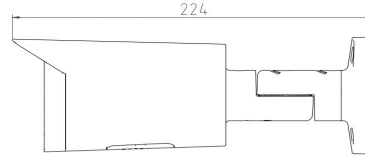

8MP Full Color Smart Dual Light Active Deterrence Network Bullet Camera

- 8MP 1/1.8" CMOS Image Sensor, Smart Dual Light Dark Fighter Full Color Excellent Performance & High Definition of images.
- Outputs Max. 8MP: 3840*2160@25/30fps, H.265 Code, High Compression Rate, Ultra Low Bit Rate.
- 2.8mm / 3.6mm / 6.0mm Fixed Focal Lens, IR: Max. 50M, Warm Light: Max. 50M, **Red and Blue Warning Light**.
- ROI, SMART H.264 +/H.265+, AI H.264/H.265, Flexible Coding, Applicable to various bandwidth and storage environments.
- Rotation Mode, WDR, 3DNR, HLC, BLC, Digital Watermarking, Applicable to various monitoring scenes.
- Perimeter Protection: Intrusion, Tripwire (Support the classification & Detection of Human, Vehicle & Non-Motor).
- Abnormality Detection: Smart Motion Detection, Face Detection, People Counting, Video Metadata, Smart Object Detection, Heat Map.
- Support White Light Flash Alarm, Sound Alarm, Arm and Disarm.

Model No.	CB-RT808P
Camera	
Image Sensor	1/1.8" Progressive CMOS Image Sensor
Max. Resolution	8MP, 3840(H)*2160(V)
RAM & Flash	256MB RAM / 128MB ROM
Minimum Illumination	0.0006Lux(Color), 0.0003Lux (B/W), 0Lux (IR on)
Shutter Speed	1/3 s to 1/100, 000 s
Day / Night	Auto, Dual IR-Cut Filter, D/N Sensitive Switch / Mixed Mode Switch
Illumination Distance Range	IR: Max. 50M, Warm Light: Max. 50M, Red and Blue Warning Light
Illuminator Control	Auto / Manual
Smart IR	Supported
S/N Ratio	≥ 56dB
Angle Adjustment	Pan: 0° to 360°, Tilt: 0° to 90°, Rotate: 0° to 360°
Lens	
Lens	2.8mm / 3.6mm / 6.0mm Fixed Focal Lens
Max. Aperture Ratio	F No. 1.2
Min. Object Distance	2M
Lens Mount	M12
Max. Aperture	F1.2
Iris Type	Auto Iris