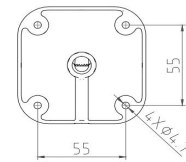

8MP Full Color Smart Dual Light Active Deterrence Network Bullet Camera

- 8MP 1/1.8" CMOS Image Sensor, Smart Dual Light Dark Fighter Full Color Excellent Performance & High Definition of images.
- Outputs Max. 8MP: 3840*2160@25/30fps, H.265 Code, High Compression Rate, Ultra Low Bit Rate.
- 2.8mm / 3.6mm / 6.0mm Fixed Focal Lens, IR: Max. 50M, Warm Light: Max. 50M, **Red and Blue Warning Light**.
- ROI, SMART H.264 +/H.265+, AI H.264/H.265, Flexible Coding, Applicable to various bandwidth and storage environments.
- Rotation Mode, WDR, 3DNR, HLC, BLC, Digital Watermarking, Applicable to various monitoring scenes.
- Perimeter Protection: Intrusion, Tripwire (Support the classification & Detection of Human, Vehicle & Non-Motor).
- Abnormality Detection: Smart Motion Detection, Face Detection, People Counting, Video Metadata, Smart Object Detection, Heat Map.
- Support White Light Flash Alarm, Sound Alarm, Arm and Disarm.

Model No.	CB-RT808P
Camera	
Image Sensor	1/1.8" Progressive CMOS Image Sensor
Max. Resolution	8MP, 3840(H)*2160(V)
RAM & Flash	256MB RAM / 128MB ROM
Minimum Illumination	0.0006Lux(Color), 0.0003Lux (B/W), 0Lux (IR on)
Shutter Speed	1/3 s to 1/100, 000 s
Day / Night	Auto, Dual IR-Cut Filter, D/N Sensitive Switch / Mixed Mode Switch
Illumination Distance Range	IR: Max. 50M, Warm Light: Max. 50M, Red and Blue Warning Light
Illuminator Control	Auto / Manual
Smart IR	Supported
S/N Ratio	≥ 56dB
Angle Adjustment	Pan: 0° to 360°, Tilt: 0° to 90°, Rotate: 0° to 360°
Lens	
Lens	2.8mm / 3.6mm / 6.0mm Fixed Focal Lens
Max. Aperture Ratio	F No. 1.2
Min. Object Distance	2M
Lens Mount	M12
Max. Aperture	F1.2
Iris Type	Auto Iris