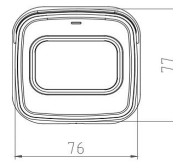

8MP Full Color Smart Dual Light Active Deterrence Network Bullet Camera

- 8MP 1/1.8" CMOS Image Sensor, Smart Dual Light Dark Fighter Full Color Excellent Performance & High Definition of images.
- Outputs Max. 8MP: 3840*2160@25/30fps, H.265 Code, High Compression Rate, Ultra Low Bit Rate.
- 2.8mm / 3.6mm / 6.0mm Fixed Focal Lens, IR: Max. 50M, Warm Light: Max. 50M, **Red and Blue Warning Light**.
- ROI, SMART H.264 +/H.265+, AI H.264/H.265, Flexible Coding, Applicable to various bandwidth and storage environments.
- Rotation Mode, WDR, 3DNR, HLC, BLC, Digital Watermarking, Applicable to various monitoring scenes.
- Perimeter Protection: Intrusion, Tripwire (Support the classification & Detection of Human, Vehicle & Non-Motor).
- Abnormality Detection: Smart Motion Detection, Face Detection, People Counting, Video Metadata, Smart Object Detection, Heat Map.
- Support White Light Flash Alarm, Sound Alarm, Arm and Disarm.

Model No.	CB-RT808P
Camera	
Image Sensor	1/1.8" Progressive CMOS Image Sensor
Max. Resolution	8MP, 3840(H)*2160(V)
RAM & Flash	256MB RAM / 128MB ROM
Minimum Illumination	0.0006Lux(Color), 0.0003Lux (B/W), 0Lux (IR on)
Shutter Speed	1/3 s to 1/100, 000 s
Day / Night	Auto, Dual IR-Cut Filter, D/N Sensitive Switch / Mixed Mode Switch
Illumination Distance Range	IR: Max. 50M, Warm Light: Max. 50M, Red and Blue Warning Light
Illuminator Control	Auto / Manual
Smart IR	Supported
S/N Ratio	≥ 56dB
Angle Adjustment	Pan: 0° to 360°, Tilt: 0° to 90°, Rotate: 0° to 360°
Lens	
Lens	2.8mm / 3.6mm / 6.0mm Fixed Focal Lens
Max. Aperture Ratio	F No. 1.2
Min. Object Distance	2M
Lens Mount	M12
Max. Aperture	F1.2
Iris Type	Auto Iris