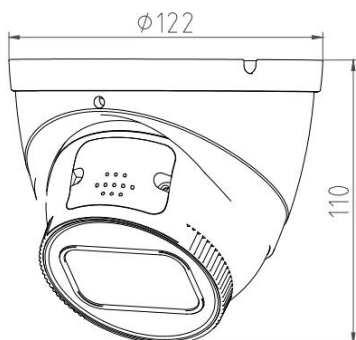

5MP Smart Dual Light Active Deterrence Network Dome Camera

- 5MP 1/2.7" CMOS Image Sensor, Excellent Low Luminance Performance & High Definition of images.
- Outputs Max. 5MP: 2880*1620@25/30fps, H.265 Code, High Compression Rate, Ultra Low Bit Rate.
- 2.7~13.5mm 5X Motorized Lens, IR Light: Max. 40M, Warm Light: Max. 30M.
- ROI, SMART H.264 +/H.265+, AI H.264/H.265, Flexible Coding, Applicable to various bandwidth and storage environments.
- Rotation Mode, WDR, 3DNR, HLC, BLC, Digital Watermarking, Applicable to various monitoring scenes.
- Perimeter Protection: Intrusion, Tripwire (Support the classification & Detection of Human, Vehicle & Non-Motor).
- Abnormality Detection: Smart Motion Detection, Face Detection, People Counting, Heat Map.

Model No.	CB-ED506P-AZ
Camera	
Image Sensor	1/2.7" Progressive CMOS Image Sensor
Max. Resolution	5MP, 2880(H)*1620(V)
RAM & Flash	256MB RAM / 128MB ROM
Minimum Illumination	0.001Lux(Color), 0.0001Lux (B/W), 0Lux (IR on)
Shutter Speed	1/3 s to 1/100, 000 s
Day / Night	Auto, Dual IR-Cut Filter, D/N Sensitive Switch / Mixed Mode Switch
Illumination Distance Range	IR Light: Max. 40M, Warm Light: Max. 30M
Illuminator Control	Auto / Manual
Smart IR	Supported
S/N Ratio	≥ 56dB
Angle Adjustment	Pan: 0° to 360°, Tilt: 0° to 90°, Rotate: 0° to 360°
Lens	
Lens	2.7-13.5mm Motorized Auto Focus Lens
Max. Aperture Ratio	F No. 1.6 (W) ~ 3.3(T)
Min. Object Distance	0.3M~INF(W), 1.5M~INF(T)
Lens Mount	M12
Max. Aperture	F1.6
Iris Type	Auto Iris
Focal Length & FOV	