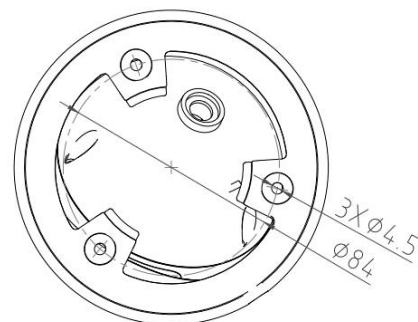

5MP Smart Dual Light Active Deterrence Network Dome Camera

- 5MP 1/2.7" CMOS Image Sensor, Excellent Low Luminance Performance & High Definition of images.
- Outputs Max. 5MP: 2880*1620@25/30fps, H.265 Code, High Compression Rate, Ultra Low Bit Rate.
- 2.7~13.5mm 5X Motorized Lens, IR Light: Max. 40M, Warm Light: Max. 30M.
- ROI, SMART H.264 +/H.265+, AI H.264/H.265, Flexible Coding, Applicable to various bandwidth and storage environments.
- Rotation Mode, WDR, 3DNR, HLC, BLC, Digital Watermarking, Applicable to various monitoring scenes.
- Perimeter Protection: Intrusion, Tripwire (Support the classification & Detection of Human, Vehicle & Non-Motor).
- Abnormality Detection: Smart Motion Detection, Face Detection, People Counting, Heat Map.

Model No.	CB-ED506P-AZ
Camera	
Image Sensor	1/2.7" Progressive CMOS Image Sensor
Max. Resolution	5MP, 2880(H)*1620(V)
RAM & Flash	256MB RAM / 128MB ROM
Minimum Illumination	0.001Lux(Color), 0.0001Lux (B/W), 0Lux (IR on)
Shutter Speed	1/3 s to 1/100, 000 s
Day / Night	Auto, Dual IR-Cut Filter, D/N Sensitive Switch / Mixed Mode Switch
Illumination Distance Range	IR Light: Max. 40M, Warm Light: Max. 30M
Illuminator Control	Auto / Manual
Smart IR	Supported
S/N Ratio	≥ 56dB
Angle Adjustment	Pan: 0° to 360°, Tilt: 0° to 90°, Rotate: 0° to 360°
Lens	
Lens	2.7-13.5mm Motorized Auto Focus Lens
Max. Aperture Ratio	F No. 1.6 (W) ~ 3.3(T)
Min. Object Distance	0.3M~INF(W), 1.5M~INF(T)
Lens Mount	M12
Max. Aperture	F1.6
Iris Type	Auto Iris
Focal Length & FOV	