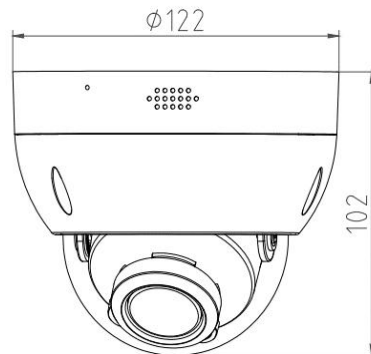

## 5MP Smart Dual Light Active Deterrence Network Dome Camera

- 5MP 1/2.7" CMOS Image Sensor, Excellent Low Luminance Performance & High Definition of images.
- Outputs Max. 5MP: 2880\*1620@25/30fps, H.265 Code, High Compression Rate, Ultra Low Bit Rate.
- 2.8mm / 3.6mm / 6.0mm Fixed Focal Lens, IR Light: Max. 50M, Warm Light: Max. 40M.
- ROI, SMART H.264 +/H.265+, AI H.264/H.265, Flexible Coding, Applicable to various bandwidth and storage environments.
- Rotation Mode, WDR, 3DNR, HLC, BLC, Digital Watermarking, Applicable to various monitoring scenes.
- Perimeter Protection: Intrusion, Tripwire (Support the classification & Detection of Human, Vehicle & Non-Motor).
- Abnormality Detection: Smart Motion Detection, Face Detection, People Counting, Heat Map.

Model No.	CB-FD506P
<b>Camera</b>	
Image Sensor	1/2.7" Progressive CMOS Image Sensor
Max. Resolution	5MP, 2880(H)*1620(V)
RAM & Flash	256MB RAM / 128MB ROM
Minimum Illumination	0.001Lux(Color), 0.0001Lux (B/W), 0Lux (IR on)
Shutter Speed	1/3 s to 1/100, 000 s
Day / Night	Auto, Dual IR-Cut Filter, D/N Sensitive Switch / Mixed Mode Switch
Illumination Distance Range	IR Light: Max. 50M, Warm Light: Max. 40M
Illuminator Control	Auto / Manual
Smart IR	Supported
S/N Ratio	≥ 56dB
Angle Adjustment	Pan: 0° to 360°, Tilt: 0° to 90°, Rotate: 0° to 360°
<b>Lens</b>	
Lens	2.8mm / 3.6mm / 6.0mm Fixed Focal Lens
Max. Aperture Ratio	F No. 1.6
Min. Object Distance	2M
Lens Mount	M12
Max. Aperture	F1.6
Iris Type	Auto Iris
<b>Focal Length &amp; FOV</b>	