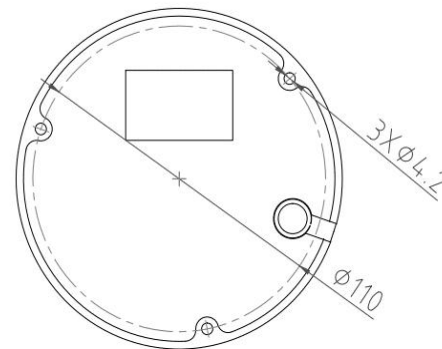

## 5MP Smart Dual Light Active Deterrence Network Dome Camera

- 5MP 1/2.7" CMOS Image Sensor, Excellent Low Luminance Performance & High Definition of images.
- Outputs Max. 5MP: 2880\*1620@25/30fps, H.265 Code, High Compression Rate, Ultra Low Bit Rate.
- 2.8mm / 3.6mm / 6.0mm Fixed Focal Lens, IR Light: Max. 50M, Warm Light: Max. 40M.
- ROI, SMART H.264 +/H.265+, AI H.264/H.265, Flexible Coding, Applicable to various bandwidth and storage environments.
- Rotation Mode, WDR, 3DNR, HLC, BLC, Digital Watermarking, Applicable to various monitoring scenes.
- Perimeter Protection: Intrusion, Tripwire (Support the classification & Detection of Human, Vehicle & Non-Motor).
- Abnormality Detection: Smart Motion Detection, Face Detection, People Counting, Heat Map.

Model No.	CB-FD506P
<b>Camera</b>	
Image Sensor	1/2.7" Progressive CMOS Image Sensor
Max. Resolution	5MP, 2880(H)*1620(V)
RAM & Flash	256MB RAM / 128MB ROM
Minimum Illumination	0.001Lux(Color), 0.0001Lux (B/W), 0Lux (IR on)
Shutter Speed	1/3 s to 1/100, 000 s
Day / Night	Auto, Dual IR-Cut Filter, D/N Sensitive Switch / Mixed Mode Switch
Illumination Distance Range	IR Light: Max. 50M, Warm Light: Max. 40M
Illuminator Control	Auto / Manual
Smart IR	Supported
S/N Ratio	≥ 56dB
Angle Adjustment	Pan: 0° to 360°, Tilt: 0° to 90°, Rotate: 0° to 360°
<b>Lens</b>	
Lens	2.8mm / 3.6mm / 6.0mm Fixed Focal Lens
Max. Aperture Ratio	F No. 1.6
Min. Object Distance	2M
Lens Mount	M12
Max. Aperture	F1.6
Iris Type	Auto Iris
<b>Focal Length &amp; FOV</b>	