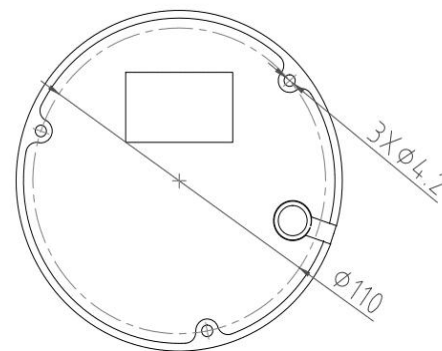

5MP Smart Dual Light Active Deterrence Network Dome Camera

- 5MP 1/2.7" CMOS Image Sensor, Excellent Low Luminance Performance & High Definition of images.
- Outputs Max. 5MP: 2880*1620@25/30fps, H.265 Code, High Compression Rate, Ultra Low Bit Rate.
- 2.7~13.5mm 5X Motorized Lens, IR Light: Max. 50M, Warm Light: Max. 40M.
- ROI, SMART H.264 +/H.265+, AI H.264/H.265, Flexible Coding, Applicable to various bandwidth and storage environments.
- Rotation Mode, WDR, 3DNR, HLC, BLC, Digital Watermarking, Applicable to various monitoring scenes.
- Perimeter Protection: Intrusion, Tripwire (Support the classification & Detection of Human, Vehicle & Non-Motor).
- Abnormality Detection: Smart Motion Detection, Face Detection, People Counting, Heat Map.

Model No.	CB-FD506P-AZ
Camera	
Image Sensor	1/2.7" Progressive CMOS Image Sensor
Max. Resolution	5MP, 2880(H)*1620(V)
RAM & Flash	256MB RAM / 128MB ROM
Minimum Illumination	0.001Lux(Color), 0.0001Lux (B/W), 0Lux (IR on)
Shutter Speed	1/3 s to 1/100, 000 s
Day / Night	Auto, Dual IR-Cut Filter, D/N Sensitive Switch / Mixed Mode Switch
Illumination Distance Range	IR Light: Max. 50M, Warm Light: Max. 40M
Illuminator Control	Auto / Manual
Smart IR	Supported
S/N Ratio	≥ 56dB
Angle Adjustment	Pan: 0° to 360°, Tilt: 0° to 90°, Rotate: 0° to 360°
Lens	
Lens	2.7-13.5mm Motorized Auto Focus Lens
Max. Aperture Ratio	F No. 1.6 (W) ~ 3.3(T)
Min. Object Distance	0.3M~INF(W), 1.5M~INF(T)
Lens Mount	M12
Max. Aperture	F1.6
Iris Type	Auto Iris
Focal Length & FOV	