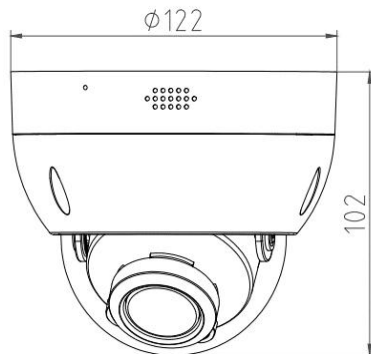

5MP Smart Dual Light Active Deterrence Network Dome Camera

- 5MP 1/2.7" CMOS Image Sensor, Excellent Low Luminance Performance & High Definition of images.
- Outputs Max. 5MP: 2880*1620@25/30fps, H.265 Code, High Compression Rate, Ultra Low Bit Rate.
- 2.7~13.5mm 5X Motorized Lens, IR Light: Max. 50M, Warm Light: Max. 40M.
- ROI, SMART H.264 +/H.265+, AI H.264/H.265, Flexible Coding, Applicable to various bandwidth and storage environments.
- Rotation Mode, WDR, 3DNR, HLC, BLC, Digital Watermarking, Applicable to various monitoring scenes.
- Perimeter Protection: Intrusion, Tripwire (Support the classification & Detection of Human, Vehicle & Non-Motor).
- Abnormality Detection: Smart Motion Detection, Face Detection, People Counting, Heat Map.

Model No.	CB-FD506P-AZ
Camera	
Image Sensor	1/2.7" Progressive CMOS Image Sensor
Max. Resolution	5MP, 2880(H)*1620(V)
RAM & Flash	256MB RAM / 128MB ROM
Minimum Illumination	0.001Lux(Color), 0.0001Lux (B/W), 0Lux (IR on)
Shutter Speed	1/3 s to 1/100, 000 s
Day / Night	Auto, Dual IR-Cut Filter, D/N Sensitive Switch / Mixed Mode Switch
Illumination Distance Range	IR Light: Max. 50M, Warm Light: Max. 40M
Illuminator Control	Auto / Manual
Smart IR	Supported
S/N Ratio	≥ 56dB
Angle Adjustment	Pan: 0° to 360°, Tilt: 0° to 90°, Rotate: 0° to 360°
Lens	
Lens	2.7-13.5mm Motorized Auto Focus Lens
Max. Aperture Ratio	F No. 1.6 (W) ~ 3.3(T)
Min. Object Distance	0.3M~INF(W), 1.5M~INF(T)
Lens Mount	M12
Max. Aperture	F1.6
Iris Type	Auto Iris
Focal Length & FOV	