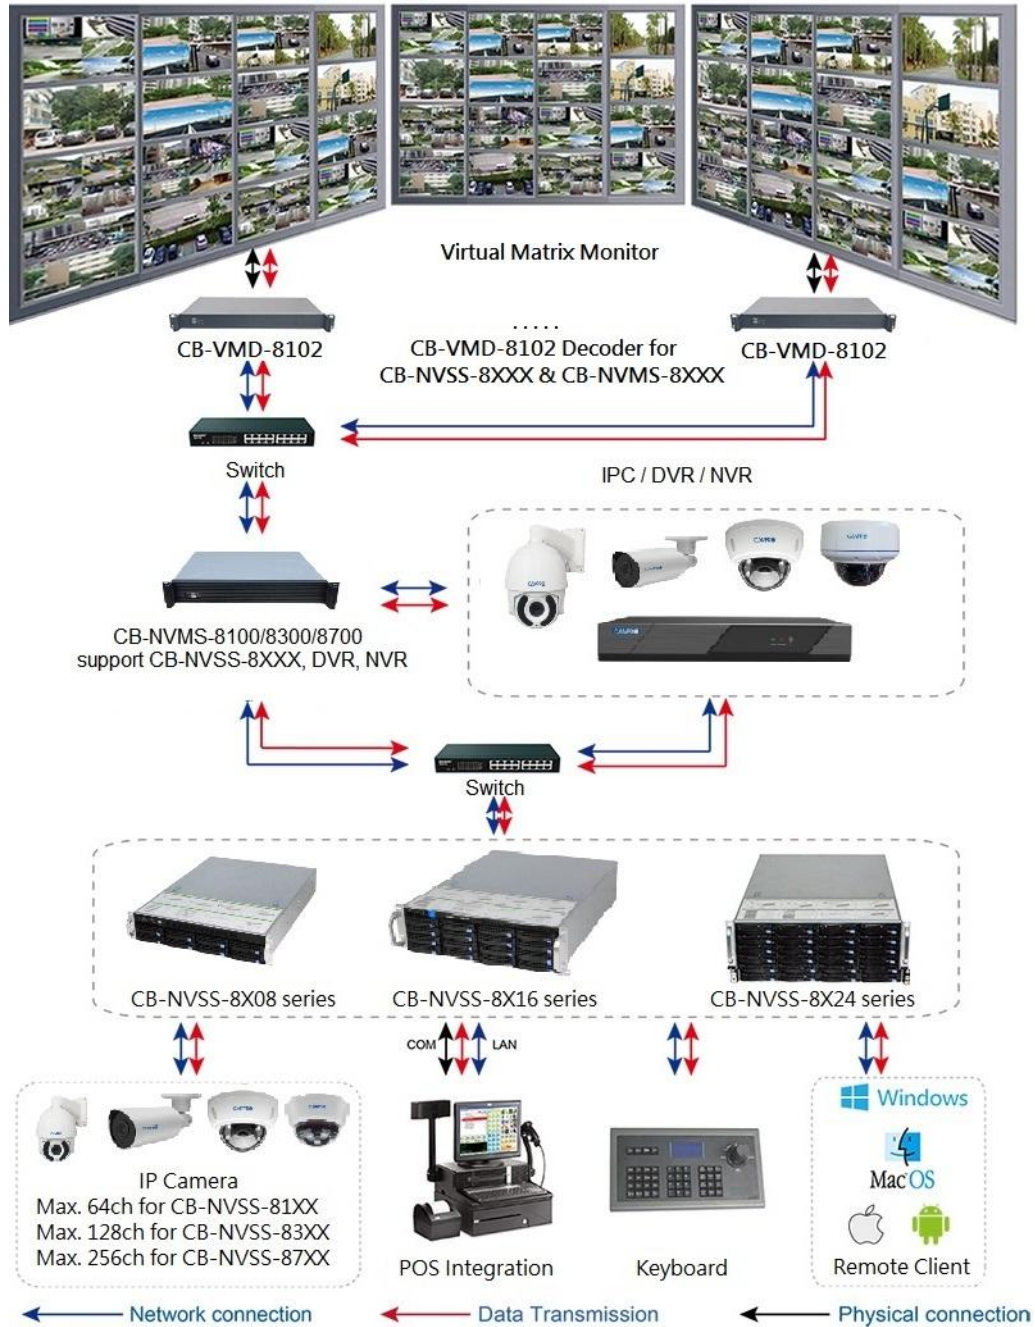

TV Wall Solution-2