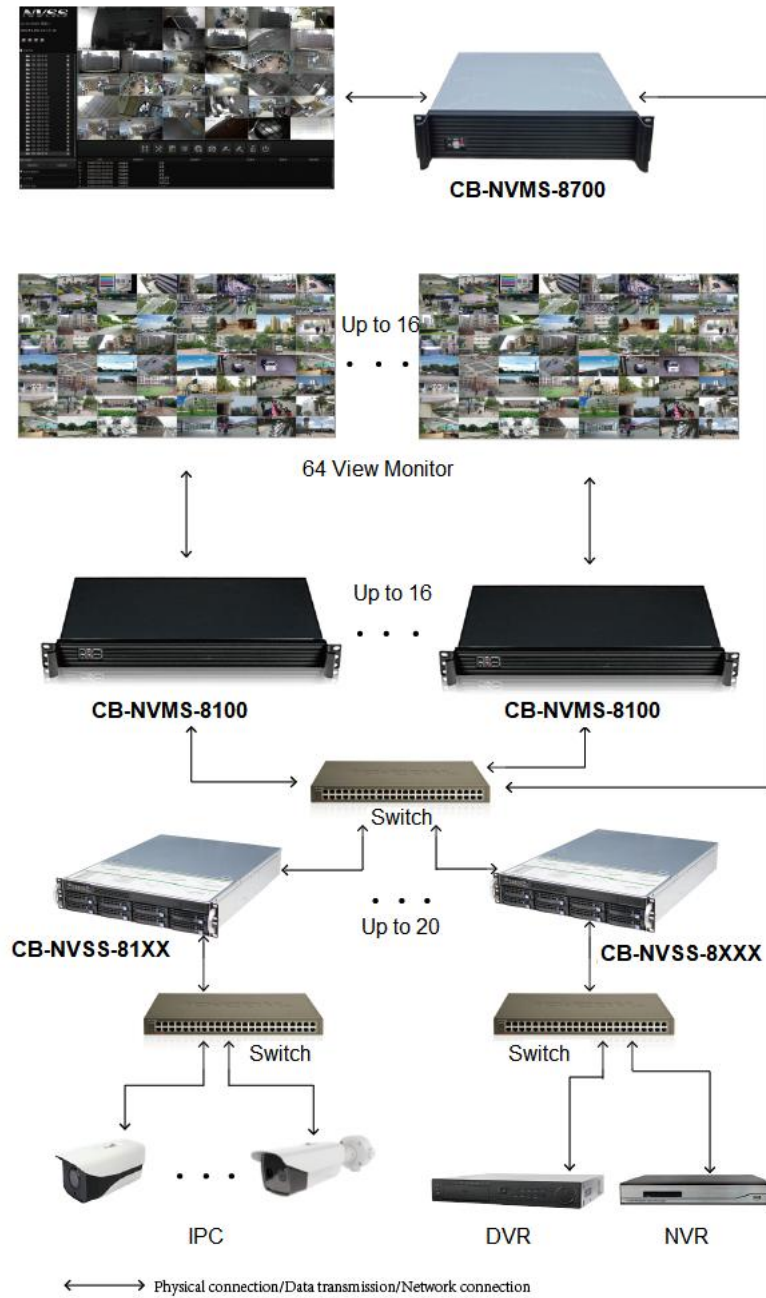

TV Wall Solution-1