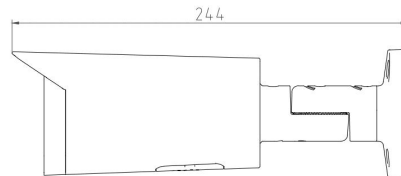

5MP Smart Dual Light Active Deterrence Network Bullet Camera

- 5MP 1/2.7" CMOS Image Sensor, Excellent Low Luminance Performance & High Definition of images.
- Outputs Max. 5MP: 2880*1620@25/30fps, H.265 Code, High Compression Rate, Ultra Low Bit Rate.
- 2.7~13.5mm 5X Motorized Lens, IR Light: Max. 60M, Warm Light: Max. 50M.
- ROI, SMART H.264 +/H.265+, AI H.264/H.265, Flexible Coding, Applicable to various bandwidth and storage environments.
- Rotation Mode, WDR, 3DNR, HLC, BLC, Digital Watermarking, Applicable to various monitoring scenes.
- Perimeter Protection: Intrusion, Tripwire (Support the classification & Detection of Human, Vehicle & Non-Motor).
- Abnormality Detection: Smart Motion Detection, Face Detection, People Counting, Heat Map.

Model No.

CB-RD506P-AZ

Camera

Image Sensor	1/2.7" Progressive CMOS Image Sensor
Max. Resolution	5MP, 2880(H)*1620(V)
RAM & Flash	256MB RAM / 128MB ROM
Minimum Illumination	0.001Lux(Color), 0.0001Lux (B/W), 0Lux (IR on)
Shutter Speed	1/3 s to 1/100, 000 s
Day / Night	Auto, Dual IR-Cut Filter, D/N Sensitive Switch / Mixed Mode Switch
Illumination Distance Range	IR Light: Max. 60M, Warm Light: Max. 50M
Illuminator Control	Auto / Manual
Smart IR	Supported
S/N Ratio	≥ 56dB
Angle Adjustment	Pan: 0° to 360°, Tilt: 0° to 90°, Rotate: 0° to 360°

Lens

Lens	2.7-13.5mm Motorized Auto Focus Lens
Max. Aperture Ratio	F No. 1.6 (W) ~ 3.3(T)
Min. Object Distance	0.3M~INF(W), 1.5M~INF(T)
Lens Mount	M12
Max. Aperture	F1.6
Iris Type	Auto Iris

Focal Length & FOV