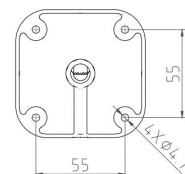

5MP Smart Dual Light Active Deterrence Network Bullet Camera

- 5MP 1/2.7" CMOS Image Sensor, Excellent Low Luminance Performance & High Definition of images.
- Outputs Max. 5MP: 2880*1620@25/30fps, H.265 Code, High Compression Rate, Ultra Low Bit Rate.
- 2.7~13.5mm 5X Motorized Lens, IR Light: Max. 60M, Warm Light: Max. 50M.
- ROI, SMART H.264 +/H.265+, AI H.264/H.265, Flexible Coding, Applicable to various bandwidth and storage environments.
- Rotation Mode, WDR, 3DNR, HLC, BLC, Digital Watermarking, Applicable to various monitoring scenes.
- Perimeter Protection: Intrusion, Tripwire (Support the classification & Detection of Human, Vehicle & Non-Motor).
- Abnormality Detection: Smart Motion Detection, Face Detection, People Counting, Heat Map.

Model No.

CB-RD506P-AZ

Camera

Image Sensor	1/2.7" Progressive CMOS Image Sensor
Max. Resolution	5MP, 2880(H)*1620(V)
RAM & Flash	256MB RAM / 128MB ROM
Minimum Illumination	0.001Lux(Color), 0.0001Lux (B/W), 0Lux (IR on)
Shutter Speed	1/3 s to 1/100, 000 s
Day / Night	Auto, Dual IR-Cut Filter, D/N Sensitive Switch / Mixed Mode Switch
Illumination Distance Range	IR Light: Max. 60M, Warm Light: Max. 50M
Illuminator Control	Auto / Manual
Smart IR	Supported
S/N Ratio	≥ 56dB
Angle Adjustment	Pan: 0° to 360°, Tilt: 0° to 90°, Rotate: 0° to 360°

Lens

Lens	2.7-13.5mm Motorized Auto Focus Lens
Max. Aperture Ratio	F No. 1.6 (W) ~ 3.3(T)
Min. Object Distance	0.3M~INF(W), 1.5M~INF(T)
Lens Mount	M12
Max. Aperture	F1.6
Iris Type	Auto Iris

Focal Length & FOV