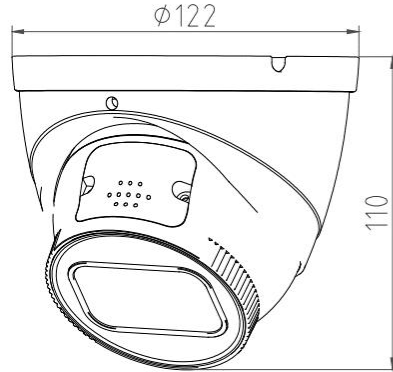

8MP Smart Dual Light Active Deterrence Network Dome Camera

- 8MP 1/2.7" CMOS Image Sensor, Excellent Low Luminance Performance & High Definition of images.
- Outputs Max. 8MP: 3840*2160@20fps, H.265 Code, High Compression Rate, Ultra Low Bit Rate.
- 2.8mm / 3.6mm / 6.0mm Fixed Focal Lens, IR Light: Max. 40M, Warm Light: Max. 30M.
- ROI, SMART H.264 +/H.265+, AI H.264/H.265, Flexible Coding, Applicable to various bandwidth and storage environments.
- Rotation Mode, WDR, 3DNR, HLC, BLC, Digital Watermarking, Applicable to various monitoring scenes.
- Perimeter Protection: Intrusion, Tripwire (Support the classification & Detection of Human, Vehicle & Non-Motor).
- Abnormality Detection: Smart Motion Detection, Face Detection, People Counting.

Model No.	CB-ED806P
Camera	
Image Sensor	1/2.7" Progressive CMOS Image Sensor
Max. Resolution	8MP, 3840(H)*2160(V)
RAM & Flash	256MB RAM / 128MB ROM
Minimum Illumination	0.0006Lux(Color), 0.0003Lux (B/W), 0Lux (IR on)
Shutter Speed	1/3 s to 1/100, 000 s
Day / Night	Auto, Dual IR-Cut Filter, D/N Sensitive Switch / Mixed Mode Switch
Illumination Distance Range	IR Light: Max. 40M, Warm Light: Max. 30M
Illuminator Control	Auto / Manual
Smart IR	Supported
S/N Ratio	≥ 56dB
Angle Adjustment	Pan: 0° to 360°, Tilt: 0° to 90°, Rotate: 0° to 360°
Lens	
Lens	2.8mm / 3.6mm / 6.0mm Fixed Focal Lens
Max. Aperture Ratio	F No. 1.6
Min. Object Distance	2M
Lens Mount	M12
Max. Aperture	F1.6
Iris Type	Auto Iris
Focal Length & FOV	