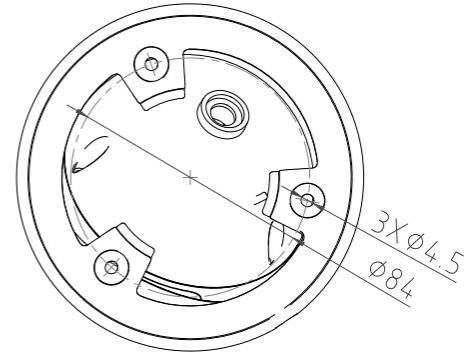

8MP Smart Dual Light Active Deterrence Network Dome Camera

- 8MP 1/2.7" CMOS Image Sensor, Excellent Low Luminance Performance & High Definition of images.
- Outputs Max. 8MP: 3840*2160@20fps, H.265 Code, High Compression Rate, Ultra Low Bit Rate.
- 2.8mm / 3.6mm / 6.0mm Fixed Focal Lens, IR Light: Max. 40M, Warm Light: Max. 30M.
- ROI, SMART H.264 +/H.265+, AI H.264/H.265, Flexible Coding, Applicable to various bandwidth and storage environments.
- Rotation Mode, WDR, 3DNR, HLC, BLC, Digital Watermarking, Applicable to various monitoring scenes.
- Perimeter Protection: Intrusion, Tripwire (Support the classification & Detection of Human, Vehicle & Non-Motor).
- Abnormality Detection: Smart Motion Detection, Face Detection, People Counting.

Model No.	CB-ED806P
Camera	
Image Sensor	1/2.7" Progressive CMOS Image Sensor
Max. Resolution	8MP, 3840(H)*2160(V)
RAM & Flash	256MB RAM / 128MB ROM
Minimum Illumination	0.0006Lux(Color), 0.0003Lux (B/W), 0Lux (IR on)
Shutter Speed	1/3 s to 1/100, 000 s
Day / Night	Auto, Dual IR-Cut Filter, D/N Sensitive Switch / Mixed Mode Switch
Illumination Distance Range	IR Light: Max. 40M, Warm Light: Max. 30M
Illuminator Control	Auto / Manual
Smart IR	Supported
S/N Ratio	≥ 56dB
Angle Adjustment	Pan: 0° to 360°, Tilt: 0° to 90°, Rotate: 0° to 360°
Lens	
Lens	2.8mm / 3.6mm / 6.0mm Fixed Focal Lens
Max. Aperture Ratio	F No. 1.6
Min. Object Distance	2M
Lens Mount	M12
Max. Aperture	F1.6
Iris Type	Auto Iris
Focal Length & FOV