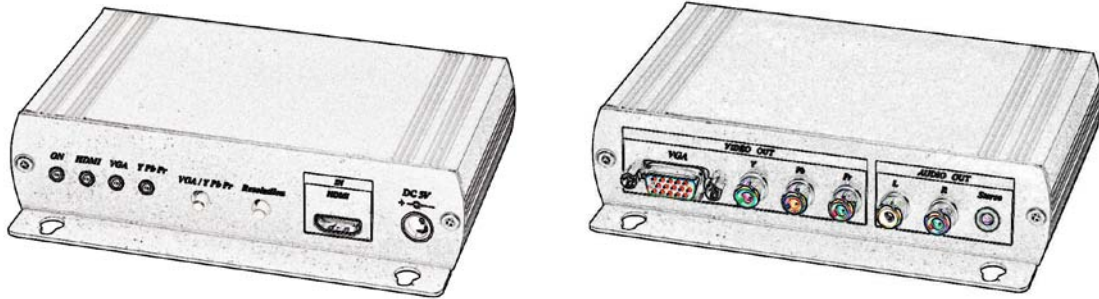

HDMI to VGA/Component with Stereo Audio Converter

ITEM NO.: HVY01

The HVY01 converts HDMI to a VGA or component output plus stereo audio. It enables an HDMI source to connect to a PC monitor, Projector or TV. Its high bandwidth capability supports a wide range of PC monitor and HDTV resolutions up to 1920 X 1080 or 1080p. The converter is also capable of de-embedding audio from the HDMI source and converting it to a stereo audio interface.

Features:

- Supports HDMI input and VGA or component with stereo audio output.
- Allows user to select between VGA or component video output.
- Supports VGA resolutions up to 1920x1080 or component video up to 1080p.
- Supports 2 channel audio output (RCA : White (L) , Red (R) , Stereo Phone Jack 3.5mm).
- Built in auto memory function.
- On screen display function.
- HDMI and DVI compliant.

Installation:

1. Connect HVY01 power adapter first, then plug HDMI cable to HDMI IN to the source in order to have the best audio performance output.
2. VIDEO OUT select via user , VGA / YPbPr cable connect to TV or Monitor
3. VIDEO OUT selection by "VGA / YPbPr" button
4. Resolution setting by "Resolution" button
5. VGA Output setting :
640x480p@60, 800x600@60, 1024x768@60, 1280x 720@60,
1280x768@60, 1280x1024@60, 1680 x 1050@60, 1920 x 1080@60, 1920 x 1200@60
6. YPbPr Output :
720x480i@60(16: 9), 720x480i@60(4: 3), 720x576i@50(16: 9),
720x576i@50(4: 3), 720x480p@60(16: 9), 720x480p@60(4: 3), 720x576p@50(16: 9),
720x576p@50(4: 3), 1280x720p@50, 1280x720p@60, 1920x1080i@50, 1920x1080i@60,
1920 x 1080p@50 , 1920 x 1080p@60.