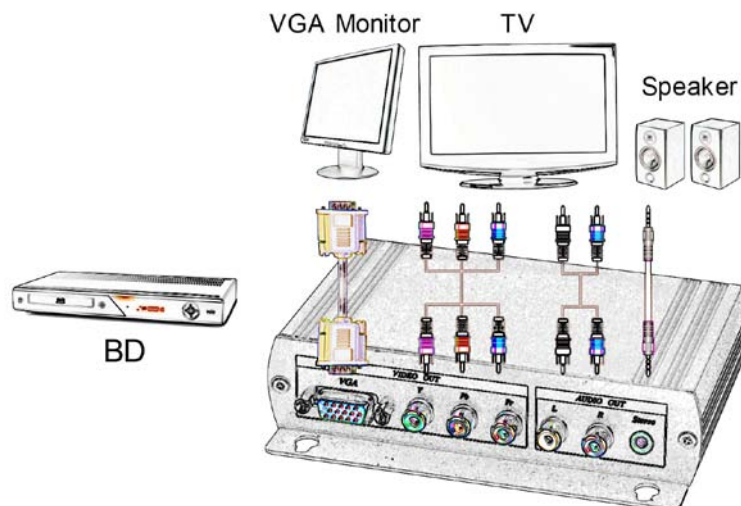

HDMI to VGA/Component with Stereo Audio Converter

ITEM NO.: HVY01

The HVY01 converts HDMI to a VGA or component output plus stereo audio. It enables an HDMI source to connect to a PC monitor, Projector or TV. Its high bandwidth capability supports a wide range of PC monitor and HDTV resolutions up to 1920 X 1080 or 1080p. The converter is also capable of de-embedding audio from the HDMI source and converting it to a stereo audio interface.

Features:

- Supports HDMI input and VGA or component with stereo audio output.
- Allows user to select between VGA or component video output.
- Supports VGA resolutions up to 1920x1080 or component video up to 1080p.
- Supports 2 channel audio output (RCA : White (L) , Red (R) , Stereo Phone Jack 3.5mm).
- Built in auto memory function.
- On screen display function.
- HDMI and DVI compliant.

Installation:

1. Connect HVY01 power adapter first, then plug HDMI cable to HDMI IN to the source in order to have the best audio performance output.
2. VIDEO OUT select via user , VGA / YPbPr cable connect to TV or Monitor
3. VIDEO OUT selection by "VGA / YPbPr" button
4. Resolution setting by "Resolution" button
5. VGA Output setting :
640x480p@60, 800x600@60, 1024x768@60, 1280x 720@60,
1280x768@60, 1280x1024@60, 1680 x 1050@60, 1920 x 1080@60, 1920 x 1200@60
6. YPbPr Output :
720x480i@60(16: 9), 720x480i@60(4: 3), 720x576i@50(16: 9),
720x576i@50(4: 3), 720x480p@60(16: 9), 720x480p@60(4: 3), 720x576p@50(16: 9),
720x576p@50(4: 3), 1280x720p@50, 1280x720p@60, 1920x1080i@50, 1920x1080i@60,
1920 x 1080p@50 , 1920 x 1080p@60.

Panel View:

Switch Instruction:

VGA / YPbPr VGA / YPbPr Output setting
 Resolution Resolution setting

LED Indication:

POWER On/off
 HDMI HDMI signal input indication
 VGA VGA signal output indication
 YPbPr YPbPr signal output indication