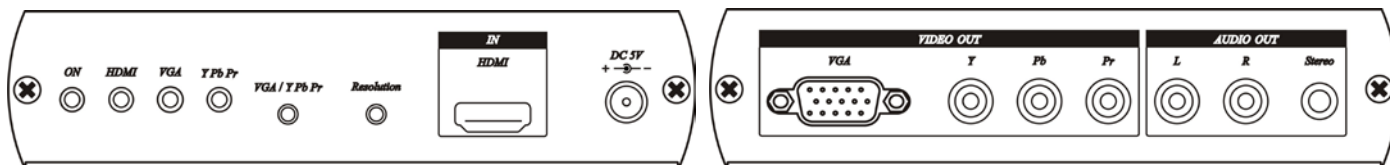

HDMI to VGA/Component with Stereo Audio Converter

ITEM NO.: HVY01

The HVY01 converts HDMI to a VGA or component output plus stereo audio. It enables an HDMI source to connect to a PC monitor, Projector or TV. Its high bandwidth capability supports a wide range of PC monitor and HDTV resolutions up to 1920 X 1080 or 1080p. The converter is also capable of de-embedding audio from the HDMI source and converting it to a stereo audio interface.

Features:

- Supports HDMI input and VGA or component with stereo audio output.
- Allows user to select between VGA or component video output.
- Supports VGA resolutions up to 1920x1080 or component video up to 1080p.
- Supports 2 channel audio output (RCA : White (L) , Red (R) , Stereo Phone Jack 3.5mm).
- Built in auto memory function.
- On screen display function.
- HDMI and DVI compliant.

Installation:

1. Connect HVY01 power adapter first, then plug HDMI cable to HDMI IN to the source in order to have the best audio performance output.
2. VIDEO OUT select via user , VGA / YPbPr cable connect to TV or Monitor
3. VIDEO OUT selection by "VGA / YPbPr" button
4. Resolution setting by "Resolution" button
5. VGA Output setting :
640x480p@60, 800x600@60, 1024x768@60, 1280x 720@60,
1280x768@60, 1280x1024@60, 1680 x 1050@60, 1920 x 1080@60, 1920 x 1200@60
6. YPbPr Output :
720x480i@60(16: 9), 720x480i@60(4: 3), 720x576i@50(16: 9),
720x576i@50(4: 3), 720x480p@60(16: 9), 720x480p@60(4: 3), 720x576p@50(16: 9),
720x576p@50(4: 3), 1280x720p@50, 1280x720p@60, 1920x1080i@50, 1920x1080i@60,
1920 x 1080p@50 , 1920 x 1080p@60.

Panel View:

Switch Instruction:

VGA / YPbPr VGA / YPbPr Output setting
 Resolution Resolution setting

LED Indication:

POWER On/off
 HDMI HDMI signal input indication
 VGA VGA signal output indication
 YPbPr YPbPr signal output indication