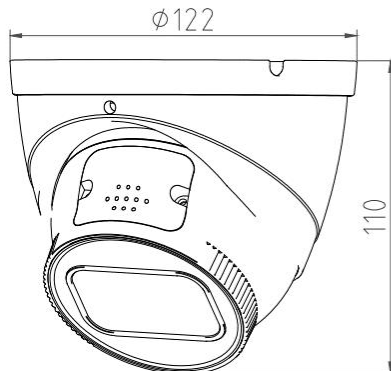

8MP Smart Dual Light Active Deterrence Network Dome Camera

- 8MP 1/2.7" CMOS Image Sensor, Excellent Low Luminance Performance & High Definition of images.
- Outputs Max. 8MP: 3840*2160@20fps, H.265 Code, High Compression Rate, Ultra Low Bit Rate.
- 2.7~13.5mm 5X Motorized Lens, IR Light: Max. 40M, Warm Light: Max. 30M.
- ROI, SMART H.264 +/H.265+, AI H.264/H.265, Flexible Coding, Applicable to various bandwidth and storage environments.
- Rotation Mode, WDR, 3DNR, HLC, BLC, Digital Watermarking, Applicable to various monitoring scenes.
- Perimeter Protection: Intrusion, Tripwire (Support the classification & Detection of Human, Vehicle & Non-Motor).
- Abnormality Detection: Smart Motion Detection, Face Detection, People Counting.

Model No.	CB-ED806P-AZ
Camera	
Image Sensor	1/2.7" Progressive CMOS Image Sensor
Max. Resolution	8MP, 3840(H)*2160(V)
RAM & Flash	256MB RAM / 128MB ROM
Minimum Illumination	0.0006Lux(Color), 0.0003Lux (B/W), 0Lux (IR on)
Shutter Speed	1/3 s to 1/100, 000 s
Day / Night	Auto, Dual IR-Cut Filter, D/N Sensitive Switch / Mixed Mode Switch
Illumination Distance Range	IR Light: Max. 40M, Warm Light: Max. 30M
Illuminator Control	Auto / Manual
Smart IR	Supported
S/N Ratio	≥ 56dB
Angle Adjustment	Pan: 0° to 360°, Tilt: 0° to 90°, Rotate: 0° to 360°
Lens	
Lens	2.7-13.5mm Motorized Auto Focus Lens
Max. Aperture Ratio	F No. 1.6 (W) ~ 3.3(T)
Min. Object Distance	0.3M~INF(W), 1.5M~INF(T)
Lens Mount	M12
Max. Aperture	F1.6
Iris Type	Auto Iris
Focal Length & FOV	