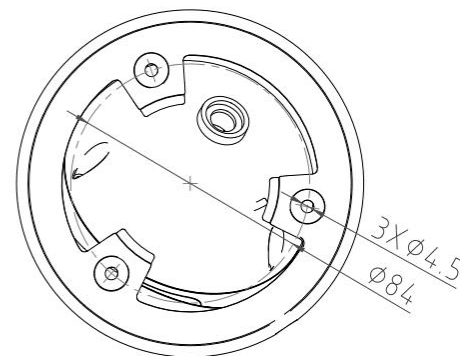

8MP Smart Dual Light Active Deterrence Network Dome Camera

- 8MP 1/2.7" CMOS Image Sensor, Excellent Low Luminance Performance & High Definition of images.
- Outputs Max. 8MP: 3840*2160@20fps, H.265 Code, High Compression Rate, Ultra Low Bit Rate.
- 2.7~13.5mm 5X Motorized Lens, IR Light: Max. 40M, Warm Light: Max. 30M.
- ROI, SMART H.264 +/H.265+, AI H.264/H.265, Flexible Coding, Applicable to various bandwidth and storage environments.
- Rotation Mode, WDR, 3DNR, HLC, BLC, Digital Watermarking, Applicable to various monitoring scenes.
- Perimeter Protection: Intrusion, Tripwire (Support the classification & Detection of Human, Vehicle & Non-Motor).
- Abnormality Detection: Smart Motion Detection, Face Detection, People Counting.

Model No.	CB-ED806P-AZ
Camera	
Image Sensor	1/2.7" Progressive CMOS Image Sensor
Max. Resolution	8MP, 3840(H)*2160(V)
RAM & Flash	256MB RAM / 128MB ROM
Minimum Illumination	0.0006Lux(Color), 0.0003Lux (B/W), 0Lux (IR on)
Shutter Speed	1/3 s to 1/100, 000 s
Day / Night	Auto, Dual IR-Cut Filter, D/N Sensitive Switch / Mixed Mode Switch
Illumination Distance Range	IR Light: Max. 40M, Warm Light: Max. 30M
Illuminator Control	Auto / Manual
Smart IR	Supported
S/N Ratio	≥ 56dB
Angle Adjustment	Pan: 0° to 360°, Tilt: 0° to 90°, Rotate: 0° to 360°
Lens	
Lens	2.7-13.5mm Motorized Auto Focus Lens
Max. Aperture Ratio	F No. 1.6 (W) ~ 3.3(T)
Min. Object Distance	0.3M~INF(W), 1.5M~INF(T)
Lens Mount	M12
Max. Aperture	F1.6
Iris Type	Auto Iris
Focal Length & FOV	