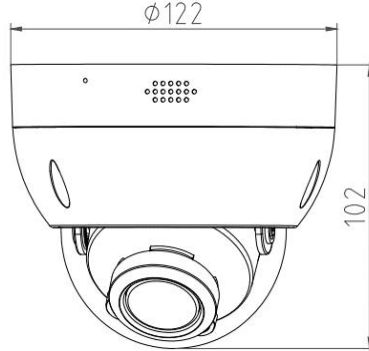

8MP Smart Dual Light Active Deterrence Network Dome Camera

- 8MP 1/2.7" CMOS Image Sensor, Excellent Low Luminance Performance & High Definition of images.
- Outputs Max. 8MP: 3840*2160@20fps, H.265 Code, High Compression Rate, Ultra Low Bit Rate.
- 2.8mm / 3.6mm / 6.0mm Fixed Focal Lens, IR Light: Max. 50M, Warm Light: Max. 40M.
- ROI, SMART H.264 +/H.265+, AI H.264/H.265, Flexible Coding, Applicable to various bandwidth and storage environments.
- Rotation Mode, WDR, 3DNR, HLC, BLC, Digital Watermarking, Applicable to various monitoring scenes.
- Perimeter Protection: Intrusion, Tripwire (Support the classification & Detection of Human, Vehicle & Non-Motor).
- Abnormality Detection: Smart Motion Detection, Face Detection, People Counting.

Model No.	CB-FD806P
Camera	
Image Sensor	1/2.7" Progressive CMOS Image Sensor
Max. Resolution	8MP, 3840(H)*2160(V)
RAM & Flash	256MB RAM / 128MB ROM
Minimum Illumination	0.0006Lux(Color), 0.0003Lux (B/W), 0Lux (IR on)
Shutter Speed	1/3 s to 1/100, 000 s
Day / Night	Auto, Dual IR-Cut Filter, D/N Sensitive Switch / Mixed Mode Switch
Illumination Distance Range	IR Light: Max. 50M, Warm Light: Max. 40M
Illuminator Control	Auto / Manual
Smart IR	Supported
S/N Ratio	≥ 56dB
Angle Adjustment	Pan: 0° to 360°, Tilt: 0° to 90°, Rotate: 0° to 360°
Lens	
Lens	2.8mm / 3.6mm / 6.0mm Fixed Focal Lens
Max. Aperture Ratio	F No. 1.6
Min. Object Distance	2M
Lens Mount	M12
Max. Aperture	F1.6
Iris Type	Auto Iris
Focal Length & FOV	