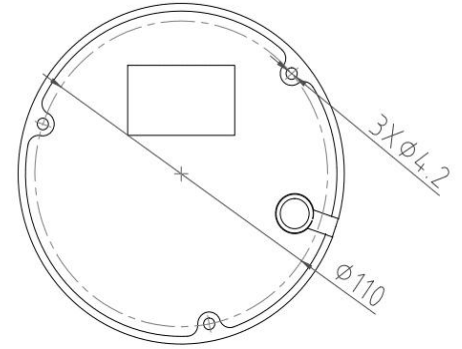

8MP Smart Dual Light Active Deterrence Network Dome Camera

- 8MP 1/2.7" CMOS Image Sensor, Excellent Low Luminance Performance & High Definition of images.
- Outputs Max. 8MP: 3840*2160@20fps, H.265 Code, High Compression Rate, Ultra Low Bit Rate.
- 2.8mm / 3.6mm / 6.0mm Fixed Focal Lens, IR Light: Max. 50M, Warm Light: Max. 40M.
- ROI, SMART H.264 +/H.265+, AI H.264/H.265, Flexible Coding, Applicable to various bandwidth and storage environments.
- Rotation Mode, WDR, 3DNR, HLC, BLC, Digital Watermarking, Applicable to various monitoring scenes.
- Perimeter Protection: Intrusion, Tripwire (Support the classification & Detection of Human, Vehicle & Non-Motor).
- Abnormality Detection: Smart Motion Detection, Face Detection, People Counting.

Model No.	CB-FD806P
Camera	
Image Sensor	1/2.7" Progressive CMOS Image Sensor
Max. Resolution	8MP, 3840(H)*2160(V)
RAM & Flash	256MB RAM / 128MB ROM
Minimum Illumination	0.0006Lux(Color), 0.0003Lux (B/W), 0Lux (IR on)
Shutter Speed	1/3 s to 1/100, 000 s
Day / Night	Auto, Dual IR-Cut Filter, D/N Sensitive Switch / Mixed Mode Switch
Illumination Distance Range	IR Light: Max. 50M, Warm Light: Max. 40M
Illuminator Control	Auto / Manual
Smart IR	Supported
S/N Ratio	≥ 56dB
Angle Adjustment	Pan: 0° to 360°, Tilt: 0° to 90°, Rotate: 0° to 360°
Lens	
Lens	2.8mm / 3.6mm / 6.0mm Fixed Focal Lens
Max. Aperture Ratio	F No. 1.6
Min. Object Distance	2M
Lens Mount	M12
Max. Aperture	F1.6
Iris Type	Auto Iris
Focal Length & FOV	