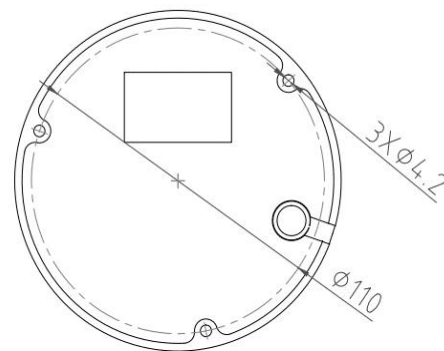

8MP Smart Dual Light Active Deterrence Network Dome Camera

- 8MP 1/2.7" CMOS Image Sensor, Excellent Low Luminance Performance & High Definition of images.
- Outputs Max. 8MP: 3840*2160@20fps, H.265 Code, High Compression Rate, Ultra Low Bit Rate.
- 2.7~13.5mm 5X Motorized Lens, IR Light: Max. 50M, Warm Light: Max. 40M.
- ROI, SMART H.264 +/H.265+, AI H.264/H.265, Flexible Coding, Applicable to various bandwidth and storage environments.
- Rotation Mode, WDR, 3DNR, HLC, BLC, Digital Watermarking, Applicable to various monitoring scenes.
- Perimeter Protection: Intrusion, Tripwire (Support the classification & Detection of Human, Vehicle & Non-Motor).
- Abnormality Detection: Smart Motion Detection, Face Detection, People Counting.

Model No.

CB-FD806P-AZ

Camera

Image Sensor	1/2.7" Progressive CMOS Image Sensor
Max. Resolution	8MP, 3840(H)*2160(V)
RAM & Flash	256MB RAM / 128MB ROM
Minimum Illumination	0.006Lux(Color), 0.0006Lux (B/W), 0Lux (IR on)
Shutter Speed	1/3 s to 1/100, 000 s
Day / Night	0.0006Lux(Color), 0.0003Lux (B/W), 0Lux (IR on)
Illumination Distance Range	IR Light: Max. 50M, Warm Light: Max. 40M.
Illuminator Control	Auto / Manual
Smart IR	Supported
S/N Ratio	≥ 56dB
Angle Adjustment	Pan: 0° to 360°, Tilt: 0° to 90°, Rotate: 0° to 360°

Lens

Lens	2.7-13.5mm Motorized Auto Focus Lens
Max. Aperture Ratio	F No. 1.6 (W) ~ 3.3(T)
Min. Object Distance	0.3M~INF(W), 1.5M~INF(T)
Lens Mount	M12
Max. Aperture	F1.6
Iris Type	Auto Iris

Focal Length & FOV