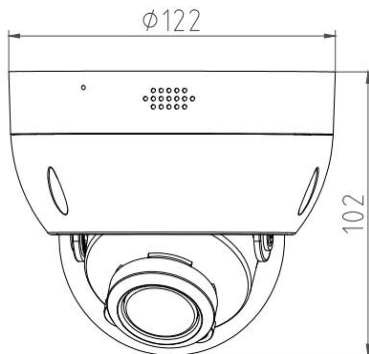

8MP Smart Dual Light Active Deterrence Network Dome Camera

- 8MP 1/2.7" CMOS Image Sensor, Excellent Low Luminance Performance & High Definition of images.
- Outputs Max. 8MP: 3840*2160@20fps, H.265 Code, High Compression Rate, Ultra Low Bit Rate.
- 2.7~13.5mm 5X Motorized Lens, IR Light: Max. 50M, Warm Light: Max. 40M.
- ROI, SMART H.264 +/H.265+, AI H.264/H.265, Flexible Coding, Applicable to various bandwidth and storage environments.
- Rotation Mode, WDR, 3DNR, HLC, BLC, Digital Watermarking, Applicable to various monitoring scenes.
- Perimeter Protection: Intrusion, Tripwire (Support the classification & Detection of Human, Vehicle & Non-Motor).
- Abnormality Detection: Smart Motion Detection, Face Detection, People Counting.

Model No.

CB-FD806P-AZ

Camera

Image Sensor	1/2.7" Progressive CMOS Image Sensor
Max. Resolution	8MP, 3840(H)*2160(V)
RAM & Flash	256MB RAM / 128MB ROM
Minimum Illumination	0.006Lux(Color), 0.0006Lux (B/W), 0Lux (IR on)
Shutter Speed	1/3 s to 1/100, 000 s
Day / Night	0.0006Lux(Color), 0.0003Lux (B/W), 0Lux (IR on)
Illumination Distance Range	IR Light: Max. 50M, Warm Light: Max. 40M.
Illuminator Control	Auto / Manual
Smart IR	Supported
S/N Ratio	≥ 56dB
Angle Adjustment	Pan: 0° to 360°, Tilt: 0° to 90°, Rotate: 0° to 360°