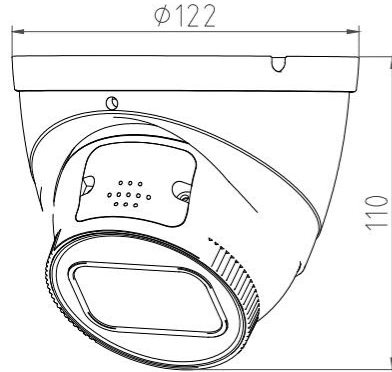

8MP Smart Dual Light Active Deterrence Network Dome Camera

- 8MP 1/2.7" CMOS Image Sensor, Excellent Low Luminance Performance & High Definition of images.
- Outputs Max. 8MP: 3840*2160@25/30fps, H.265 Code, High Compression Rate, Ultra Low Bit Rate.
- 2.7~13.5mm 5X Motorized Lens, IR Light: Max. 40M, Warm Light: Max. 30M.
- ROI, SMART H.264 +/H.265+, AI H.264/H.265, Flexible Coding, Applicable to various bandwidth and storage environments.
- Rotation Mode, WDR, 3DNR, HLC, BLC, Digital Watermarking, Applicable to various monitoring scenes.
- Perimeter Protection: Intrusion, Tripwire (Support the classification & Detection of Human, Vehicle & Non-Motor).
- Abnormality Detection: Smart Motion Detection, Face Detection, People Counting.

Model No.	CB-ED807P-AZ
Camera	
Image Sensor	1/2.7" Progressive CMOS Image Sensor
Max. Resolution	8MP, 3840(H)*2160(V)
RAM & Flash	256MB RAM / 128MB ROM
Minimum Illumination	0.0006Lux(Color), 0.0003Lux (B/W), 0Lux (IR on)
Shutter Speed	1/3 s to 1/100, 000 s
Day / Night	Auto, Dual IR-Cut Filter, D/N Sensitive Switch / Mixed Mode Switch
Illumination Distance Range	IR Light: Max. 40M, Warm Light: Max. 30M
Illuminator Control	Auto / Manual
Smart IR	Supported
S/N Ratio	≥ 56dB
Angle Adjustment	Pan: 0° to 360°, Tilt: 0° to 90°, Rotate: 0° to 360°
Lens	
Lens	2.7-13.5mm Motorized Auto Focus Lens
Max. Aperture Ratio	F No. 1.6 (W) ~ 3.3(T)
Min. Object Distance	0.3M~INF(W), 1.5M~INF(T)
Lens Mount	M12
Max. Aperture	F1.6
Iris Type	Auto Iris
Focal Length & FOV	