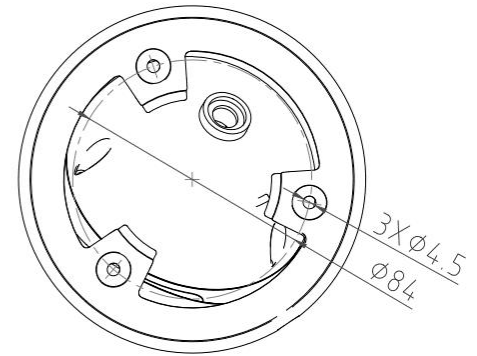

8MP Smart Dual Light Active Deterrence Network Dome Camera

- 8MP 1/2.7" CMOS Image Sensor, Excellent Low Luminance Performance & High Definition of images.
- Outputs Max. 8MP: 3840*2160@25/30fps, H.265 Code, High Compression Rate, Ultra Low Bit Rate.
- 2.7~13.5mm 5X Motorized Lens, IR Light: Max. 40M, Warm Light: Max. 30M.
- ROI, SMART H.264 +/H.265+, AI H.264/H.265, Flexible Coding, Applicable to various bandwidth and storage environments.
- Rotation Mode, WDR, 3DNR, HLC, BLC, Digital Watermarking, Applicable to various monitoring scenes.
- Perimeter Protection: Intrusion, Tripwire (Support the classification & Detection of Human, Vehicle & Non-Motor).
- Abnormality Detection: Smart Motion Detection, Face Detection, People Counting.

Model No.	CB-ED807P-AZ
Camera	
Image Sensor	1/2.7" Progressive CMOS Image Sensor
Max. Resolution	8MP, 3840(H)*2160(V)
RAM & Flash	256MB RAM / 128MB ROM
Minimum Illumination	0.0006Lux(Color), 0.0003Lux (B/W), 0Lux (IR on)
Shutter Speed	1/3 s to 1/100, 000 s
Day / Night	Auto, Dual IR-Cut Filter, D/N Sensitive Switch / Mixed Mode Switch
Illumination Distance Range	IR Light: Max. 40M, Warm Light: Max. 30M
Illuminator Control	Auto / Manual
Smart IR	Supported
S/N Ratio	≥ 56dB
Angle Adjustment	Pan: 0° to 360°, Tilt: 0° to 90°, Rotate: 0° to 360°
Lens	
Lens	2.7-13.5mm Motorized Auto Focus Lens
Max. Aperture Ratio	F No. 1.6 (W) ~ 3.3(T)
Min. Object Distance	0.3M~INF(W), 1.5M~INF(T)
Lens Mount	M12
Max. Aperture	F1.6
Iris Type	Auto Iris
Focal Length & FOV	