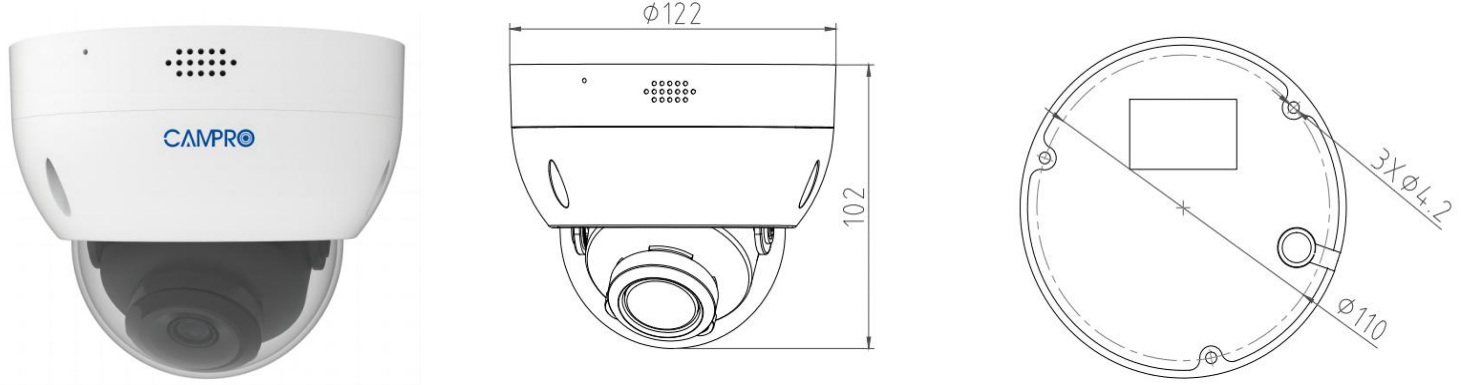

## 4MP Full Color Smart Dual Light Active Deterrence Network Dome Camera

- 4MP 1/1.8" CMOS Image Sensor, Smart Dual Light Dark Fighter Full Color Excellent Performance & High Definition of images.
- Outputs Max. 4MP: 2560(H)\*1440(V) / 2688(H)\*1520(V)@25/30fps, H.265 Code, High Compression Rate, Ultra Low Bit Rate.
- 2.8mm / 3.6mm / 6.0mm Fixed Focal Lens, IR Light: Max. 40M, Warm Light: Max. 40M.
- ROI, SMART H.264 +/H.265+, AI H.264/H.265, Flexible Coding, Applicable to various bandwidth and storage environments.
- Rotation Mode, WDR, 3DNR, HLC, BLC, Digital Watermarking, Applicable to various monitoring scenes.
- Perimeter Protection: Intrusion, Tripwire (Support the classification & Detection of Human, Vehicle & Non-Motor).
- Abnormality Detection: Smart Motion Detection, Face Detection, People Counting, Video Metadata, Smart Object Detection, Heat Map.
- Support White Light Flash Alarm, Sound Alarm, Arm and Disarm.

Model No.	CB-FC408P
<b>Camera</b>	
Image Sensor	1/1.8" Progressive CMOS Image Sensor
Max. Resolution	4MP, 2560(H)*1440(V) / 2688(H)*1520(V)
RAM & Flash	256MB RAM / 128MB ROM
Minimum Illumination	0.0006Lux(Color), 0.0003Lux (B/W), 0Lux (IR on)
Shutter Speed	1/3 s to 1/100, 000 s
Day / Night	Auto, Dual IR-Cut Filter, D/N Sensitive Switch / Mixed Mode Switch
Illumination Distance Range	IR Light: Max. 40M, Warm Light: Max. 40M
Illuminator Control	Auto / Manual
Smart IR	Supported
S/N Ratio	≥ 56dB
Angle Adjustment	Pan: 0° to 360°, Tilt: 0° to 90°, Rotate: 0° to 360°
<b>Lens</b>	
Lens	2.8mm / 3.6mm / 6.0mm Fixed Focal Lens
Max. Aperture Ratio	F No. 1.2
Min. Object Distance	2M
Lens Mount	M12
Max. Aperture	F1.2
Iris Type	Auto Iris