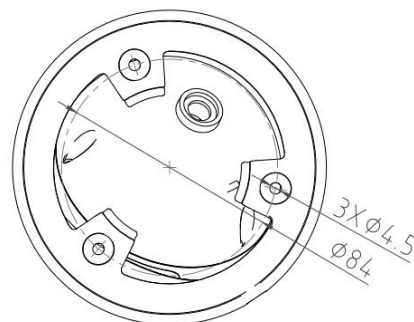

8MP Full Color Smart Dual Light Active Deterrence Network Dome Camera

- 8MP 1/1.8" CMOS Image Sensor, Smart Dual Light Dark Fighter Full Color Excellent Performance & High Definition of images.
- Outputs Max. 8MP: 3840*2160@25/30fps, H.265 Code, High Compression Rate, Ultra Low Bit Rate.
- 2.8mm / 3.6mm / 6.0mm Fixed Focal Lens, IR Light: Max. 40M, Warm Light: Max. 40M.
- ROI, SMART H.264 +/H.265+, AI H.264/H.265, Flexible Coding, Applicable to various bandwidth and storage environments.
- Rotation Mode, WDR, 3DNR, HLC, BLC, Digital Watermarking, Applicable to various monitoring scenes.
- Perimeter Protection: Intrusion, Tripwire (Support the classification & Detection of Human, Vehicle & Non-Motor).
- Abnormality Detection: Smart Motion Detection, Face Detection, People Counting, Video Metadata, Smart Object Detection, Heat Map.
- Support White Light Flash Alarm, Sound Alarm, Arm and Disarm.

Model No.	CB-EC808P
Camera	
Image Sensor	1/1.8" Progressive CMOS Image Sensor
Max. Resolution	8MP, 3840(H)*2160(V)
RAM & Flash	256MB RAM / 128MB ROM
Minimum Illumination	0.0006Lux(Color), 0.0003Lux (B/W), 0Lux (IR on)
Shutter Speed	1/3 s to 1/100, 000 s
Day / Night	Auto, Dual IR-Cut Filter, D/N Sensitive Switch / Mixed Mode Switch
Illumination Distance Range	IR Light: Max. 40M, Warm Light: Max. 40M
Illuminator Control	Auto / Manual
Smart IR	Supported
S/N Ratio	≥ 56dB
Angle Adjustment	Pan: 0° to 360°, Tilt: 0° to 90°, Rotate: 0° to 360°
Lens	
Lens	2.8mm / 3.6mm / 6.0mm Fixed Focal Lens
Max. Aperture Ratio	F No. 1.2
Min. Object Distance	2M
Lens Mount	M12
Max. Aperture	F1.2
Iris Type	Auto Iris