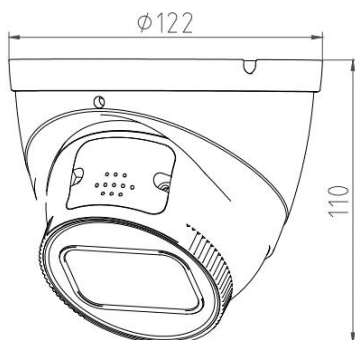

8MP Full Color Smart Dual Light Active Deterrence Network Dome Camera

- 8MP 1/1.8" CMOS Image Sensor, Smart Dual Light Dark Fighter Full Color Excellent Performance & High Definition of images.
- Outputs Max. 8MP: 3840*2160@25/30fps, H.265 Code, High Compression Rate, Ultra Low Bit Rate.
- 2.8mm / 3.6mm / 6.0mm Fixed Focal Lens, IR Light: Max. 40M, Warm Light: Max. 40M.
- ROI, SMART H.264 +/H.265+, AI H.264/H.265, Flexible Coding, Applicable to various bandwidth and storage environments.
- Rotation Mode, WDR, 3DNR, HLC, BLC, Digital Watermarking, Applicable to various monitoring scenes.
- Perimeter Protection: Intrusion, Tripwire (Support the classification & Detection of Human, Vehicle & Non-Motor).
- Abnormality Detection: Smart Motion Detection, Face Detection, People Counting, Video Metadata, Smart Object Detection, Heat Map.
- Support White Light Flash Alarm, Sound Alarm, Arm and Disarm.

Model No.	CB-EC808P
Camera	
Image Sensor	1/1.8" Progressive CMOS Image Sensor
Max. Resolution	8MP, 3840(H)*2160(V)
RAM & Flash	256MB RAM / 128MB ROM
Minimum Illumination	0.0006Lux(Color), 0.0003Lux (B/W), 0Lux (IR on)
Shutter Speed	1/3 s to 1/100, 000 s
Day / Night	Auto, Dual IR-Cut Filter, D/N Sensitive Switch / Mixed Mode Switch
Illumination Distance Range	IR Light: Max. 40M, Warm Light: Max. 40M
Illuminator Control	Auto / Manual
Smart IR	Supported
S/N Ratio	≥ 56dB
Angle Adjustment	Pan: 0° to 360°, Tilt: 0° to 90°, Rotate: 0° to 360°
Lens	
Lens	2.8mm / 3.6mm / 6.0mm Fixed Focal Lens
Max. Aperture Ratio	F No. 1.2
Min. Object Distance	2M
Lens Mount	M12
Max. Aperture	F1.2
Iris Type	Auto Iris