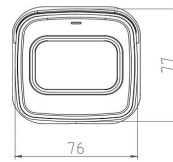

## 4MP Full Color Smart Dual Light Active Deterrence Network Bullet Camera

- 4MP 1/1.8" CMOS Image Sensor, Smart Dual Light Dark Fighter Full Color Excellent Performance & High Definition of images.
- Outputs Max. 4MP: 2560(H)\*1440(V) / 2688(H)\*1520(V)@25/30fps, H.265 Code, High Compression Rate, Ultra Low Bit Rate.
- 2.8mm / 3.6mm / 6.0mm Fixed Focal Lens, IR: Max. 50M, Warm Light: Max. 50M
- ROI, SMART H.264 +/H.265+, AI H.264/H.265, Flexible Coding, Applicable to various bandwidth and storage environments.
- Rotation Mode, WDR, 3DNR, HLC, BLC, Digital Watermarking, Applicable to various monitoring scenes.
- Perimeter Protection: Intrusion, Tripwire (Support the classification & Detection of Human, Vehicle & Non-Motor).
- Abnormality Detection: Smart Motion Detection, Face Detection, People Counting, Video Metadata, Smart Object Detection, Heat Map.
- Support White Light Flash Alarm, Sound Alarm, Arm and Disarm.

Model No.	CB-RC408P
<b>Camera</b>	
Image Sensor	1/1.8" Progressive CMOS Image Sensor
Max. Resolution	4MP, 2560(H)*1440(V) / 2688(H)*1520(V)
RAM & Flash	256MB RAM / 128MB ROM
Minimum Illumination	0.0006Lux(Color), 0.0003Lux (B/W), 0Lux (IR on)
Shutter Speed	1/3 s to 1/100, 000 s
Day / Night	Auto, Dual IR-Cut Filter, D/N Sensitive Switch / Mixed Mode Switch
Illumination Distance Range	IR: Max. 50M, Warm Light: Max. 50M
Illuminator Control	Auto / Manual
Smart IR	Supported
S/N Ratio	≥ 56dB
Angle Adjustment	Pan: 0° to 360°, Tilt: 0° to 90°, Rotate: 0° to 360°
<b>Lens</b>	
Lens	2.8mm / 3.6mm / 6.0mm Fixed Focal Lens
Max. Aperture Ratio	F No. 1.2
Min. Object Distance	2M
Lens Mount	M12
Max. Aperture	F1.2
Iris Type	Auto Iris