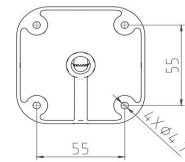

4MP Full Color Smart Dual Light Active Deterrence Network Bullet Camera

- 4MP 1/1.8" CMOS Image Sensor, Smart Dual Light Dark Fighter Full Color Excellent Performance & High Definition of images.
- Outputs Max. 4MP: 2560(H)*1440(V) / 2688(H)*1520(V)@25/30fps, H.265 Code, High Compression Rate, Ultra Low Bit Rate.
- 2.8mm / 3.6mm / 6.0mm Fixed Focal Lens, IR: Max. 50M, Warm Light: Max. 50M
- ROI, SMART H.264 +/H.265+, AI H.264/H.265, Flexible Coding, Applicable to various bandwidth and storage environments.
- Rotation Mode, WDR, 3DNR, HLC, BLC, Digital Watermarking, Applicable to various monitoring scenes.
- Perimeter Protection: Intrusion, Tripwire (Support the classification & Detection of Human, Vehicle & Non-Motor).
- Abnormality Detection: Smart Motion Detection, Face Detection, People Counting, Video Metadata, Smart Object Detection, Heat Map.
- Support White Light Flash Alarm, Sound Alarm, Arm and Disarm.

Model No.	CB-RC408P
Camera	
Image Sensor	1/1.8" Progressive CMOS Image Sensor
Max. Resolution	4MP, 2560(H)*1440(V) / 2688(H)*1520(V)
RAM & Flash	256MB RAM / 128MB ROM
Minimum Illumination	0.0006Lux(Color), 0.0003Lux (B/W), 0Lux (IR on)
Shutter Speed	1/3 s to 1/100, 000 s
Day / Night	Auto, Dual IR-Cut Filter, D/N Sensitive Switch / Mixed Mode Switch
Illumination Distance Range	IR: Max. 50M, Warm Light: Max. 50M
Illuminator Control	Auto / Manual
Smart IR	Supported
S/N Ratio	≥ 56dB
Angle Adjustment	Pan: 0° to 360°, Tilt: 0° to 90°, Rotate: 0° to 360°
Lens	
Lens	2.8mm / 3.6mm / 6.0mm Fixed Focal Lens
Max. Aperture Ratio	F No. 1.2
Min. Object Distance	2M
Lens Mount	M12
Max. Aperture	F1.2
Iris Type	Auto Iris