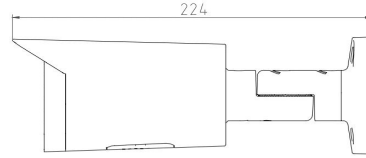

4MP Full Color Smart Dual Light Active Deterrence Network Bullet Camera

- 4MP 1/1.8" CMOS Image Sensor, Smart Dual Light Dark Fighter Full Color Excellent Performance & High Definition of images.
- Outputs Max. 4MP: 2560(H)*1440(V) / 2688(H)*1520(V)@25/30fps, H.265 Code, High Compression Rate, Ultra Low Bit Rate.
- 2.8mm / 3.6mm / 6.0mm Fixed Focal Lens, IR: Max. 50M, Warm Light: Max. 50M
- ROI, SMART H.264 +/H.265+, AI H.264/H.265, Flexible Coding, Applicable to various bandwidth and storage environments.
- Rotation Mode, WDR, 3DNR, HLC, BLC, Digital Watermarking, Applicable to various monitoring scenes.
- Perimeter Protection: Intrusion, Tripwire (Support the classification & Detection of Human, Vehicle & Non-Motor).
- Abnormality Detection: Smart Motion Detection, Face Detection, People Counting, Video Metadata, Smart Object Detection, Heat Map.
- Support White Light Flash Alarm, Sound Alarm, Arm and Disarm.

Model No.	CB-RC408P
Camera	
Image Sensor	1/1.8" Progressive CMOS Image Sensor
Max. Resolution	4MP, 2560(H)*1440(V) / 2688(H)*1520(V)
RAM & Flash	256MB RAM / 128MB ROM
Minimum Illumination	0.0006Lux(Color), 0.0003Lux (B/W), 0Lux (IR on)
Shutter Speed	1/3 s to 1/100, 000 s
Day / Night	Auto, Dual IR-Cut Filter, D/N Sensitive Switch / Mixed Mode Switch
Illumination Distance Range	IR: Max. 50M, Warm Light: Max. 50M
Illuminator Control	Auto / Manual
Smart IR	Supported
S/N Ratio	≥ 56dB
Angle Adjustment	Pan: 0° to 360°, Tilt: 0° to 90°, Rotate: 0° to 360°
Lens	
Lens	2.8mm / 3.6mm / 6.0mm Fixed Focal Lens
Max. Aperture Ratio	F No. 1.2
Min. Object Distance	2M
Lens Mount	M12
Max. Aperture	F1.2
Iris Type	Auto Iris