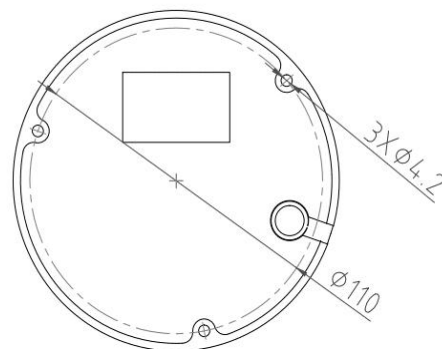

## 8MP Full Color Smart Dual Light Active Deterrence Network Dome Camera

- 8MP 1/1.8" CMOS Image Sensor, Smart Dual Light Dark Fighter Full Color Excellent Performance & High Definition of images.
- Outputs Max. 8MP: 3840\*2160@25/30fps, H.265 Code, High Compression Rate, Ultra Low Bit Rate.
- 2.8mm / 3.6mm / 6.0mm Fixed Focal Lens, IR Light: Max. 40M, Warm Light: Max. 40M.
- ROI, SMART H.264 +/H.265+, AI H.264/H.265, Flexible Coding, Applicable to various bandwidth and storage environments.
- Rotation Mode, WDR, 3DNR, HLC, BLC, Digital Watermarking, Applicable to various monitoring scenes.
- Perimeter Protection: Intrusion, Tripwire (Support the classification & Detection of Human, Vehicle & Non-Motor).
- Abnormality Detection: Smart Motion Detection, Face Detection, People Counting, Video Metadata, Smart Object Detection, Heat Map.
- Support White Light Flash Alarm, Sound Alarm, Arm and Disarm.

Model No.	CB-FC808P
<b>Camera</b>	
Image Sensor	1/1.8" Progressive CMOS Image Sensor
Max. Resolution	8MP, 3840(H)*2160(V)
RAM & Flash	256MB RAM / 128MB ROM
Minimum Illumination	0.0006Lux(Color), 0.0003Lux (B/W), 0Lux (IR on)
Shutter Speed	1/3 s to 1/100, 000 s
Day / Night	Auto, Dual IR-Cut Filter, D/N Sensitive Switch / Mixed Mode Switch
Illumination Distance Range	IR Light: Max. 40M, Warm Light: Max. 40M
Illuminator Control	Auto / Manual
Smart IR	Supported
S/N Ratio	≥ 56dB
Angle Adjustment	Pan: 0° to 360°, Tilt: 0° to 90°, Rotate: 0° to 360°
<b>Lens</b>	
Lens	2.8mm / 3.6mm / 6.0mm Fixed Focal Lens
Max. Aperture Ratio	F No. 1.2
Min. Object Distance	2M
Lens Mount	M12
Max. Aperture	F1.2
Iris Type	Auto Iris