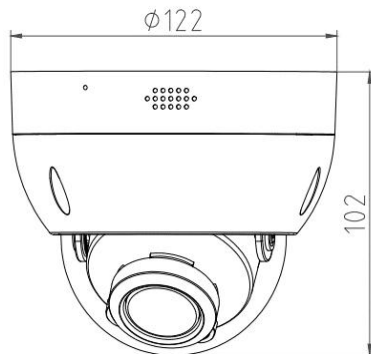

## 8MP Full Color Smart Dual Light Active Deterrence Network Dome Camera

- 8MP 1/1.8" CMOS Image Sensor, Smart Dual Light Dark Fighter Full Color Excellent Performance & High Definition of images.
- Outputs Max. 8MP: 3840\*2160@25/30fps, H.265 Code, High Compression Rate, Ultra Low Bit Rate.
- 2.8mm / 3.6mm / 6.0mm Fixed Focal Lens, IR Light: Max. 40M, Warm Light: Max. 40M.
- ROI, SMART H.264 +/H.265+, AI H.264/H.265, Flexible Coding, Applicable to various bandwidth and storage environments.
- Rotation Mode, WDR, 3DNR, HLC, BLC, Digital Watermarking, Applicable to various monitoring scenes.
- Perimeter Protection: Intrusion, Tripwire (Support the classification & Detection of Human, Vehicle & Non-Motor).
- Abnormality Detection: Smart Motion Detection, Face Detection, People Counting, Video Metadata, Smart Object Detection, Heat Map.
- Support White Light Flash Alarm, Sound Alarm, Arm and Disarm.

Model No.	CB-FC808P
<b>Camera</b>	
Image Sensor	1/1.8" Progressive CMOS Image Sensor
Max. Resolution	8MP, 3840(H)*2160(V)
RAM & Flash	256MB RAM / 128MB ROM
Minimum Illumination	0.0006Lux(Color), 0.0003Lux (B/W), 0Lux (IR on)
Shutter Speed	1/3 s to 1/100, 000 s
Day / Night	Auto, Dual IR-Cut Filter, D/N Sensitive Switch / Mixed Mode Switch
Illumination Distance Range	IR Light: Max. 40M, Warm Light: Max. 40M
Illuminator Control	Auto / Manual
Smart IR	Supported
S/N Ratio	≥ 56dB
Angle Adjustment	Pan: 0° to 360°, Tilt: 0° to 90°, Rotate: 0° to 360°
<b>Lens</b>	
Lens	2.8mm / 3.6mm / 6.0mm Fixed Focal Lens
Max. Aperture Ratio	F No. 1.2
Min. Object Distance	2M
Lens Mount	M12
Max. Aperture	F1.2
Iris Type	Auto Iris