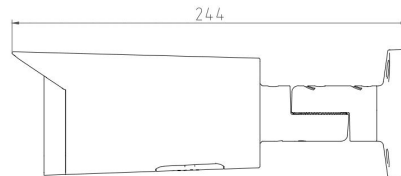

8MP Full Color Smart Dual Light Active Deterrence Network Bullet Camera

- 8MP 1/1.8" CMOS Image Sensor, Smart Dual Light Dark Fighter Full Color Excellent Performance & High Definition of images.
- Outputs Max. 8MP: 3840*2160@25/30fps, H.265 Code, High Compression Rate, Ultra Low Bit Rate.
- 2.7~13.5mm 5X Motorized Lens, IR: Max. 50M, Warm Light: Max. 50M
- ROI, SMART H.264 +/H.265+, AI H.264/H.265, Flexible Coding, Applicable to various bandwidth and storage environments.
- Rotation Mode, WDR, 3DNR, HLC, BLC, Digital Watermarking, Applicable to various monitoring scenes.
- Perimeter Protection: Intrusion, Tripwire (Support the classification & Detection of Human, Vehicle & Non-Motor).
- Abnormality Detection: Smart Motion Detection, Face Detection, People Counting, Video Metadata, Smart Object Detection, Heat Map.
- Support White Light Flash Alarm, Sound Alarm, Arm and Disarm.

Model No.	CB-RC808P-AZ
Camera	
Image Sensor	1/1.8" Progressive CMOS Image Sensor
Max. Resolution	8MP, 3840(H)*2160(V)
RAM & Flash	256MB RAM / 128MB ROM
Minimum Illumination	0.0006Lux(Color), 0.0003Lux (B/W), 0Lux (IR on)
Shutter Speed	1/3 s to 1/100, 000 s
Day / Night	Auto, Dual IR-Cut Filter, D/N Sensitive Switch / Mixed Mode Switch
Illumination Distance Range	IR: Max. 50M, Warm Light: Max. 50M
Illuminator Control	Auto / Manual
Smart IR	Supported
S/N Ratio	≥ 56dB
Angle Adjustment	Pan: 0° to 360°, Tilt: 0° to 90°, Rotate: 0° to 360°
Lens	
Lens	2.7-13.5mm Motorized Auto Focus Lens
Max. Aperture Ratio	F No. 1.2 (W) ~ 3.3(T)
Min. Object Distance	0.3M~INF(W), 1.5M~INF(T)
Lens Mount	M12
Max. Aperture	F1.2