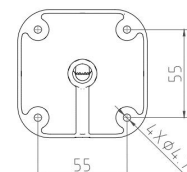

8MP Full Color Smart Dual Light Active Deterrence Network Bullet Camera

- 8MP 1/1.8" CMOS Image Sensor, Smart Dual Light Dark Fighter Full Color Excellent Performance & High Definition of images.
- Outputs Max. 8MP: 3840*2160@25/30fps, H.265 Code, High Compression Rate, Ultra Low Bit Rate.
- 2.7~13.5mm 5X Motorized Lens, IR: Max. 50M, Warm Light: Max. 50M
- ROI, SMART H.264 +/H.265+, AI H.264/H.265, Flexible Coding, Applicable to various bandwidth and storage environments.
- Rotation Mode, WDR, 3DNR, HLC, BLC, Digital Watermarking, Applicable to various monitoring scenes.
- Perimeter Protection: Intrusion, Tripwire (Support the classification & Detection of Human, Vehicle & Non-Motor).
- Abnormality Detection: Smart Motion Detection, Face Detection, People Counting, Video Metadata, Smart Object Detection, Heat Map.
- Support White Light Flash Alarm, Sound Alarm, Arm and Disarm.

Model No.	CB-RC808P-AZ
Camera	
Image Sensor	1/1.8" Progressive CMOS Image Sensor
Max. Resolution	8MP, 3840(H)*2160(V)
RAM & Flash	256MB RAM / 128MB ROM
Minimum Illumination	0.0006Lux(Color), 0.0003Lux (B/W), 0Lux (IR on)
Shutter Speed	1/3 s to 1/100, 000 s
Day / Night	Auto, Dual IR-Cut Filter, D/N Sensitive Switch / Mixed Mode Switch
Illumination Distance Range	IR: Max. 50M, Warm Light: Max. 50M
Illuminator Control	Auto / Manual
Smart IR	Supported
S/N Ratio	≥ 56dB
Angle Adjustment	Pan: 0° to 360°, Tilt: 0° to 90°, Rotate: 0° to 360°
Lens	
Lens	2.7-13.5mm Motorized Auto Focus Lens
Max. Aperture Ratio	F No. 1.2 (W) ~ 3.3(T)
Min. Object Distance	0.3M~INF(W), 1.5M~INF(T)
Lens Mount	M12
Max. Aperture	F1.2