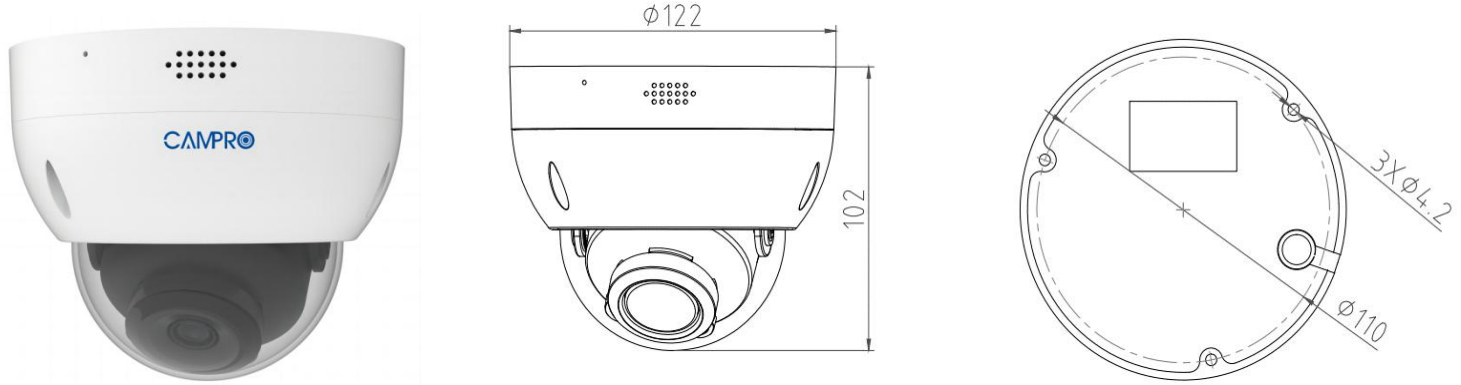

## 8MP Full Color Smart Dual Light Active Deterrence Network Dome Camera

- 8MP 1/1.8" CMOS Image Sensor, Smart Dual Light Dark Fighter Full Color Excellent Performance & High Definition of images.
- Outputs Max. 8MP: 3840\*2160@25/30fps, H.265 Code, High Compression Rate, Ultra Low Bit Rate.
- 2.7~13.5mm 5X Motorized Lens, IR Light: Max. 40M, Warm Light: Max. 40M.
- ROI, SMART H.264 +/H.265+, AI H.264/H.265, Flexible Coding, Applicable to various bandwidth and storage environments.
- Rotation Mode, WDR, 3DNR, HLC, BLC, Digital Watermarking, Applicable to various monitoring scenes.
- Perimeter Protection: Intrusion, Tripwire (Support the classification & Detection of Human, Vehicle & Non-Motor).
- Abnormality Detection: Smart Motion Detection, Face Detection, People Counting, Video Metadata, Smart Object Detection, Heat Map.
- Support White Light Flash Alarm, Sound Alarm, Arm and Disarm.

Model No.	CB-FC808P-AZ
<b>Camera</b>	
Image Sensor	1/1.8" Progressive CMOS Image Sensor
Max. Resolution	8MP, 3840(H)*2160(V)
RAM & Flash	256MB RAM / 128MB ROM
Minimum Illumination	0.0006Lux(Color), 0.0003Lux (B/W), 0Lux (IR on)
Shutter Speed	1/3 s to 1/100, 000 s
Day / Night	Auto, Dual IR-Cut Filter, D/N Sensitive Switch / Mixed Mode Switch
Illumination Distance Range	IR Light: Max. 40M, Warm Light: Max. 40M
Illuminator Control	Auto / Manual
Smart IR	Supported
S/N Ratio	≥ 56dB
Angle Adjustment	Pan: 0° to 360°, Tilt: 0° to 90°, Rotate: 0° to 360°
<b>Lens</b>	
Lens	2.7-13.5mm Motorized Auto Focus Lens
Max. Aperture Ratio	F No. 1.2 (W) ~ 3.3(T)
Min. Object Distance	0.3M~INF(W), 1.5M~INF(T)
Lens Mount	M12
Max. Aperture	F1.2
Iris Type	Auto Iris