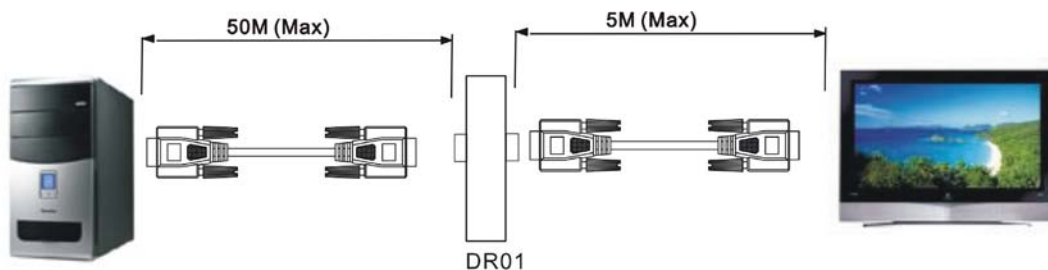

DVI Repeater, HDMI Repeater

ITEM NO.: DR01, HR01

The compact HDMI, DVI repeaters extend the length of any HDMI, DVI cable reach to projectors or monitors. They are automatically equalizes and compensates for HDMI, DVI cables losses and requests an external power adapter for long cable applications up to 50 meters.

Feature:

DR01 DVI Repeater

- Extends digital video up to 50 meters.
- Maintains multiple high definition resolutions up to 1080p or 1920 x 1200 for computers.
- Easy to use, plug and play.

HR01 HDMI Repeater

- Extends high definition video and digital audio up to 50 meters.
- Supports high definition video up to 1080p.
- Easy to use, plug and play.

Installation View:

DR01

HR01

Specification:

ITEM NO.	DR01	HR01
Bandwidth	1.65 GHz	
Input Video Signal	1.2 Volts p-p	
Input DDC Signal	5 Volts p-p (TTL)	
Input/Output Connector	DVI-I x 2 (29 Pin) Digital Only	HDMI Type A x 2
Temperature	Operation: 0 to 55°C, Storage: -20 to 85°C, Humidity: up to 95%	
Power Consumption	220mA (Max)	250mA (Max)
Power Supply	DC5V 1Amp	
DIMENSIONS mm	67 x 53 x 27	67 x 43.5 x 27
Weight g	110	100