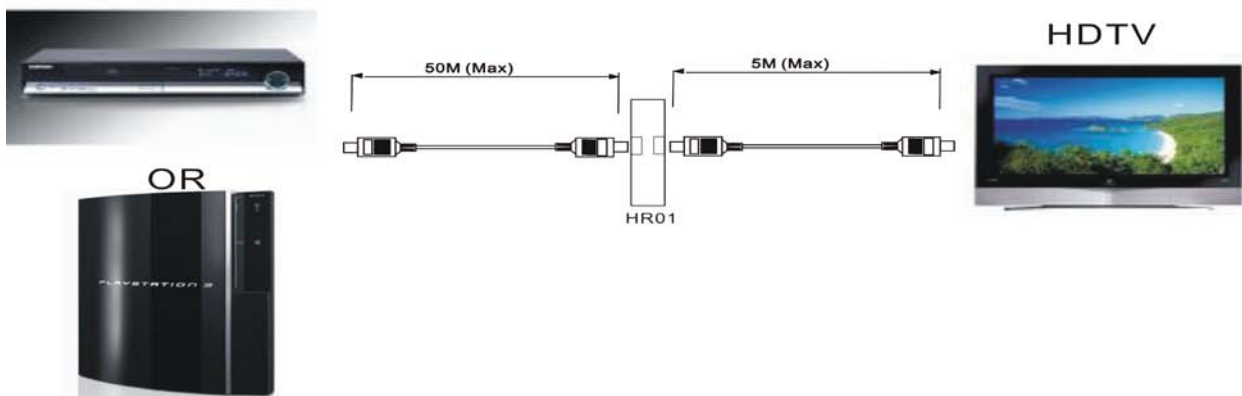

DVI Repeater, HDMI Repeater

ITEM NO.: DR01, HR01

The compact HDMI, DVI repeaters extend the length of any HDMI, DVI cable reach to projectors or monitors. They are automatically equalizes and compensates for HDMI, DVI cables losses and requests an external power adapter for long cable applications up to 50 meters.

Feature:

DR01 DVI Repeater

- Extends digital video up to 50 meters.
- Maintains multiple high definition resolutions up to 1080p or 1920 x 1200 for computers.
- Easy to use, plug and play.

HR01 HDMI Repeater

- Extends high definition video and digital audio up to 50 meters.
- Supports high definition video up to 1080p.
- Easy to use, plug and play.

Installation View:

DR01

HR01

Specification:

ITEM NO.	DR01	HR01
Bandwidth	1.65 GHz	
Input Video Signal	1.2 Volts p-p	
Input DDC Signal	5 Volts p-p (TTL)	
Input/Output Connector	DVI-I x 2 (29 Pin) Digital Only	HDMI Type A x 2
Temperature	Operation: 0 to 55°C, Storage: -20 to 85°C, Humidity: up to 95%	
Power Consumption	220mA (Max)	250mA (Max)
Power Supply	DC5V 1Amp	
DIMENSIONS mm	67 x 53 x 27	67 x 43.5 x 27
Weight g	110	100