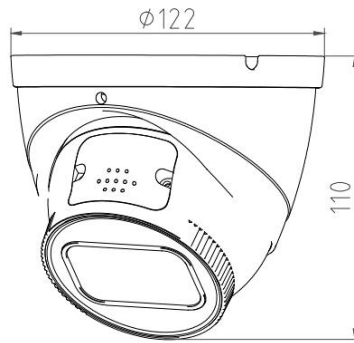

## 5MP IR Day & Night Network Dome Camera

- 5MP 1/2.7" CMOS Image Sensor, Excellent Low Luminance Performance & High Definition of images.
- Outputs Max. 5MP: 2880\*1620@25/30fps, H.265 Code, High Compression Rate, Ultra Low Bit Rate.
- 2.8mm / 3.6mm / 6.0mm Fixed Focal Lens, IR Light: Max. 40M.
- ROI, SMART H.264 +/H.265+, AI H.264/H.265, Flexible Coding, Applicable to various bandwidth and storage environments.
- Rotation Mode, WDR, 3DNR, HLC, BLC, Digital Watermarking, Applicable to various monitoring scenes.
- Perimeter Protection: Intrusion, Tripwire (Support the classification & Detection of Human, Vehicle & Non-Motor).
- Abnormality Detection: Smart Motion Detection, Face Detection, People Counting, Heat Map.

Model No.	CB-ED504P
<b>Camera</b>	
Image Sensor	1/2.7" Progressive CMOS Image Sensor
Max. Resolution	5MP, 2880(H)*1620(V)
RAM & Flash	256MB RAM / 128MB ROM
Minimum Illumination	0.001Lux(Color), 0.0001Lux (B/W), 0Lux (IR on)
Shutter Speed	1/3 s to 1/100, 000 s
Day / Night	Auto, Dual IR-Cut Filter, D/N Sensitive Switch / Mixed Mode Switch
Illumination Distance Range	IR Light: Max. 40M
Illuminator Control	Auto / Manual
Smart IR	Supported
S/N Ratio	≥ 56dB
Angle Adjustment	Pan: 0° to 360°, Tilt: 0° to 90°, Rotate: 0° to 360°
<b>Lens</b>	
Lens	2.8mm / 3.6mm / 6.0mm Fixed Focal Lens
Max. Aperture Ratio	F No. 1.6
Min. Object Distance	2M
Lens Mount	M12
Max. Aperture	F1.6
Iris Type	Auto Iris
<b>Focal Length &amp; FOV</b>	