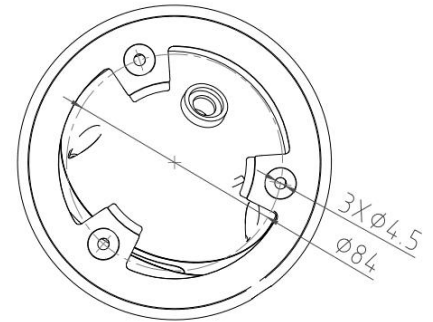

5MP IR Day & Night Network Dome Camera

- 5MP 1/2.7" CMOS Image Sensor, Excellent Low Luminance Performance & High Definition of images.
- Outputs Max. 5MP: 2880*1620@25/30fps, H.265 Code, High Compression Rate, Ultra Low Bit Rate.
- 2.8mm / 3.6mm / 6.0mm Fixed Focal Lens, IR Light: Max. 40M.
- ROI, SMART H.264 +/H.265+, AI H.264/H.265, Flexible Coding, Applicable to various bandwidth and storage environments.
- Rotation Mode, WDR, 3DNR, HLC, BLC, Digital Watermarking, Applicable to various monitoring scenes.
- Perimeter Protection: Intrusion, Tripwire (Support the classification & Detection of Human, Vehicle & Non-Motor).
- Abnormality Detection: Smart Motion Detection, Face Detection, People Counting, Heat Map.

Model No.	CB-ED504P
Camera	
Image Sensor	1/2.7" Progressive CMOS Image Sensor
Max. Resolution	5MP, 2880(H)*1620(V)
RAM & Flash	256MB RAM / 128MB ROM
Minimum Illumination	0.001Lux(Color), 0.0001Lux (B/W), 0Lux (IR on)
Shutter Speed	1/3 s to 1/100, 000 s
Day / Night	Auto, Dual IR-Cut Filter, D/N Sensitive Switch / Mixed Mode Switch
Illumination Distance Range	IR Light: Max. 40M
Illuminator Control	Auto / Manual
Smart IR	Supported
S/N Ratio	≥ 56dB
Angle Adjustment	Pan: 0° to 360°, Tilt: 0° to 90°, Rotate: 0° to 360°
Lens	
Lens	2.8mm / 3.6mm / 6.0mm Fixed Focal Lens
Max. Aperture Ratio	F No. 1.6
Min. Object Distance	2M
Lens Mount	M12
Max. Aperture	F1.6
Iris Type	Auto Iris
Focal Length & FOV