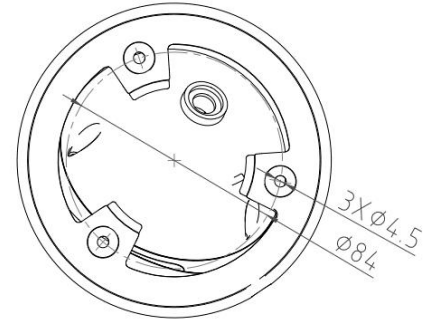

5MP IR Day & Night Network Dome Camera

- 5MP 1/2.7" CMOS Image Sensor, Excellent Low Luminance Performance & High Definition of images.
- Outputs Max. 5MP: 2880*1620@25/30fps, H.265 Code, High Compression Rate, Ultra Low Bit Rate.
- 2.7~13.5mm 5X Motorized Lens, IR Light: Max. 40M.
- ROI, SMART H.264 +/H.265+, AI H.264/H.265, Flexible Coding, Applicable to various bandwidth and storage environments.
- Rotation Mode, WDR, 3DNR, HLC, BLC, Digital Watermarking, Applicable to various monitoring scenes.
- Perimeter Protection: Intrusion, Tripwire (Support the classification & Detection of Human, Vehicle & Non-Motor).
- Abnormality Detection: Smart Motion Detection, Face Detection, People Counting, Heat Map.

Model No.	CB-ED504P-AZ
Camera	
Image Sensor	1/2.7" Progressive CMOS Image Sensor
Max. Resolution	5MP, 2880(H)*1620(V)
RAM & Flash	256MB RAM / 128MB ROM
Minimum Illumination	0.001Lux(Color), 0.0001Lux (B/W), 0Lux (IR on)
Shutter Speed	1/3 s to 1/100, 000 s
Day / Night	Auto, Dual IR-Cut Filter, D/N Sensitive Switch / Mixed Mode Switch
Illumination Distance Range	IR Light: Max. 40M
Illuminator Control	Auto / Manual
Smart IR	Supported
S/N Ratio	≥ 56dB
Angle Adjustment	Pan: 0° to 360°, Tilt: 0° to 90°, Rotate: 0° to 360°
Lens	
Lens	2.7-13.5mm Motorized Auto Focus Lens
Max. Aperture Ratio	F No. 1.6 (W) ~ 3.3(T)
Min. Object Distance	0.3M~INF(W), 1.5M~INF(T)
Lens Mount	M12
Max. Aperture	F1.6
Iris Type	Auto Iris
Focal Length & FOV