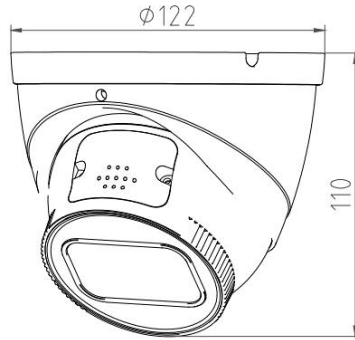

5MP IR Day & Night Network Dome Camera

- 5MP 1/2.7" CMOS Image Sensor, Excellent Low Luminance Performance & High Definition of images.
- Outputs Max. 5MP: 2880*1620@25/30fps, H.265 Code, High Compression Rate, Ultra Low Bit Rate.
- 2.7~13.5mm 5X Motorized Lens, IR Light: Max. 40M.
- ROI, SMART H.264 +/H.265+, AI H.264/H.265, Flexible Coding, Applicable to various bandwidth and storage environments.
- Rotation Mode, WDR, 3DNR, HLC, BLC, Digital Watermarking, Applicable to various monitoring scenes.
- Perimeter Protection: Intrusion, Tripwire (Support the classification & Detection of Human, Vehicle & Non-Motor).
- Abnormality Detection: Smart Motion Detection, Face Detection, People Counting, Heat Map.

Model No.	CB-ED504P-AZ
Camera	
Image Sensor	1/2.7" Progressive CMOS Image Sensor
Max. Resolution	5MP, 2880(H)*1620(V)
RAM & Flash	256MB RAM / 128MB ROM
Minimum Illumination	0.001Lux(Color), 0.0001Lux (B/W), 0Lux (IR on)
Shutter Speed	1/3 s to 1/100, 000 s
Day / Night	Auto, Dual IR-Cut Filter, D/N Sensitive Switch / Mixed Mode Switch
Illumination Distance Range	IR Light: Max. 40M
Illuminator Control	Auto / Manual
Smart IR	Supported
S/N Ratio	≥ 56dB
Angle Adjustment	Pan: 0° to 360°, Tilt: 0° to 90°, Rotate: 0° to 360°
Lens	
Lens	2.7-13.5mm Motorized Auto Focus Lens
Max. Aperture Ratio	F No. 1.6 (W) ~ 3.3(T)
Min. Object Distance	0.3M~INF(W), 1.5M~INF(T)
Lens Mount	M12
Max. Aperture	F1.6
Iris Type	Auto Iris
Focal Length & FOV	