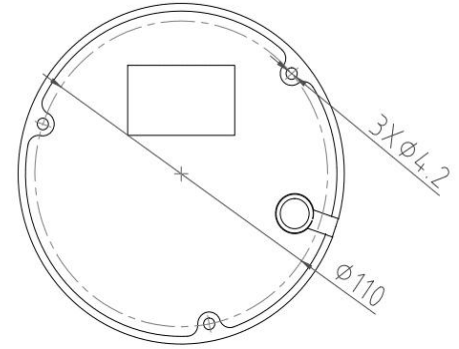

5MP IR Day & Night Network Dome Camera

- 5MP 1/2.7" CMOS Image Sensor, Excellent Low Luminance Performance & High Definition of images.
- Outputs Max. 5MP: 2880*1620@25/30fps, H.265 Code, High Compression Rate, Ultra Low Bit Rate.
- 2.7~13.5mm 5X Motorized Lens, IR Light: Max. 40M.
- ROI, SMART H.264 +/H.265+, AI H.264/H.265, Flexible Coding, Applicable to various bandwidth and storage environments.
- Rotation Mode, WDR, 3DNR, HLC, BLC, Digital Watermarking, Applicable to various monitoring scenes.
- Perimeter Protection: Intrusion, Tripwire (Support the classification & Detection of Human, Vehicle & Non-Motor).
- Abnormality Detection: Smart Motion Detection, Face Detection, People Counting, Heat Map.

Model No.	CB-FD504P-AZ
Camera	
Image Sensor	1/2.7" Progressive CMOS Image Sensor
Max. Resolution	5MP, 2880(H)*1620(V)
RAM & Flash	256MB RAM / 128MB ROM
Minimum Illumination	0.001Lux(Color), 0.0001Lux (B/W), 0Lux (IR on)
Shutter Speed	1/3 s to 1/100, 000 s
Day / Night	Auto, Dual IR-Cut Filter, D/N Sensitive Switch / Mixed Mode Switch
Illumination Distance Range	IR Light: Max. 40M
Illuminator Control	Auto / Manual
Smart IR	Supported
S/N Ratio	≥ 56dB
Angle Adjustment	Pan: 0° to 360°, Tilt: 0° to 90°, Rotate: 0° to 360°
Lens	
Lens	2.7-13.5mm Motorized Auto Focus Lens
Max. Aperture Ratio	F No. 1.6 (W) ~ 3.3(T)
Min. Object Distance	0.3M~INF(W), 1.5M~INF(T)
Lens Mount	M12
Max. Aperture	F1.6
Iris Type	Auto Iris
Focal Length & FOV	