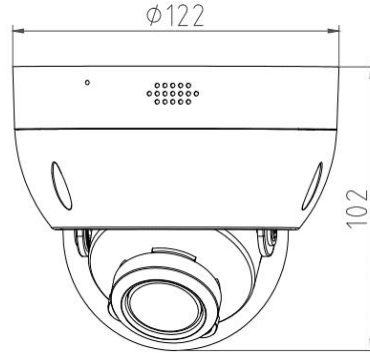

5MP IR Day & Night Network Dome Camera

- 5MP 1/2.7" CMOS Image Sensor, Excellent Low Luminance Performance & High Definition of images.
- Outputs Max. 5MP: 2880*1620@25/30fps, H.265 Code, High Compression Rate, Ultra Low Bit Rate.
- 2.7~13.5mm 5X Motorized Lens, IR Light: Max. 40M.
- ROI, SMART H.264 +/H.265+, AI H.264/H.265, Flexible Coding, Applicable to various bandwidth and storage environments.
- Rotation Mode, WDR, 3DNR, HLC, BLC, Digital Watermarking, Applicable to various monitoring scenes.
- Perimeter Protection: Intrusion, Tripwire (Support the classification & Detection of Human, Vehicle & Non-Motor).
- Abnormality Detection: Smart Motion Detection, Face Detection, People Counting, Heat Map.

Model No.	CB-FD504P-AZ
Camera	
Image Sensor	1/2.7" Progressive CMOS Image Sensor
Max. Resolution	5MP, 2880(H)*1620(V)
RAM & Flash	256MB RAM / 128MB ROM
Minimum Illumination	0.001Lux(Color), 0.0001Lux (B/W), 0Lux (IR on)
Shutter Speed	1/3 s to 1/100, 000 s
Day / Night	Auto, Dual IR-Cut Filter, D/N Sensitive Switch / Mixed Mode Switch
Illumination Distance Range	IR Light: Max. 40M
Illuminator Control	Auto / Manual
Smart IR	Supported
S/N Ratio	≥ 56dB
Angle Adjustment	Pan: 0° to 360°, Tilt: 0° to 90°, Rotate: 0° to 360°
Lens	
Lens	2.7-13.5mm Motorized Auto Focus Lens
Max. Aperture Ratio	F No. 1.6 (W) ~ 3.3(T)
Min. Object Distance	0.3M~INF(W), 1.5M~INF(T)
Lens Mount	M12
Max. Aperture	F1.6
Iris Type	Auto Iris
Focal Length & FOV