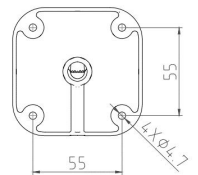

5MP IR Day & Night Network Bullet Camera

- 5MP 1/2.7" CMOS Image Sensor, Excellent Low Luminance Performance & High Definition of images.
- Outputs Max. 5MP: 2880*1620@25/30fps, H.265 Code, High Compression Rate, Ultra Low Bit Rate.
- 2.7~13.5mm 5X Motorized Lens, IR Light: Max. 60M.
- ROI, SMART H.264 +/H.265+, AI H.264/H.265, Flexible Coding, Applicable to various bandwidth and storage environments.
- Rotation Mode, WDR, 3DNR, HLC, BLC, Digital Watermarking, Applicable to various monitoring scenes.
- Perimeter Protection: Intrusion, Tripwire (Support the classification & Detection of Human, Vehicle & Non-Motor).
- Abnormality Detection: Smart Motion Detection, Face Detection, People Counting, Heat Map.

Model No.	CB-RD504P-AZ
Camera	
Image Sensor	1/2.7" Progressive CMOS Image Sensor
Max. Resolution	5MP, 2880(H)*1620(V)
RAM & Flash	256MB RAM / 128MB ROM
Minimum Illumination	0.001Lux(Color), 0.0001Lux (B/W), 0Lux (IR on)
Shutter Speed	1/3 s to 1/100, 000 s
Day / Night	Auto, Dual IR-Cut Filter, D/N Sensitive Switch / Mixed Mode Switch
Illumination Distance Range	IR Light: Max. 60M
Illuminator Control	Auto / Manual
Smart IR	Supported
S/N Ratio	≥ 56dB
Angle Adjustment	Pan: 0° to 360°, Tilt: 0° to 90°, Rotate: 0° to 360°
Lens	
Lens	2.7-13.5mm Motorized Auto Focus Lens
Max. Aperture Ratio	F No. 1.6 (W) ~ 3.3(T)
Min. Object Distance	0.3M~INF(W), 1.5M~INF(T)
Lens Mount	M12
Max. Aperture	F1.6
Iris Type	Auto Iris
Focal Length & FOV