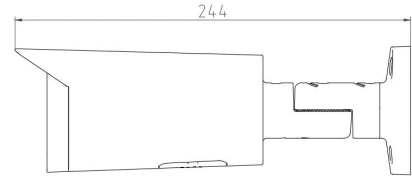

5MP IR Day & Night Network Bullet Camera

- 5MP 1/2.7" CMOS Image Sensor, Excellent Low Luminance Performance & High Definition of images.
- Outputs Max. 5MP: 2880*1620@25/30fps, H.265 Code, High Compression Rate, Ultra Low Bit Rate.
- 2.7~13.5mm 5X Motorized Lens, IR Light: Max. 60M.
- ROI, SMART H.264 +/H.265+, AI H.264/H.265, Flexible Coding, Applicable to various bandwidth and storage environments.
- Rotation Mode, WDR, 3DNR, HLC, BLC, Digital Watermarking, Applicable to various monitoring scenes.
- Perimeter Protection: Intrusion, Tripwire (Support the classification & Detection of Human, Vehicle & Non-Motor).
- Abnormality Detection: Smart Motion Detection, Face Detection, People Counting, Heat Map.

Model No.	CB-RD504P-AZ
Camera	
Image Sensor	1/2.7" Progressive CMOS Image Sensor
Max. Resolution	5MP, 2880(H)*1620(V)
RAM & Flash	256MB RAM / 128MB ROM
Minimum Illumination	0.001Lux(Color), 0.0001Lux (B/W), 0Lux (IR on)
Shutter Speed	1/3 s to 1/100, 000 s
Day / Night	Auto, Dual IR-Cut Filter, D/N Sensitive Switch / Mixed Mode Switch
Illumination Distance Range	IR Light: Max. 60M
Illuminator Control	Auto / Manual
Smart IR	Supported
S/N Ratio	≥ 56dB
Angle Adjustment	Pan: 0° to 360°, Tilt: 0° to 90°, Rotate: 0° to 360°
Lens	
Lens	2.7-13.5mm Motorized Auto Focus Lens
Max. Aperture Ratio	F No. 1.6 (W) ~ 3.3(T)
Min. Object Distance	0.3M~INF(W), 1.5M~INF(T)
Lens Mount	M12
Max. Aperture	F1.6
Iris Type	Auto Iris
Focal Length & FOV