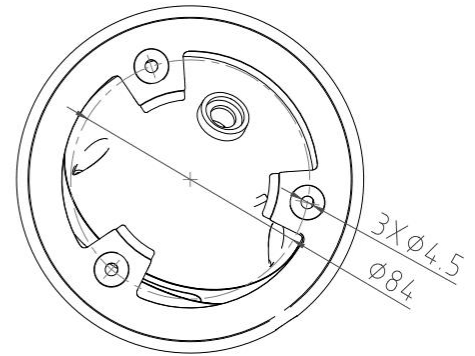

8MP IR Day & Night Network Dome Camera

- 8MP 1/2.7" CMOS Image Sensor, Excellent Low Luminance Performance & High Definition of images.
- Outputs Max. 8MP: 3840*2160@20fps, H.265 Code, High Compression Rate, Ultra Low Bit Rate.
- 2.7~13.5mm 5X Motorized Lens, IR Light: Max. 40M.
- ROI, SMART H.264 +/H.265+, AI H.264/H.265, Flexible Coding, Applicable to various bandwidth and storage environments.
- Rotation Mode, WDR, 3DNR, HLC, BLC, Digital Watermarking, Applicable to various monitoring scenes.
- Perimeter Protection: Intrusion, Tripwire (Support the classification & Detection of Human, Vehicle & Non-Motor).
- Abnormality Detection: Smart Motion Detection, Face Detection, People Counting.

Model No.	CB-ED804P-AZ
Camera	
Image Sensor	1/2.7" Progressive CMOS Image Sensor
Max. Resolution	8MP, 3840(H)*2160(V)
RAM & Flash	256MB RAM / 128MB ROM
Minimum Illumination	0.006Lux(Color), 0.0006Lux (B/W), 0Lux (IR on)
Shutter Speed	1/3 s to 1/100, 000 s
Day / Night	Auto, Dual IR-Cut Filter, D/N Sensitive Switch / Mixed Mode Switch
Illumination Distance Range	IR Light: Max. 40M
Illuminator Control	Auto / Manual
Smart IR	Supported
S/N Ratio	≥ 56dB
Angle Adjustment	Pan: 0° to 360°, Tilt: 0° to 90°, Rotate: 0° to 360°
Lens	
Lens	2.7-13.5mm Motorized Auto Focus Lens
Max. Aperture Ratio	F No. 1.6 (W) ~ 3.3(T)
Min. Object Distance	0.3M~INF(W), 1.5M~INF(T)
Lens Mount	M12
Max. Aperture	F1.6
Iris Type	Auto Iris
Focal Length & FOV