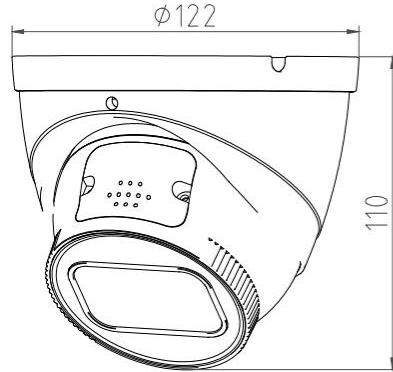

8MP IR Day & Night Network Dome Camera

- 8MP 1/2.7" CMOS Image Sensor, Excellent Low Luminance Performance & High Definition of images.
- Outputs Max. 8MP: 3840*2160@20fps, H.265 Code, High Compression Rate, Ultra Low Bit Rate.
- 2.7~13.5mm 5X Motorized Lens, IR Light: Max. 40M.
- ROI, SMART H.264 +/H.265+, AI H.264/H.265, Flexible Coding, Applicable to various bandwidth and storage environments.
- Rotation Mode, WDR, 3DNR, HLC, BLC, Digital Watermarking, Applicable to various monitoring scenes.
- Perimeter Protection: Intrusion, Tripwire (Support the classification & Detection of Human, Vehicle & Non-Motor).
- Abnormality Detection: Smart Motion Detection, Face Detection, People Counting.

Model No.	CB-ED804P-AZ
Camera	
Image Sensor	1/2.7" Progressive CMOS Image Sensor
Max. Resolution	8MP, 3840(H)*2160(V)
RAM & Flash	256MB RAM / 128MB ROM
Minimum Illumination	0.006Lux(Color), 0.0006Lux (B/W), 0Lux (IR on)
Shutter Speed	1/3 s to 1/100, 000 s
Day / Night	Auto, Dual IR-Cut Filter, D/N Sensitive Switch / Mixed Mode Switch
Illumination Distance Range	IR Light: Max. 40M
Illuminator Control	Auto / Manual
Smart IR	Supported
S/N Ratio	≥ 56dB
Angle Adjustment	Pan: 0° to 360°, Tilt: 0° to 90°, Rotate: 0° to 360°
Lens	
Lens	2.7-13.5mm Motorized Auto Focus Lens
Max. Aperture Ratio	F No. 1.6 (W) ~ 3.3(T)
Min. Object Distance	0.3M~INF(W), 1.5M~INF(T)
Lens Mount	M12
Max. Aperture	F1.6
Iris Type	Auto Iris
Focal Length & FOV	