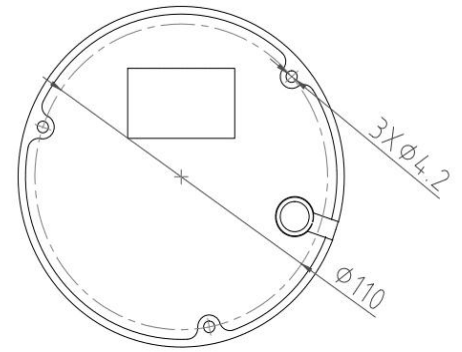

8MP IR Day & Night Network Dome Camera

- 8MP 1/2.7" CMOS Image Sensor, Excellent Low Luminance Performance & High Definition of images.
- Outputs Max. 8MP: 3840*2160@20fps, H.265 Code, High Compression Rate, Ultra Low Bit Rate.
- 2.8mm / 3.6mm / 6.0mm Fixed Focal Lens, IR Light: Max. 40M.
- ROI, SMART H.264 +/H.265+, AI H.264/H.265, Flexible Coding, Applicable to various bandwidth and storage environments.
- Rotation Mode, WDR, 3DNR, HLC, BLC, Digital Watermarking, Applicable to various monitoring scenes.
- Perimeter Protection: Intrusion, Tripwire (Support the classification & Detection of Human, Vehicle & Non-Motor).
- Abnormality Detection: Smart Motion Detection, Face Detection, People Counting.

Model No.	CB-FD804P
Camera	
Image Sensor	1/2.7" Progressive CMOS Image Sensor
Max. Resolution	8MP, 3840(H)*2160(V)
RAM & Flash	256MB RAM / 128MB ROM
Minimum Illumination	0.006Lux(Color), 0.0006Lux (B/W), 0Lux (IR on)
Shutter Speed	1/3 s to 1/100, 000 s
Day / Night	Auto, Dual IR-Cut Filter, D/N Sensitive Switch / Mixed Mode Switch
Illumination Distance Range	IR Light: Max. 40M
Illuminator Control	Auto / Manual
Smart IR	Supported
S/N Ratio	≥ 56dB
Angle Adjustment	Pan: 0° to 360°, Tilt: 0° to 90°, Rotate: 0° to 360°
Lens	
Lens	2.8mm / 3.6mm / 6.0mm Fixed Focal Lens
Max. Aperture Ratio	F No. 1.6
Min. Object Distance	2M
Lens Mount	M12
Max. Aperture	F1.6
Iris Type	Auto Iris
Focal Length & FOV