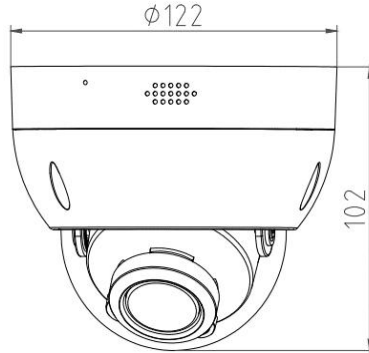

8MP IR Day & Night Network Dome Camera

- 8MP 1/2.7" CMOS Image Sensor, Excellent Low Luminance Performance & High Definition of images.
- Outputs Max. 8MP: 3840*2160@20fps, H.265 Code, High Compression Rate, Ultra Low Bit Rate.
- 2.8mm / 3.6mm / 6.0mm Fixed Focal Lens, IR Light: Max. 40M.
- ROI, SMART H.264 +/H.265+, AI H.264/H.265, Flexible Coding, Applicable to various bandwidth and storage environments.
- Rotation Mode, WDR, 3DNR, HLC, BLC, Digital Watermarking, Applicable to various monitoring scenes.
- Perimeter Protection: Intrusion, Tripwire (Support the classification & Detection of Human, Vehicle & Non-Motor).
- Abnormality Detection: Smart Motion Detection, Face Detection, People Counting.

Model No.	CB-FD804P
Camera	
Image Sensor	1/2.7" Progressive CMOS Image Sensor
Max. Resolution	8MP, 3840(H)*2160(V)
RAM & Flash	256MB RAM / 128MB ROM
Minimum Illumination	0.006Lux(Color), 0.0006Lux (B/W), 0Lux (IR on)
Shutter Speed	1/3 s to 1/100, 000 s
Day / Night	Auto, Dual IR-Cut Filter, D/N Sensitive Switch / Mixed Mode Switch
Illumination Distance Range	IR Light: Max. 40M
Illuminator Control	Auto / Manual
Smart IR	Supported
S/N Ratio	≥ 56dB
Angle Adjustment	Pan: 0° to 360°, Tilt: 0° to 90°, Rotate: 0° to 360°
Lens	
Lens	2.8mm / 3.6mm / 6.0mm Fixed Focal Lens
Max. Aperture Ratio	F No. 1.6
Min. Object Distance	2M
Lens Mount	M12
Max. Aperture	F1.6
Iris Type	Auto Iris
Focal Length & FOV