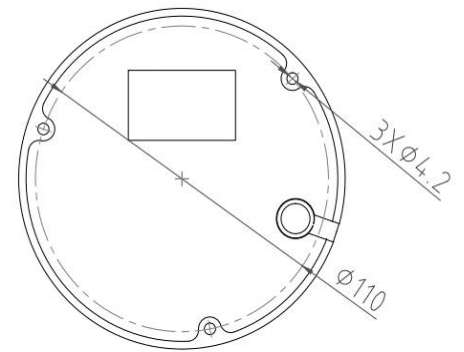

## 8MP IR Day & Night Network Dome Camera

- 8MP 1/2.7" CMOS Image Sensor, Excellent Low Luminance Performance & High Definition of images.
- Outputs Max. 8MP: 3840\*2160@20fps, H.265 Code, High Compression Rate, Ultra Low Bit Rate.
- 2.7~13.5mm 5X Motorized Lens, IR Light: Max. 40M.
- ROI, SMART H.264 +/H.265+, AI H.264/H.265, Flexible Coding, Applicable to various bandwidth and storage environments.
- Rotation Mode, WDR, 3DNR, HLC, BLC, Digital Watermarking, Applicable to various monitoring scenes.
- Perimeter Protection: Intrusion, Tripwire (Support the classification & Detection of Human, Vehicle & Non-Motor).
- Abnormality Detection: Smart Motion Detection, Face Detection, People Counting.

Model No.	CB-FD804P-AZ
<b>Camera</b>	
Image Sensor	1/2.7" Progressive CMOS Image Sensor
Max. Resolution	8MP, 3840(H)*2160(V)
RAM & Flash	256MB RAM / 128MB ROM
Minimum Illumination	0.006Lux(Color), 0.0006Lux (B/W), 0Lux (IR on)
Shutter Speed	1/3 s to 1/100, 000 s
Day / Night	Auto, Dual IR-Cut Filter, D/N Sensitive Switch / Mixed Mode Switch
Illumination Distance Range	IR Light: Max. 40M
Illuminator Control	Auto / Manual
Smart IR	Supported
S/N Ratio	≥ 56dB
Angle Adjustment	Pan: 0° to 360°, Tilt: 0° to 90°, Rotate: 0° to 360°
<b>Lens</b>	
Lens	2.7-13.5mm Motorized Auto Focus Lens
Max. Aperture Ratio	F No. 1.6 (W) ~ 3.3(T)
Min. Object Distance	0.3M~INF(W), 1.5M~INF(T)
Lens Mount	M12
Max. Aperture	F1.6
Iris Type	Auto Iris
<b>Focal Length &amp; FOV</b>	