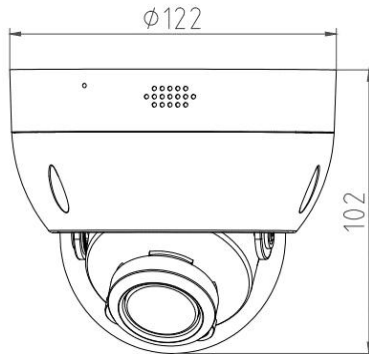

8MP IR Day & Night Network Dome Camera

- 8MP 1/2.7" CMOS Image Sensor, Excellent Low Luminance Performance & High Definition of images.
- Outputs Max. 8MP: 3840*2160@20fps, H.265 Code, High Compression Rate, Ultra Low Bit Rate.
- 2.7~13.5mm 5X Motorized Lens, IR Light: Max. 40M.
- ROI, SMART H.264 +/H.265+, AI H.264/H.265, Flexible Coding, Applicable to various bandwidth and storage environments.
- Rotation Mode, WDR, 3DNR, HLC, BLC, Digital Watermarking, Applicable to various monitoring scenes.
- Perimeter Protection: Intrusion, Tripwire (Support the classification & Detection of Human, Vehicle & Non-Motor).
- Abnormality Detection: Smart Motion Detection, Face Detection, People Counting.

Model No.	CB-FD804P-AZ
Camera	
Image Sensor	1/2.7" Progressive CMOS Image Sensor
Max. Resolution	8MP, 3840(H)*2160(V)
RAM & Flash	256MB RAM / 128MB ROM
Minimum Illumination	0.006Lux(Color), 0.0006Lux (B/W), 0Lux (IR on)
Shutter Speed	1/3 s to 1/100, 000 s
Day / Night	Auto, Dual IR-Cut Filter, D/N Sensitive Switch / Mixed Mode Switch
Illumination Distance Range	IR Light: Max. 40M
Illuminator Control	Auto / Manual
Smart IR	Supported
S/N Ratio	≥ 56dB
Angle Adjustment	Pan: 0° to 360°, Tilt: 0° to 90°, Rotate: 0° to 360°
Lens	
Lens	2.7-13.5mm Motorized Auto Focus Lens
Max. Aperture Ratio	F No. 1.6 (W) ~ 3.3(T)
Min. Object Distance	0.3M~INF(W), 1.5M~INF(T)
Lens Mount	M12
Max. Aperture	F1.6
Iris Type	Auto Iris
Focal Length & FOV